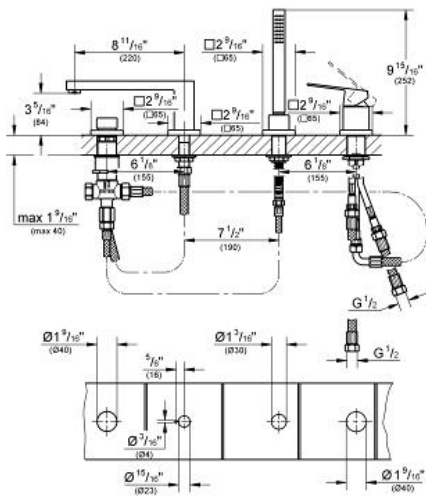

# EUROCUBE Four-hole Single-lever Bath Combination

MODEL # 19897000

GROHE America, Inc | 200 North Gary Avenue, Suite G, Roselle, IL 60172  
Phone: +1 (800) 444-7643 | Fax: +1 (800) 225-2778 | us-customerservice@grohe.com

## Product Description: Four-hole Single-lever Bath Combination

### Standard Specification:

- GROHE SilkMove ceramic cartridge
- GROHE StarLight finish
- Pre-assembled spout mounting
- Metal lever handle
- Bath inlet with flow control
- Bath/shower diverter
- Euphoria Cube Mono Hand Shower (27 699 000), 2.5 gpm
- 79" metal shower hose
- **Protected against backflow**
- Max FLow Rate 6.9 gpm at 45 psi (26.1 L/min), 2.5 gpm (9.5 L/min) for Shower Hand
- Min. recommended pressure: 15 psi