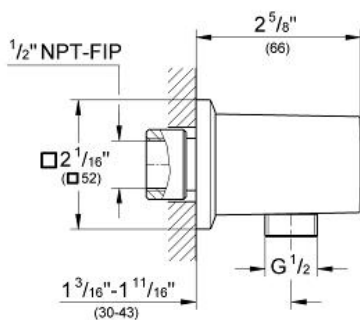

ALLURE BRILLIANT
Shower outlet elbow

MODEL # 27708000

Pure Freude
an Wasser

GROHE

Product Description:
ALLURE BRILLIANT
Shower outlet elbow

Standard Specification:

- 1/2" (13 mm) NPT Male Threads
- Protected against backflow
- GROHE StarLight chrome finish

Applicable Codes & Standards:

- Energy Policy Act of 1992
- ASME A112.18.1/CSA B125.1

Color:

- 27708000 StarLight Chrome