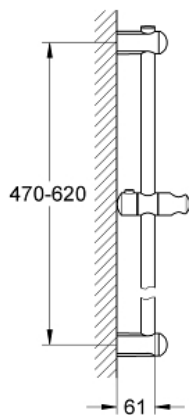

EUPHORIA
24" Shower Bar
MODEL # 27499000

Pure Freude
an Wasser

GROHE

Product Description:

EUPHORIA
24" Shower Bar

Standard Specification:

- With wall holders, glide element and swivel holder
- **GROHE StarLight** chrome finish

Applicable Codes & Standards:

- Energy Policy Act of 1992
- ASME A112.18.1/CSA B125.1

Color:

- 27499000 StarLight Chrome