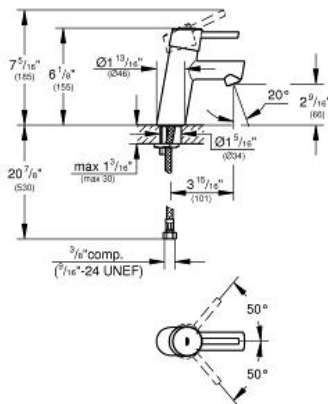

CONCETTO

Single-Handle Bathroom Faucet S-Size

MODEL # 34271001

Pure Freude
an Wasser

GROHE

Product Description:

CONCETTO

Single-Handle Bathroom Faucet S-Size

Standard Specification:

- GROHE EcoJoy technology for less water and perfect flow
- Single hole installation
- Metal lever handle
- GROHE SilkMove 1.1" (28 mm) ceramic cartridge
- GROHE StarLight chrome finish
- Flow control
- Smooth body
- Stainless steel flex lines
- GROHE QuickFix installation system with centering support
- Optional temperature limiter
- Max Flow Rate: 1.5 gpm (5.7 L/min)

Applicable Codes & Standards:

- Energy Policy Act of 1992
- NSF 61
- ASME A112.18.1/CSA B125.1
- US Federal and State material regulations
- EPA WaterSense®
- ICC/ANSI A117.1

Color:

- 34271001 StarLight Chrome