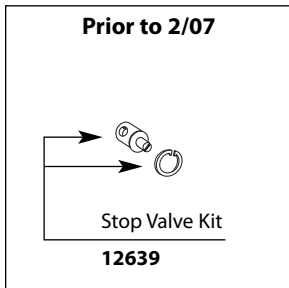

Temperature Limit Stop Kit

106479

Stop Tube Kit

- 96987** Chrome
- 96987BN** Brushed Nickel
- 96987WR** Wrought Iron
- 96987NL** Nickel
- 96987ORB** Oil Rubbed Bronze

Escutcheon

- 116606** Chrome
- 116606BN** Brushed Nickel
- 116606WR** Wrought Iron
- 116606NL** Nickel
- 116606ORB** Oil Rubbed Bronze

Screw

94770

Handle Insert

- 116628** Chrome
- 116628BN** Brushed Nickel
- 116628WR** Wrought Iron
- 116628NL** Nickel
- 116628ORB** Oil Rubbed Bronze

Diverter Tub Spout

- S114** Chrome
- S114BN** Brushed Nickel
- S114WR** Wrought Iron
- S114NL** Nickel
- S114ORB** Oil Rubbed Bronze

Prior to 2/07

Stop Valve Kit

12639