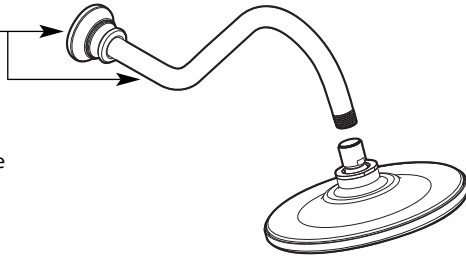

Buy it for looks. Buy it for life.®

Illustrated Parts

■ Order by Part Number

■ Trim can be used with 2500 series or 62300 series valves

WATERHILL™ Single-Handle Posi-Temp® Tub/Shower Trim			
<u>VALVE TRIM ONLY</u>	<u>SHOWER TRIM ONLY</u>	<u>TUB SHOWER TRIM</u>	<u>FINISH</u>
TS310	TS312	TS314	Chrome
TS310BN	TS312BN	TS314BN	Brushed Nickel
TS310WR	TS312WR	TS314WR	Wrought Iron
TS310NL	TS312NL	TS314NL	Nickel
TS310ORB	TS312ORB	TS314ORB	Oil Rubbed Bronze

Shower Arm & Flange

- S113** Chrome
- S113BN** Brushed Nickel
- S113WR** Wrought Iron
- S113NL** Nickel
- S113ORB** Oil Rubbed Bronze

Shower Head

- S112** Chrome
- S112BN** Brushed Nickel
- S112WR** Wrought Iron
- S112NL** Nickel
- S112ORB** Oil Rubbed Bronze

Temperature Limit Stop Kit

106479

Stop Tube Kit

- 96987** Chrome
- 96987BN** Brushed Nickel
- 96987WR** Wrought Iron
- 96987NL** Nickel
- 96987ORB** Oil Rubbed Bronze

Escutcheon

- 116606** Chrome
- 116606BN** Brushed Nickel
- 116606WR** Wrought Iron
- 116606NL** Nickel
- 116606ORB** Oil Rubbed Bronze

Screw

94770

Handle Insert

- 116628** Chrome
- 116628BN** Brushed Nickel
- 116628WR** Wrought Iron
- 116628NL** Nickel
- 116628ORB** Oil Rubbed Bronze

Diverter Tub Spout

- S114** Chrome
- S114BN** Brushed Nickel
- S114WR** Wrought Iron
- S114NL** Nickel
- S114ORB** Oil Rubbed Bronze