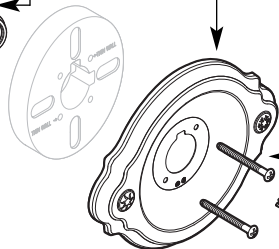

Buy it for looks. Buy it for life.®

Illustrated Parts

■ Order by Part Number

■ Trim can be used with 2500 series or 62300 series valves

WATERHILL™ Single-Handle Posi-Temp® Tub/Shower Trim			
<u>VALVE TRIM ONLY</u>	<u>SHOWER TRIM ONLY</u>	<u>TUB SHOWER TRIM</u>	<u>FINISH</u>
TS310	TS312	TS314	Chrome
TS310BN	TS312BN	TS314BN	Brushed Nickel
TS310WR	TS312WR	TS314WR	Wrought Iron
TS310NL	TS312NL	TS314NL	Nickel
TS310ORB	TS312ORB	TS314ORB	Oil Rubbed Bronze

Temperature Limit Stop Kit

106479

Stop Tube Kit

- 96987** Chrome
- 96987BN** Brushed Nickel
- 96987WR** Wrought Iron
- 96987NL** Nickel
- 96987ORB** Oil Rubbed Bronze

Escutcheon

- 116606** Chrome
- 116606BN** Brushed Nickel
- 116606WR** Wrought Iron
- 116606NL** Nickel
- 116606ORB** Oil Rubbed Bronze

Escutcheon Screws

- 15528** Chrome
- 163BN** Brushed Nickel
- 163WR** Wrought Iron
- 163NL** Nickel
- 163ORB** Oil Rubbed Bronze

Handle Adapter Kit

116653

Handle Screw

94791

Handle Hub

- 116604** Chrome
- 116604BN** Brushed Nickel
- 116604WR** Wrought Iron
- 116604NL** Nickel
- 116604ORB** Oil Rubbed Bronze

Screw

94770

Handle Insert

- 116628** Chrome
- 116628BN** Brushed Nickel
- 116628WR** Wrought Iron
- 116628NL** Nickel
- 116628ORB** Oil Rubbed Bronze

Diverter Tub Spout

- S114** Chrome
- S114BN** Brushed Nickel
- S114WR** Wrought Iron
- S114NL** Nickel
- S114ORB** Oil Rubbed Bronze