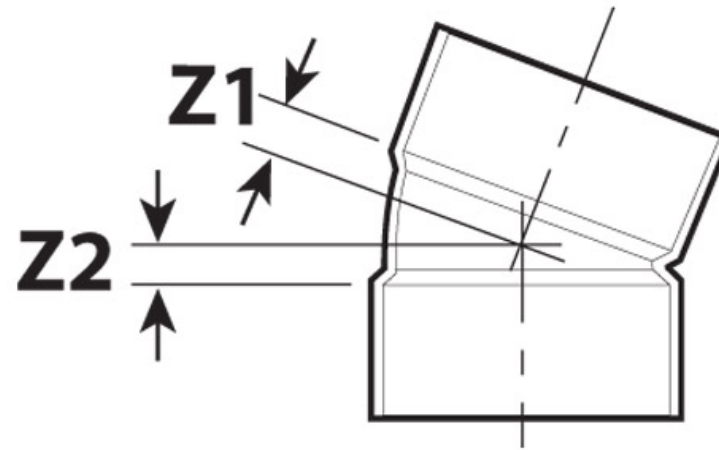

**Submittal Sheet**

Part Description:  
 4" PVC WHITE Sewer 22-1/2 Degree (1/16)  
 Bend or Elbow H X H

Part Number:  
 414204BC

Approvals and Listings maintained by:  
**Canplas Industries Ltd**  
 Canada: 1-800-461-5300 USA: 1-888-461-5307

Part #	Part UPC	Colour	Size (inches)	Ctn Qty	Ctn Bar Code	Ctn. Wt (Kgs)	Ctn. Wt (lbs)	Skid Cubic (m)	Skid Cubic (ft)	Ctns/Skid
414204BC	662671410290	WHITE	4X4	35	20662671410294	8.96	19.71	1.90	67.04	18

**Dimensions (inches)**

Z1	Z2
0.58	0.57