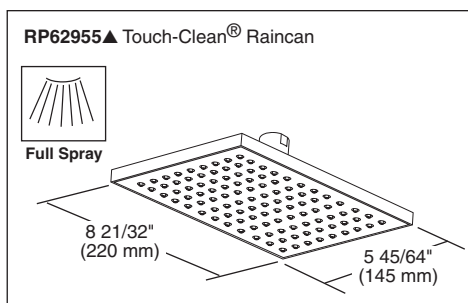

▲ Designate Proper Finish Suffix