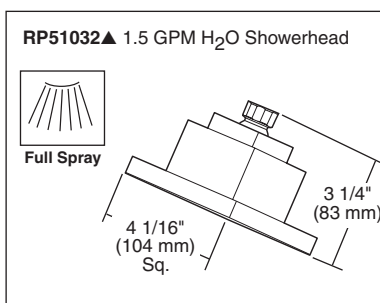

▲ Designate Proper Finish Suffix