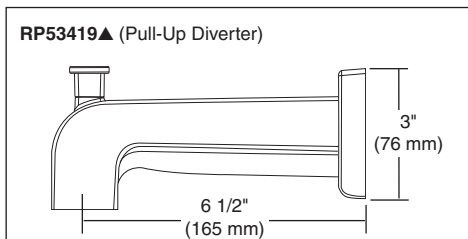

▲ Designate Proper Finish Suffix