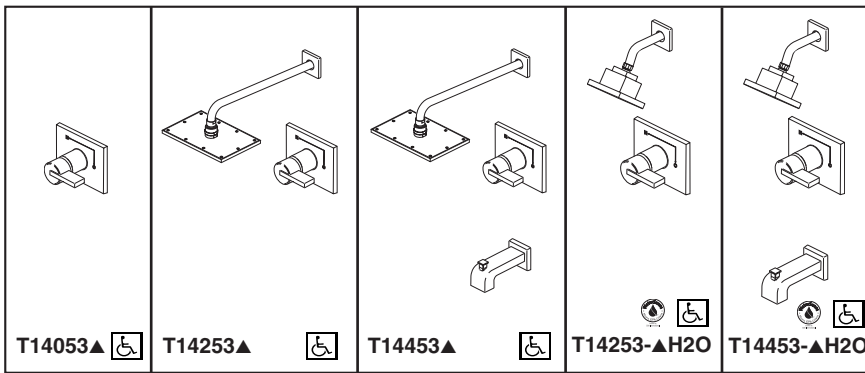

TUB AND SHOWER FAUCET TRIM

- Vero Series
- Valve Only Trim (T14053)
- Shower Only Trim (T14253)
- Tub/Shower Trim - Pull-Up Tub Spout (T14453)
- Single Handle

Submitted Model No.: _____

Specific Features: _____

STANDARD SPECIFICATIONS:

- Monitor® 14 Series pressure balanced bath mixing valve with Scald-Guard®.
- Maintains a balanced pressure of hot and cold water even when a valve is turned on or off elsewhere in the system.
- For use with MultiChoice® Universal rough valve body. (R10000 Series)
- Lever handle.
- Field adjustable to limit handle rotation into hot water zone.
- 120° maximum handle rotation.
- All parts replaceable from the front of the valve.
- **Note:** Product will be marked with flow rate of specific showerhead.