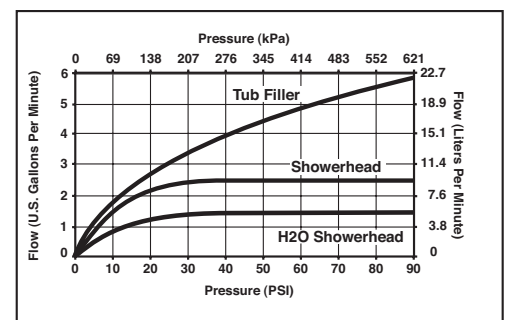

55 E. 111th Street, Indianapolis, IN 46280
395 Matheson Blvd. E., Mississauga, ON L4Z 2H2
© 2010 Masco Corporation of Indiana

Delta reserves the right (1) to make changes in specifications and materials, and (2) to change or discontinue models, both without notice or obligation. Dimensions are for reference only. See current full-line price book or www.specselect.com for finish options and product availability.