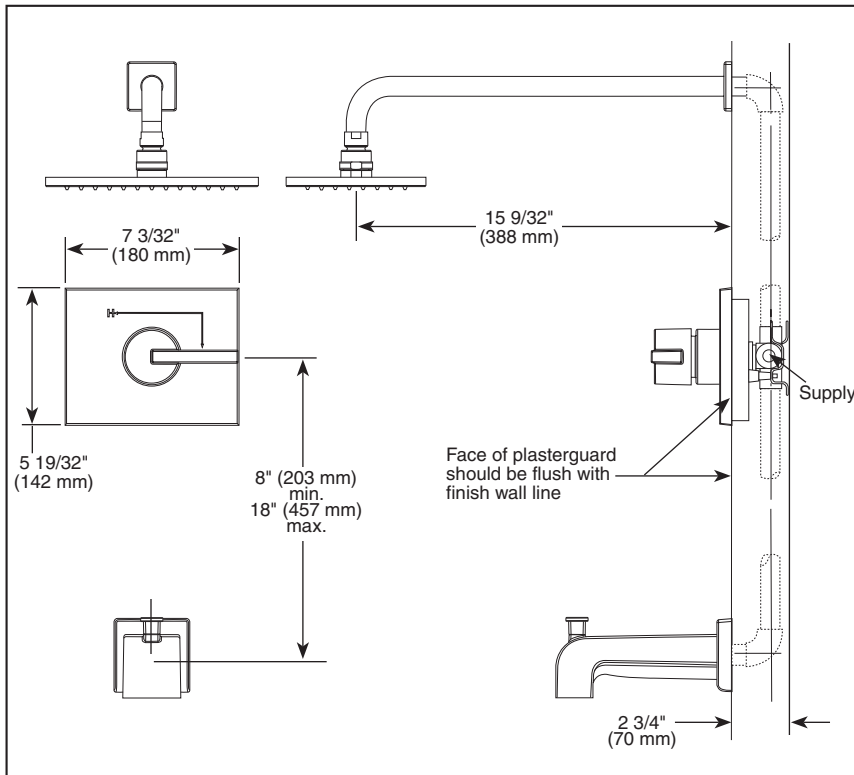

▲ Designate Proper Finish Suffix