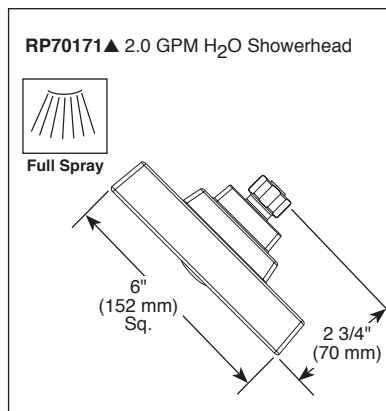

▲ Designate Proper Finish Suffix

Delta reserves the right (1) to make changes in specifications and materials, and (2) to change or discontinue models, both without notice or obligation. Dimensions are for reference only. See current full-line price book or www.deltafaucet.com for finish options and product availability.