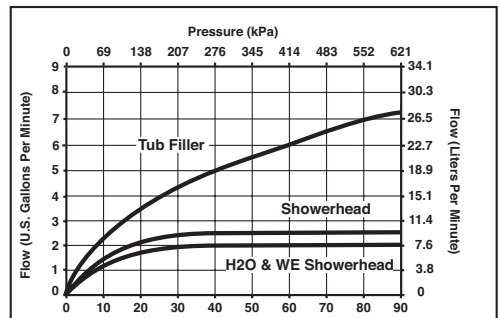

FEATURES:

- Monitor® 14 Series pressure balanced single handle mixing valve trim
- "-H₂O" models include H₂Okinetic® Technology showerhead

STANDARD SPECIFICATIONS:

- Maintains a balanced pressure of hot and cold water even when a valve is turned on or off elsewhere in the system.
- For use with MultiChoice® Universal rough valve body. (R10000 Series)
- Lever handle.
- Field adjustable to limit handle rotation into hot water zone.
- 120° maximum handle rotation.
- All parts replaceable from the front of the valve.
- 2.5 gpm @ 80 PSI for standard models and 2.0 gpm @ 80 PSI for models with -H₂O & -WE suffix.
- "-LHD" models have pad printed red/blue temperature indication less showerhead.
- Stem extension kit RP77991 can be ordered to allow for an additional 1 3/4" wall thickness. RP77991 ships with chrome escutcheon screws. For special finishes also order RP12630 escutcheon screws in desired finish.

WARRANTY

- Lifetime limited warranty on parts (other than electronic parts and batteries) and finishes: or, for commercial users, for 5 years from date of purchase.
- 5 year limited warranty on electronic parts (other than batteries); or, for commercial users, for 1 year from the date of purchase. No warranty is provided on batteries.

COMPLIES WITH:

- ASME A112.18.1 / CSA B125.1
- Indicates compliance to ICC/ANSI A117.1- Valve control only.
- EPA WaterSense® (H₂O models only)

55 E. 111th Street, Indianapolis, IN 46280
350 South Edgeware Road, St. Thomas, ON N5P 4L1
© 2016 Masco Corporation of Indiana