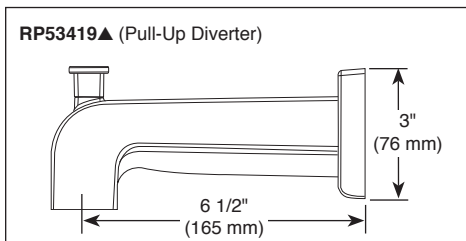

▲ Designate Proper Finish Suffix

Delta reserves the right (1) to make changes in specifications and materials, and (2) to change or discontinue models, both without notice or obligation. Dimensions are for reference only. See current full-line price book or www.deltafaucet.com for finish options and product availability.