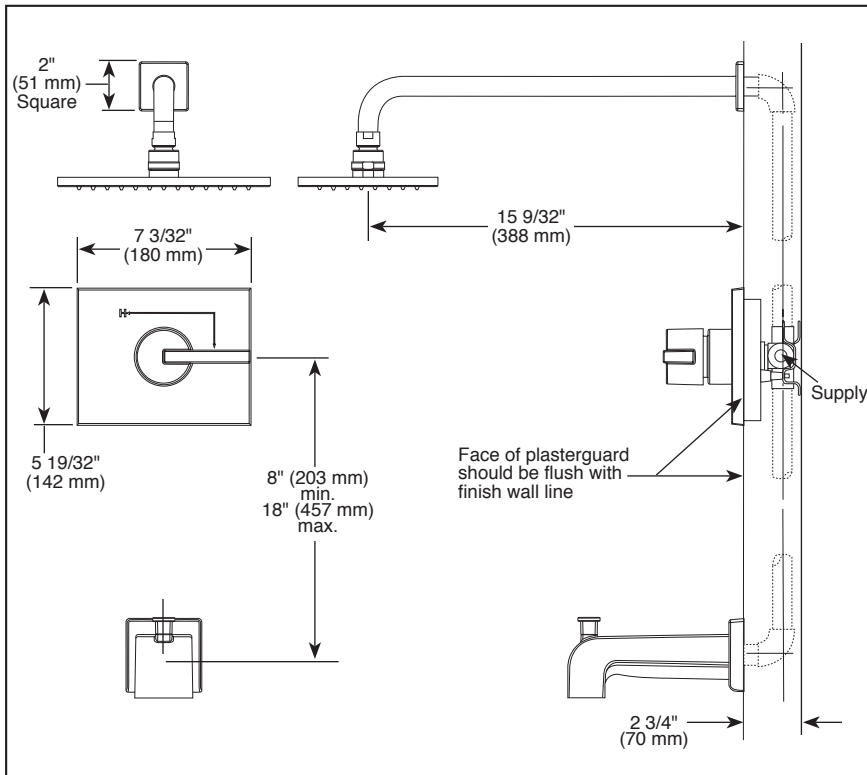

▲ Designate Proper Finish Suffix

Delta reserves the right (1) to make changes in specifications and materials, and (2) to change or discontinue models, both without notice or obligation. Dimensions are for reference only. See current full-line price book or www.deltafaucet.com for finish options and product availability.