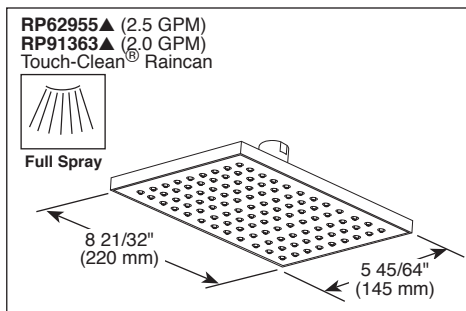

▲ Designate Proper Finish Suffix

Delta reserves the right (1) to make changes in specifications and materials, and (2) to change or discontinue models, both without notice or obligation. Dimensions are for reference only. See current full-line price book or www.deltafaucet.com for finish options and product availability.