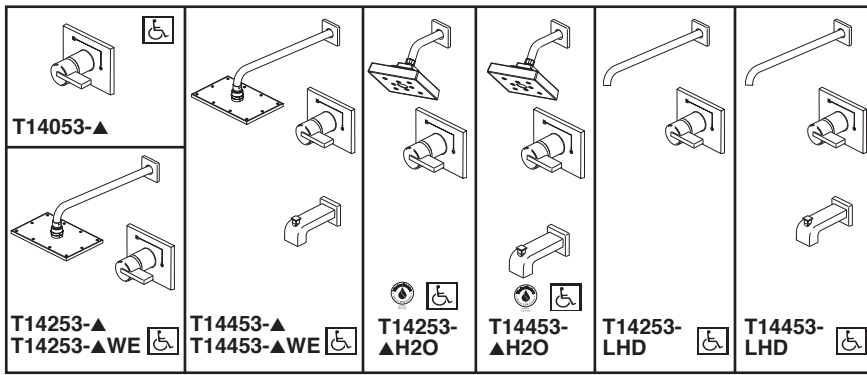

TUB AND SHOWER FAUCET TRIM

- Vero® Bath Collection
- Valve Only (T14053)
- Shower Only (T14253, T14253-H₂O & T14253-WE)
- Tub/Shower (T14453 & T14453-H₂O & T14453-WE)

FEATURES:

- Monitor® 14 Series pressure balanced single handle mixing valve trim
- "-H₂O" models include H₂Okinetic® Technology showerhead

STANDARD SPECIFICATIONS:

- Maintains a balanced pressure of hot and cold water even when a valve is turned on or off elsewhere in the system.
- For use with MultiChoice® Universal rough valve body. (R10000 Series)
- Lever handle.
- Field adjustable to limit handle rotation into hot water zone.
- 120° maximum handle rotation.
- All parts replaceable from the front of the valve.
- 2.5 gpm @ 80 PSI for standard models and 2.0 gpm @ 80 PSI for models with -H₂O & -WE suffix.
- "-LHD" models have pad printed red/blue temperature indication less showerhead.
- Stem extension kit RP77991 can be ordered to allow for an additional 1 3/4" wall thickness. RP77991 ships with chrome escutcheon screws. For special finishes also order RP12630 escutcheon screws in desired finish.

COMPLIES WITH:

- ASME A112.18.1 / CSA B125.1
- Indicates compliance to ICC/ANSI A117.1- Valve control only.
- EPA WaterSense® (H₂O models only)

55 E. 111th Street, Indianapolis, IN 46280
 350 South Edgeware Road, St. Thomas, ON N5P 4L1
 © 2016 Masco Corporation of Indiana