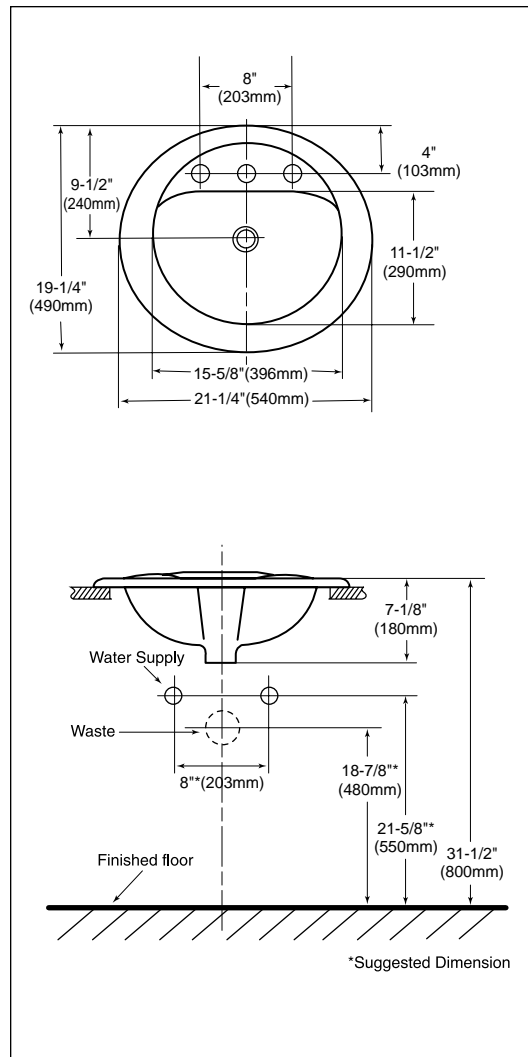

LT521.4

- 21¹/₄" x 19¹/₄"
- Contemporary design with gentle curves
- Self rimming for easy installation
- Rear overflow

Vitreous china self-rimming lavatory. Complete with installation template and sealing compound.

Waste: 1 1/4" O.D.
 Size: 21 1/4" x 19 1/4"
 Basin: 15 5/8" x 11 1/2"
 Height: Floor to rim 31 1/2"
 Warranty: Five Year Limited Warranty
 Material: Vitreous china lavatory

Shipping Weight: **LT521 / LT521.4 / LT521.8**
 21.5 lbs.

Shipping Dimensions: **LT521 / LT521.4 / LT521.8**
 22 1/2"L x 20 5/8"W x 9 1/2"H

Fixture dimensions meet ANSI/ASME standard A112.19.2M and CAN/CSA B 45 requirements.

Listing / Approvals: IAPMO/UPC, CSA, City of Los Angeles, State of Massachusetts, and others.

Meets the American Disabilities Act Guidelines and ANSI A117.1 requirements when countertop installed 864mm (34") from finished floor and lavatory installed 51mm (2") minimum from front edge.

These dimensions and specifications are subject to change without notice.