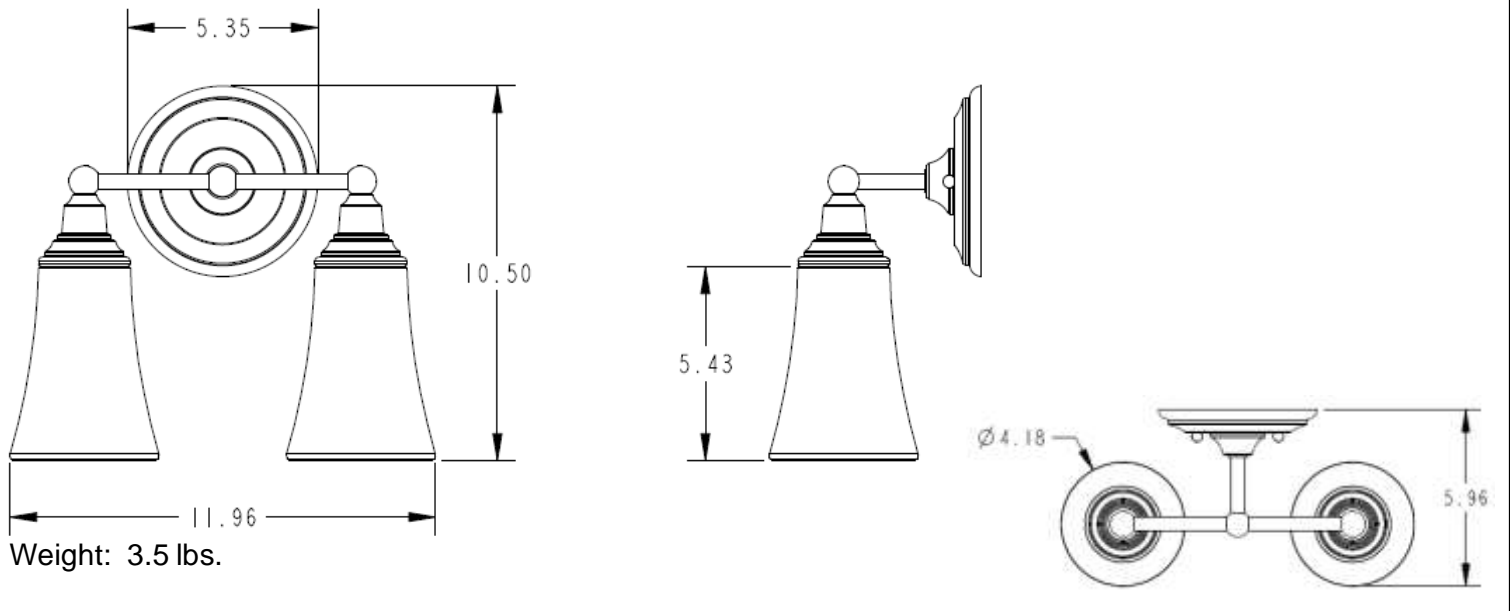

ROTHBURY™ Technical Specification

YB8262

2-Globe Light Fixture

Dimensions:

Product Information:

Stock Numbers: YB8262CH – CHROME
YB8262BN – BRUSHED NICKEL
YB8262ORB – OIL RUBBED BRONZE

Globe Service Kit: YB8269

Materials: Zinc, glass

Voltage: 120v

Bulb: 100w max (not included); medium base

UL Listed: Yes – for dry locations

Important Notes: Turn off power during installation. Do not connect or disconnect under load.