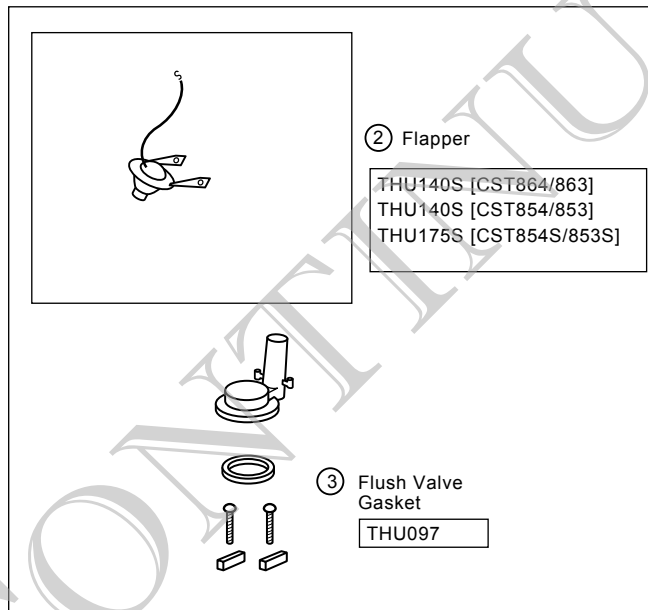

### TOILET PARTS

**Model: CST864#XX  
CST863#XX  
CST854#XX  
CST853#XX  
CST854S#XX  
CST853S#XX**

① Tank Lid with Velcro Tape\*

TCU864CRP#XX [CST864/863]  
TCU854CRP#XX [CST854/853]  
TCU854CRS#XX [CST854S/853S]

④ Velcro Tape

THU107

⑧ Bolt-Down Tank Lid with Velcro Tape\*

TCU854BCR#XX  
[CST854SB]

Bolt-Down Tank required

⑤ Fill Valve

TSU17A [CST864/863/854/853]  
TSU18A [CST854S/853S]

② Flapper

THU140S [CST864/863]  
THU140S [CST854/853]  
THU175S [CST854S/853S]

③ Flush Valve Gasket

THU097

⑨ Bolt-Down Set

THU089

[CST854SB]

⑥ Trip Lever

THU004#XX

⑦ Bolt Cap Set\*

THU098#XX

(20 Pcs.)

\*Color/Finish code must be specified when ordering