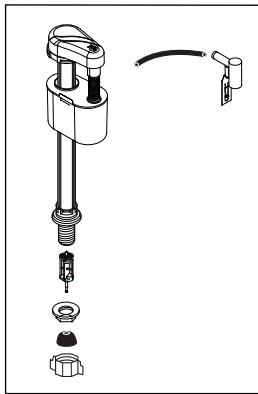

### TOILET PARTS

**Model: CST864#XX  
CST863#XX  
CST854#XX  
CST853#XX  
CST854S#XX  
CST853S#XX**

① Tank Lid with Velcro Tape\*

TCU864CRP#XX [CST864/863]  
TCU854CRP#XX [CST854/853]  
TCU854CRS#XX [CST854S/853S]

④ Velcro Tape

THU107

⑧ Bolt-Down Tank Lid with Velcro Tape\*

TCU854BCR#XX  
[CST854SB]

Bolt-Down Tank required

⑤ Fill Valve

TSU17A [CST864/863/854/853]  
TSU18A [CST854S/853S]

② Flapper

THU140S [CST864/863]  
THU140S [CST854/853]  
THU175S [CST854S/853S]

③ Flush Valve Gasket

THU097

⑨ Bolt-Down Set

THU089

[CST854SB]

⑥ Trip Lever

THU004#XX