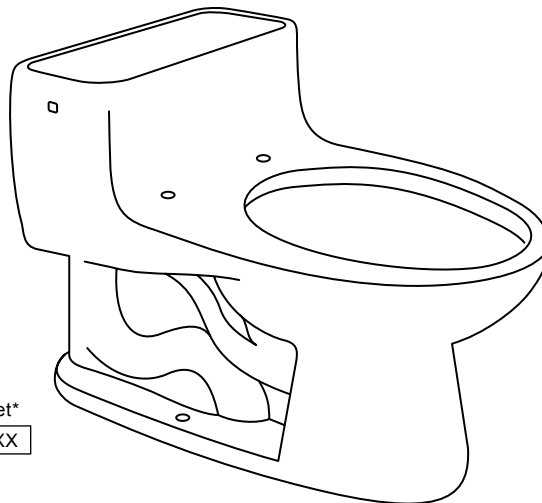

⑦ Bolt Cap Set*

*Color/Finish code must be specified when ordering