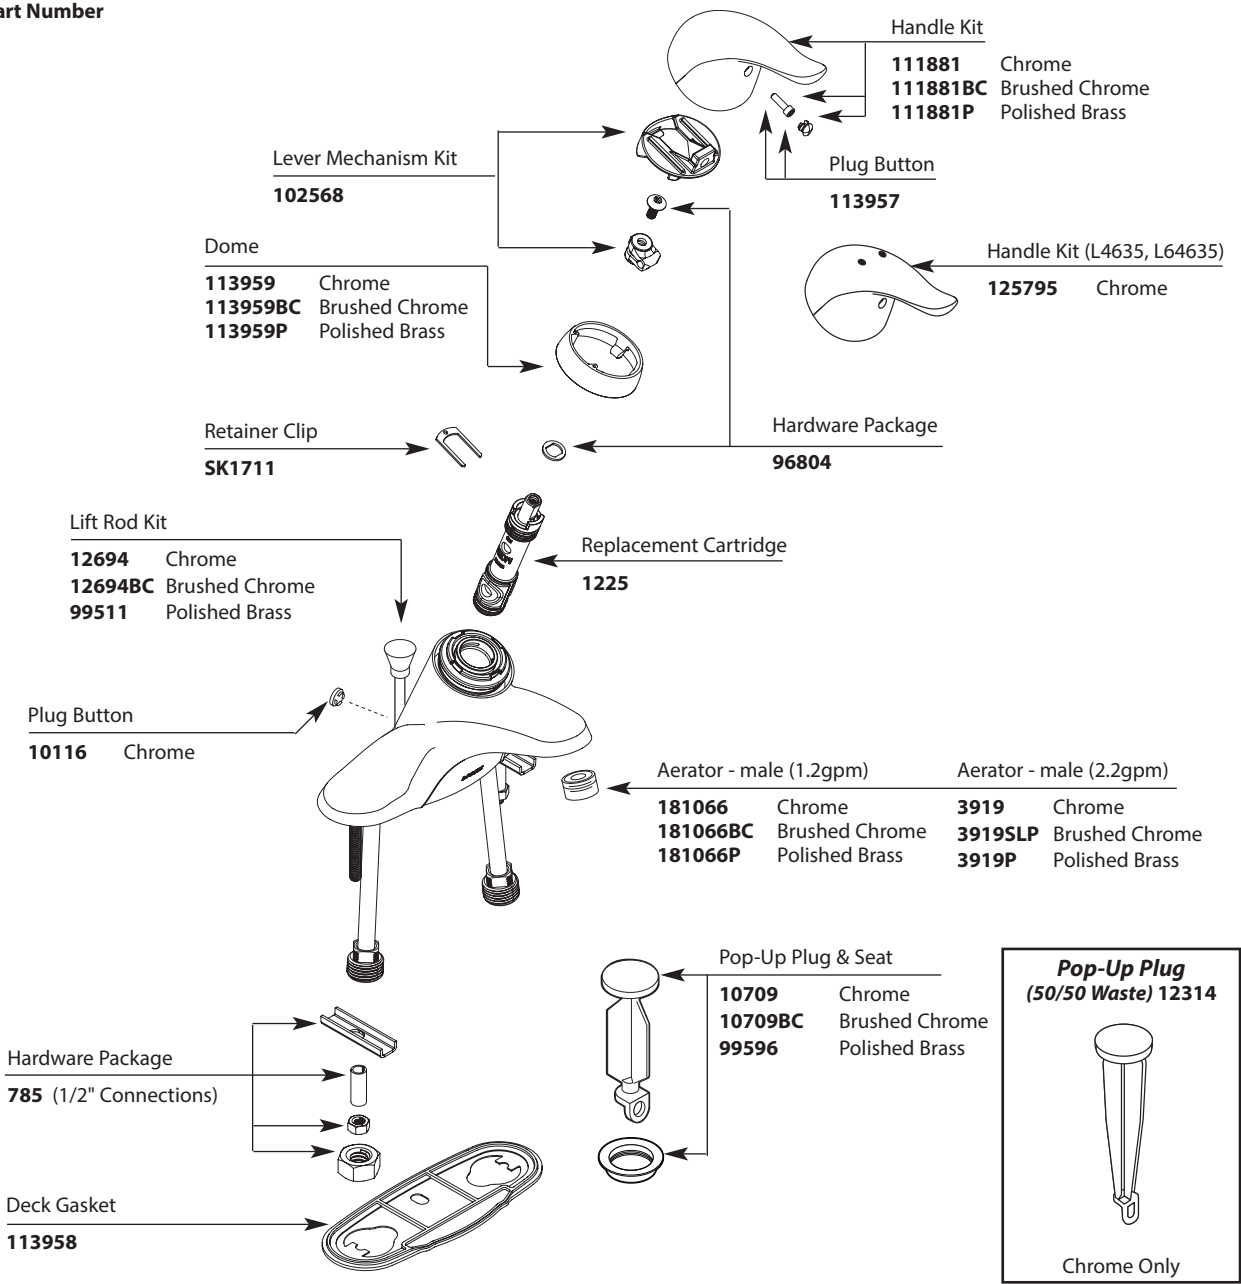

Buy it for looks. Buy it for life.®

Illustrated Parts

CHATEAU® Single-Handle Lavatory Faucet							
MODEL		WASTE	FINISH	MODEL		WASTE	FINISH
L4621	Lav 1/2" connections	Metallic	Chrome	L64600	Lav 16" supplies	None	Chrome
L4621CP	Lav 1/2" connections	Metallic	Chrome/Pol. Brass	L64601	Lav 1/2" connections	None	Chrome
L4621BC	Lav 1/2" connections	Metallic	Brushed Chrome	L64621	Lav 1/2" connections	50/50	Chrome
L4621P	Lav 1/2" connections	Metallic	Polished Brass	L64624	Lav 16" supplies	Metallic	Chrome
L4625	Lav 16" supplies	Metallic	Chrome	L64625	Lav 16" supplies	50/50	Chrome
L4601	Lav 1/2" connections	None	Chrome	L64635	Lav 1/2" connections	Metallic	Chrome
L4605	Lav 1/2" connections	None	Chrome	L64620	Lav 1/2" connections	Metallic	Chrome
L4635	Lav 1/2" connections	Metallic	Chrome				

■ Order by Part Number