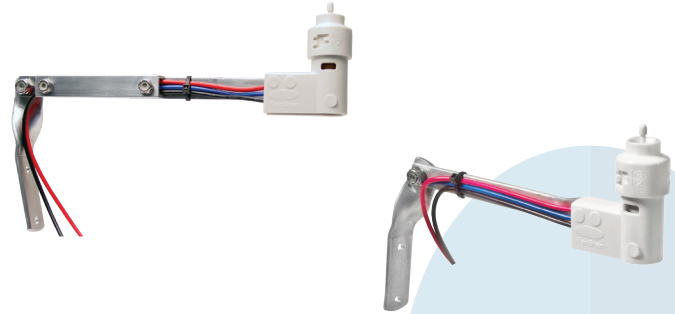

## WIRED RAIN/FREEZE SENSORS

### 420GLS/420LS

Wired Rain/Freeze Sensors

- ✓ Rain shut-off settable from 1/8- 1" (3 - 25 mm)
- ✓ Tough UV-stabilized plastic housing
- ✓ Replaceable absorptive disks
- ✓ No-rust extruded aluminum bracket - mounts anywhere
- ✓ UL-listed watertight switch provides years of reliable service works with virtually all 24VAC controllers
- ✓ Each unit factory tested
- ✓ 35 feet of cable provided

#### 420LS ADDS:

- ✓ Extra-long 7" aluminum bracket
- ✓ Factory-set freeze thermostat

#### Sensor Specifications

MODEL	DESCRIPTION
420GLS	Wired Rain Sensor (35' of cable)
420LS	Wired Rain/Freeze Sensor (35' of cable)