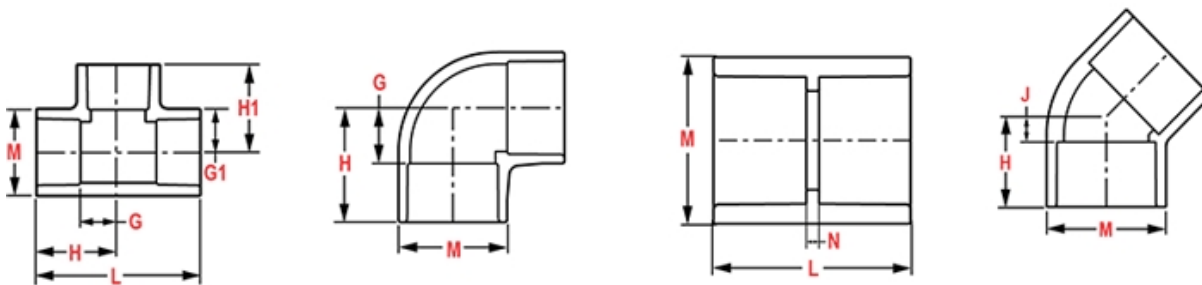

Weight(gm): 60

Size: 2"X1-1/2"

Color: WHITE

Material: PVC

Connection Spigot x Socket
Type Reduction

Injection Molded Dimension References:

- G** = (LAYING LENGTH) intersection of center lines to bottom of socket/thread; 90° elbows, tees, crosses; ± 1/32 inch.
- H** = Intersection of center lines to face of fitting; 90° elbows tees, crosses; ± 1/32 inch.
- J** = Intersection of center lines to bottom of socket/thread; 45° elbows; ± 1/32 inch
- L** = Overall length of fittings; ± 1/16 inch.
- M** = Outside diameter of socket/thread hub; ± 1/16 inch.
- N** = Socket bottom to socket bottom; couplings; ± 1/16 inch.
- W** = Height of cap; ± 1/16 inch

Typical Molded Dimension References

The information printed here is based on current information & product design at the time of publication and is subject to change without notification. Spears® ongoing commitment to product improvement may result in some variation. No representation, guarantees or warranties of any kind are as to its accuracy, suitability for particular application or results to be obtained therefrom. For verification of technical data or additional information, please contact Spears® Technical Service Department :: WEST COAST : (818) 364-1611 - EAST COAST : (717) 938-9006