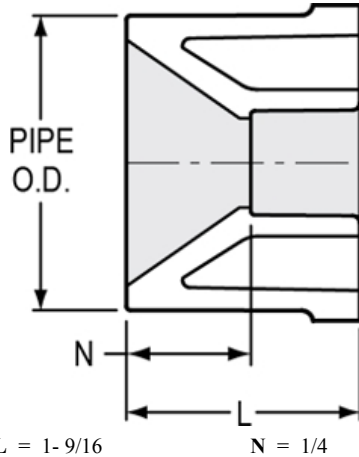

Part No: 437-251

Schedule 40 White

Bushing

Desc: 2X1-1/2 PVC RED BUSH SPIGOTXSOC SCH40

MSRP: 3.18

Part Code: 040

Weight(lbs): 0.132

Weight(kg): 0.06

Weight(gm): 60

Size: 2"X1-1/2"

Color: WHITE

Material: PVC

Connection Spigot x Socket
Type Reduction

Injection Molded Dimension References:

- G** = (LAYING LENGTH) intersection of center lines to bottom of socket/thread; 90° elbows, tees, crosses; ± 1/32 inch.
- H** = Intersection of center lines to face of fitting; 90° elbows tees, crosses; ± 1/32 inch.
- J** = Intersection of center lines to bottom of socket/thread; 45° elbows; ± 1/32 inch
- L** = Overall length of fittings; ± 1/16 inch.
- M** = Outside diameter of socket/thread hub; ± 1/16 inch.
- N** = Socket bottom to socket bottom; couplings; ± 1/16 inch.
- W** = Height of cap; ± 1/16 inch

Typical Molded Dimension References

The information printed here is based on current information & product design at the time of publication and is subject to change without notification. Spears® ongoing commitment to product improvement may result in some variation. No representation, guarantees or warranties of any kind are as to its accuracy, suitability for particular application or results to be obtained therefrom. For verification of technical data or additional information, please contact Spears® Technical Service Department :: WEST COAST : (818) 364-1611 - EAST COAST : (717) 938-9006