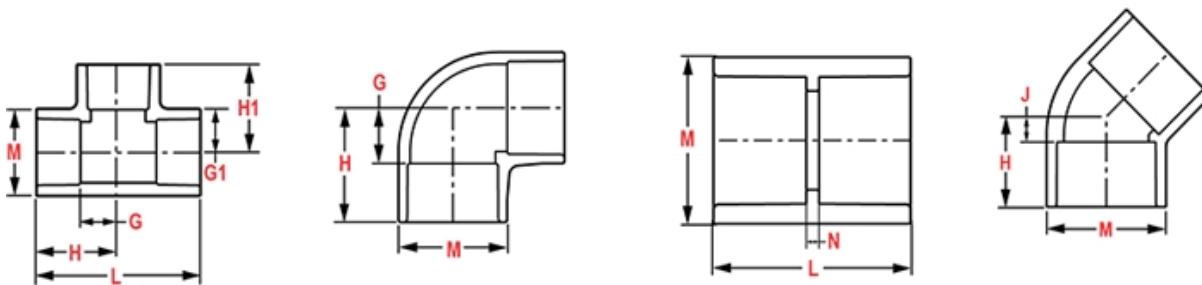

Typical Molded Dimension References

The information printed here is based on current information & product design at the time of publication and is subject to change without notification. Spears® ongoing commitment to product improvement may result in some variation. No representation, guarantees or warranties of any kind are as to its accuracy, suitability for particular application or results to be obtained therefrom. For verification of technical data or additional information, please contact Spears® Technical Service Department :: WEST COAST : (818) 364-1611 - EAST COAST : (717) 938-9006