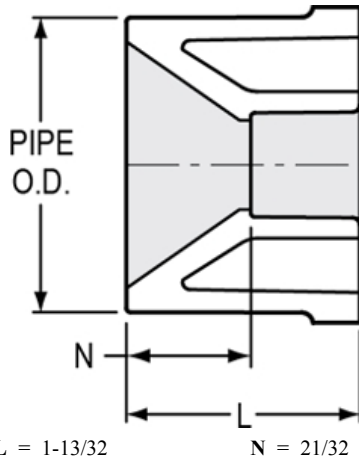

Part No: 437-166

Schedule 40 White

Bushing

Desc: 1-1/4X1/2 PVC RED BUSH SPIGOTXSOC SCH40

MSRP: 1.82

Part Code: 040

Weight(lbs): 0.082

Weight(kg): 0.037

Weight(gm): 37

Size: 1-1/4"X1/2"

Color: WHITE

Material: PVC

Connection Spigot x Socket
Type Reduction

L = 1-13/32

N = 21/32

Injection Molded Dimension References:

- G** = (LAYING LENGTH) intersection of center lines to bottom of socket/thread; 90° elbows, tees, crosses; ± 1/32 inch.
- H** = Intersection of center lines to face of fitting; 90° elbows tees, crosses; ± 1/32 inch.
- J** = Intersection of center lines to bottom of socket/thread; 45° elbows; ± 1/32 inch
- L** = Overall length of fittings; ± 1/16 inch.
- M** = Outside diameter of socket/thread hub; ± 1/16 inch.
- N** = Socket bottom to socket bottom; couplings; ± 1/16 inch.
- W** = Height of cap; ± 1/16 inch

Typical Molded Dimension References

The information printed here is based on current information & product design at the time of publication and is subject to change without notification. Spears® ongoing commitment to product improvement may result in some variation. No representation, guarantees or warranties of any kind are as to its accuracy, suitability for particular application or results to be obtained therefrom. For verification of technical data or additional information, please contact Spears® Technical Service Department :: WEST COAST : (818) 364-1611 - EAST COAST : (717) 938-9006