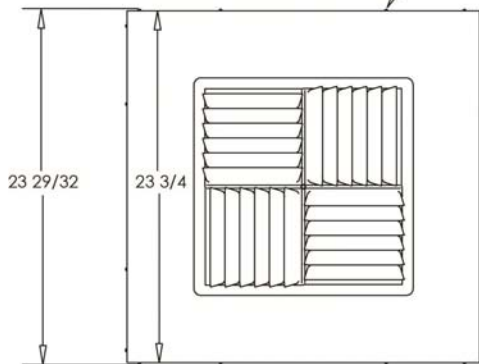

## Adjustable Modular Core Diffuser in T-Bar Panel

700MCB

700MCB-O

Optional  
Narrow Ceiling  
Grid Dimples

**Model:** 700MCB

**Description:** Adjustable Modular Core Diffuser in T-Bar Panel

**Standard Features:**

- Modular cores with individually adjustable curved blades
- Maintains horizontal airflow pattern
- 2" ADC compliant round collar with bead for ease of installation
- Nylon bushings on adjustable blades prevent metal on metal rattle
- Standard collar diameter is the same as the diffuser size
- Diffuser available in sizes 6"x6" through 14"x14"
- Rust resistant pre-coat with durable powder finish
- Soft White