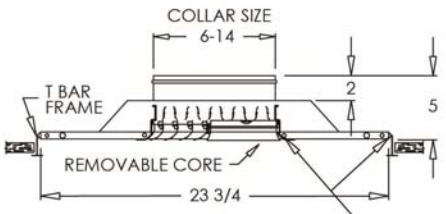

## Adjustable Modular Core Diffuser in T-Bar Panel

700MCB

700MCB-O

Optional  
Narrow Ceiling  
Grid Dimples

**Model:** 700MCB

**Description:** Adjustable Modular Core Diffuser in T-Bar Panel

**Standard Features:**

- Modular cores with individually adjustable curved blades
- Maintains horizontal airflow pattern
- 2" ADC compliant round collar with bead for ease of installation
- Nylon bushings on adjustable blades prevent metal on metal rattle
- Standard collar diameter is the same as the diffuser size
- Diffuser available in sizes 6"x6" through 14"x14"
- Rust resistant pre-coat with durable powder finish
- Soft White

**Options:**

- Recessed screwdriver operated Opposed Blade Damper (700MCB-0)
- Square Collar
- Non-standard size collar (available in 6" through 14" collar)
- TVB – Thermal Vapor Blanket
- NGD – Narrow ceiling grid dimples for 9/16" T-Rails, changes O.D. to 23 29/32"