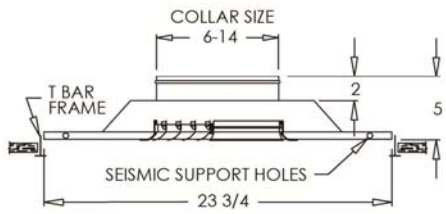

## Adjustable Modular Core Diffuser in T-Bar Panel

700MCB

700MCB-O

Optional  
Narrow Ceiling  
Grid Dimples

**Model:** 700MCB

**Description:** Adjustable Modular Core Diffuser in T-Bar Panel

**Standard Features:**

- Modular cores with individually adjustable curved blades
- Maintains horizontal airflow pattern
- 2" ADC compliant round collar with bead for ease of installation
- Nylon bushings on adjustable blades prevent metal on metal rattle
- Standard collar diameter is the same as the diffuser size
- Diffuser available in sizes 6"x6" through 14"x14"
- Rust resistant pre-coat with durable powder finish
- Soft White