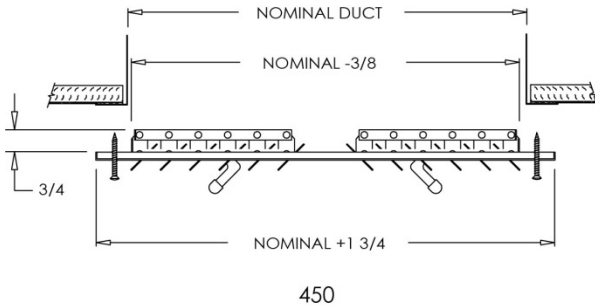

Additional Information:

Project / Location:

Engineer:

Architect:

Contractor:

Submittal Notes