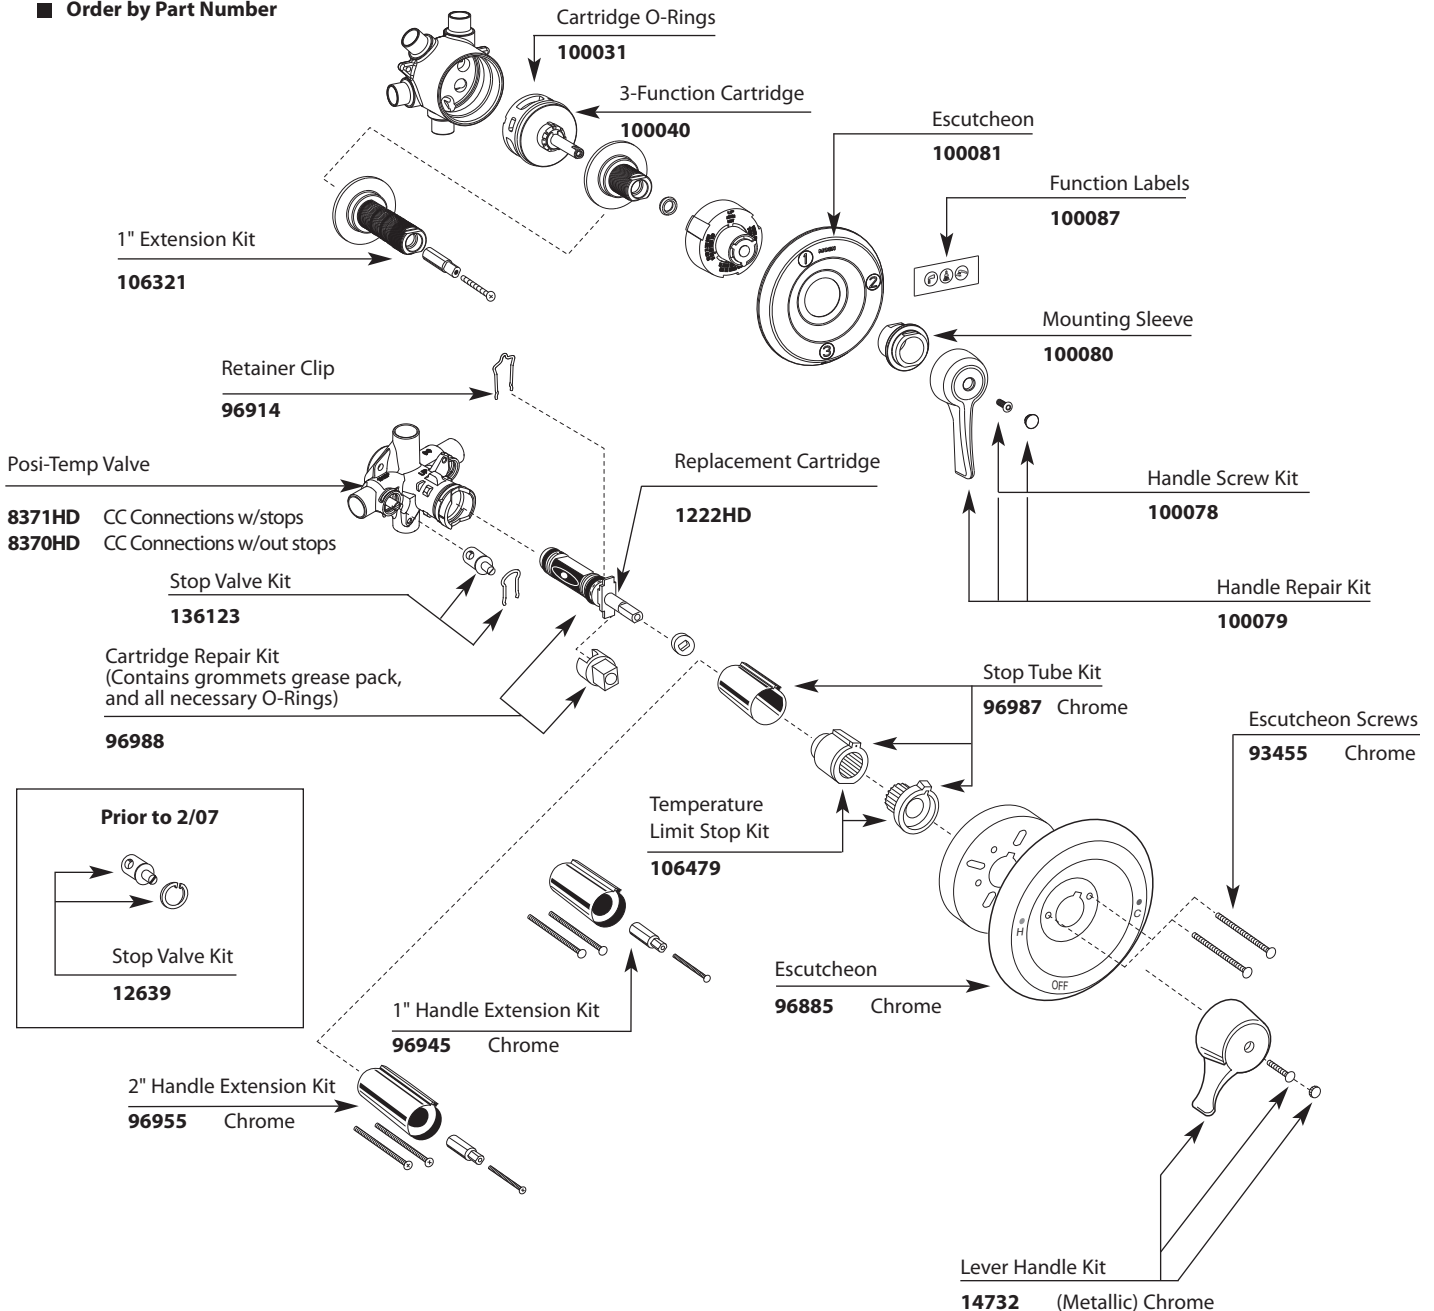

Hand Held Shower Wand

- 3863** Chrome

Tub Spout

- 15856** Chrome
- 15856CBN** Classic Brushed Nickel

Metal Hose

- A726** 69" Metal, Chrome
- A726ST** 69" Metal, Classic Brushed Nickel
- A780** 80" Metal, Chrome
- A723** 59" Plastic

Slidebar & Clamp

- 101629** Chrome
- 101629CBN** Classic Brushed Nickel

Three-Function Commercial Tub/Shower System

MODEL	Handshower	Tub Filler	Showerhead	Vacuum Breaker	Drop Ell	Slide Bar	Wall Bracket
8360 3 Function Transfer Valve							
8341 Posi-Temp & 3 Function Transfer Valve	x	x		x	x	x	
8342 Posi-Temp & 3 Function Transfer Valve	x		x	x	x	x	
8343 Posi-Temp & 3 Function Transfer Valve	x	x	x	x	x	x	
8348 Posi-Temp	x			x	x		x
8346 Posi-Temp	x			x	x	x	
52710 Less Valves	x			x	x	x	
52710BN Less Valves	x			x	x	x	

■ Order by Part Number

■ Order by Part Number

* **Parts Chart**

Shower Head, Arm, Flange
12894

Vacuum Breaker
52703

Drop ell
A725

Tub Spout
3804

Clamp
100686