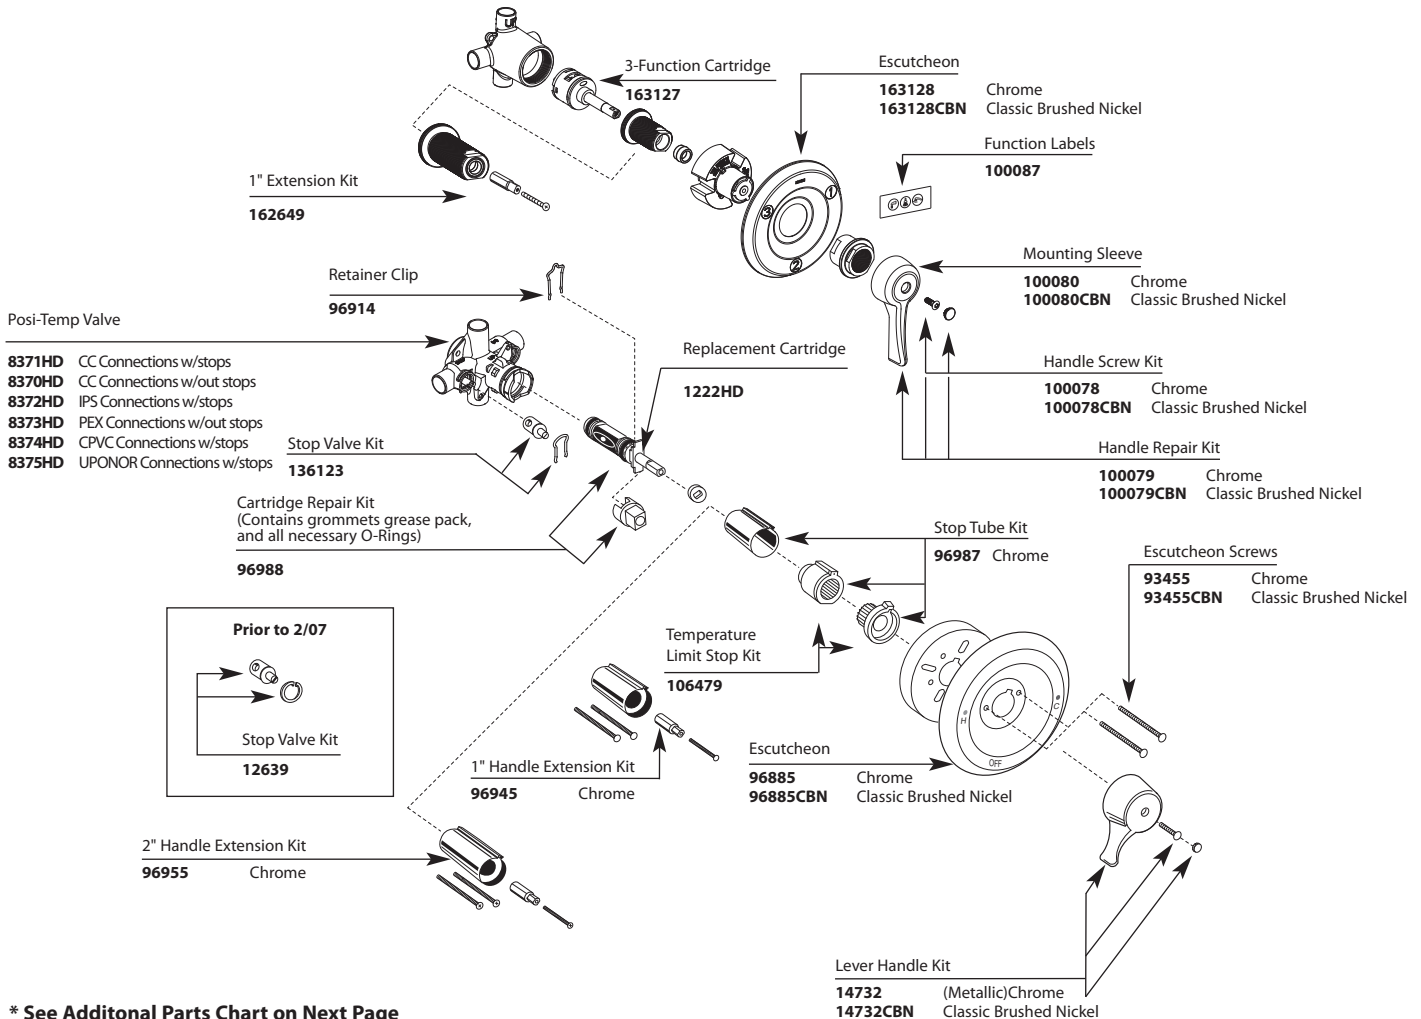

■ Order by Part Number *There is more than 1 version of this model.*
Page down to identify the version you have.

COMMERCIAL TUB/SHOWER SYSTEMS								
MODEL	3-FUNCTION TRANSFER VALVE	HANDSHOWER	TUB SPOUT	SHOWERHEAD	VACUUM BREAKER	DROP ELL	SLIDE BAR	WALL BRACKET
8360 Three-Function Transfer Valve	X							
8370 Posi-Temp® Valve Control								
8375 Posi-Temp® Shower				X				
8389 Posi-Temp® Tub/Shower			X	X				
8341 Posi-Temp® Tub/Shower System	X	X	X		X	X	X	
8342 Posi-Temp® Shower System	X	X		X	X	X	X	
8343 Posi-Temp® Tub/Shower System	X	X	X	X	X	X	X	
8346 Posi-Temp® Hand Shower System		X			X	X	X	
8348 Posi-Temp® Hand Shower System		X			X	X		X
52710 Hand Shower System without Valve		X			X	X	X	
52715 Hand Shower System without Valve		X			X	X	X	
52740EP17 Three-Function Hand Shower System without Valve		X			X	X	X	

Models beginning in T are trim kits and do not include valve(s).

Models ending in CBN are identical to base but have a Classic Brushed Nickel finish.

* See Additional Parts Chart on Next Page