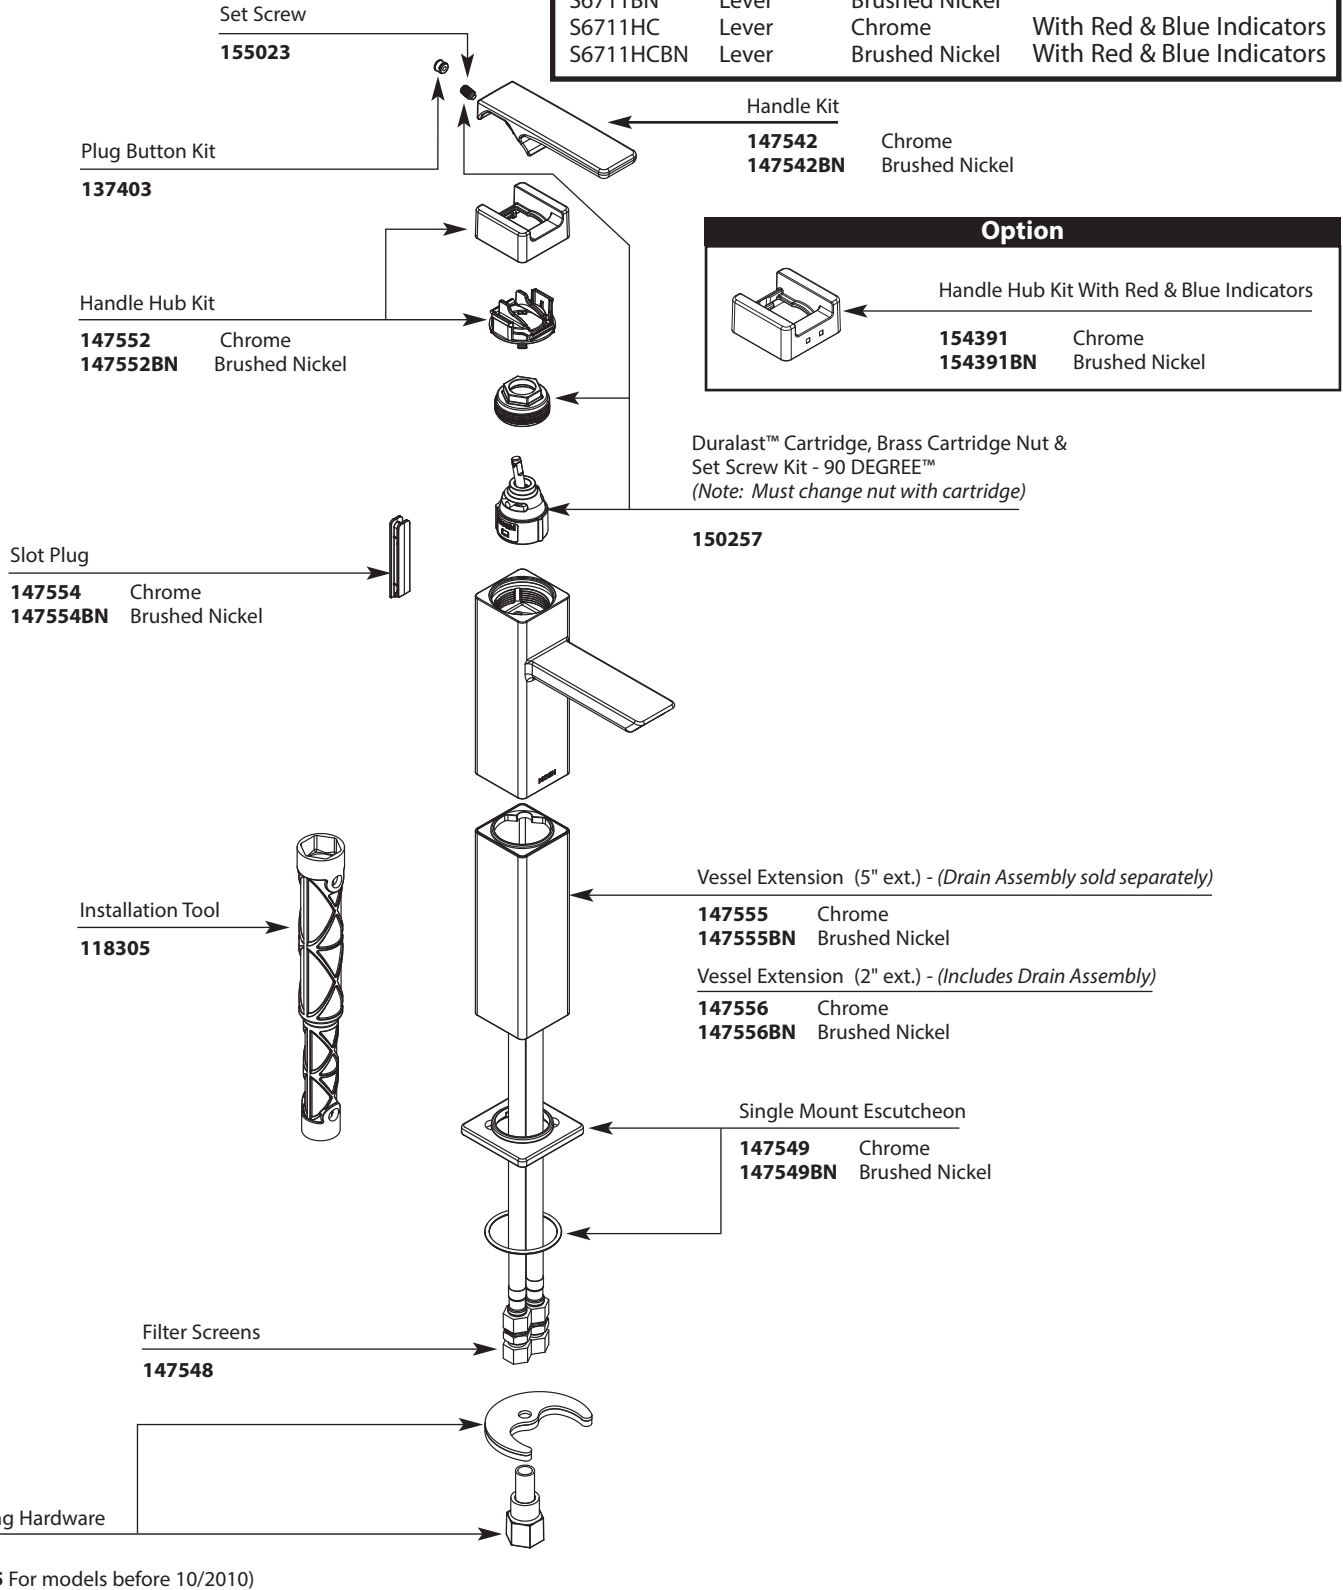

Buy it for looks. Buy it for life.®

■ Order by Part Number

*There is more than 1 version of this model.  
Page down to identify the version you have.*

# Illustrated Parts

90 DEGREE™ One-Handle Lavatory Faucet			
MODEL	HANDLE	FINISH	
S6711	Lever	Chrome	
S6711BN	Lever	Brushed Nickel	
S6711HC	Lever	Chrome	With Red & Blue Indicators
S6711HCBN	Lever	Brushed Nickel	With Red & Blue Indicators

# Illustrated Parts

■ Order by Part Number

90 DEGREE™ One-Handle Lavatory Faucet			
MODEL	HANDLE	FINISH	
S6711	Lever	Chrome	
S6711BN	Lever	Brushed Nickel	
S6711HC	Lever	Chrome	With Red & Blue Indicators
S6711HCBN	Lever	Brushed Nickel	With Red & Blue Indicators