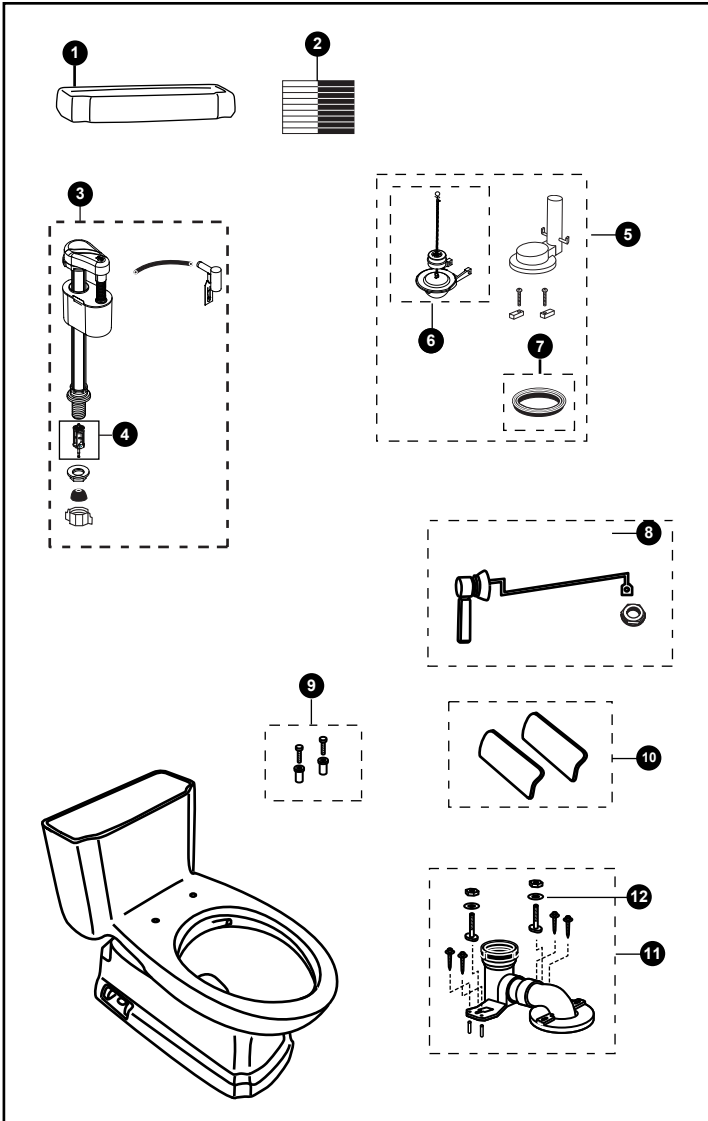

# MS974224CEFG

CST974CEFG

## Guinevere® 1.28 Gpf Toilet, Elongated, Double Cyclone® Universal Height

Item	Part	Description
1	TCU974CRE#01 TCU974CRE#03 TCU974CRE#11 TCU974CRE#12 TCU974CRE#51	Tank Lid w/ Velcro Tape- Cotton Tank Lid w/ Velcro Tape- Bone Tank Lid w/ Velcro Tape- Colonial White Tank Lid w/ Velcro Tape- Sedona Beige Tank Lid w/ Velcro Tape- Ebony
2	THU10	Velcro Tape
3	TSU37	Fill Valve, Tube, and Refill Linker
4	THU229	Fill Valve Filter
5	THU249W-1	Flush Valve Assembly w/Flapper
6	THU299S	Spare Flapper w/Float & Chain
7	THU097	Flush Valve Gasket
8	THU231R#CP THU231R#PB THU231R#PN THU231R#BN	Trip Lever- Chrome Plated Trip Lever- Polished Brass Trip Lever- Polished Nickel Trip Lever- Brushed Nickel
9	THU651N	Top Mount Seat Hardware
10	TCU974CV#01 TCU974CV#03 TCU974CV#11 TCU974CV#12 TCU974CV#51	Side Plate with Velcro Tape- Cotton Side Plate with Velcro Tape- Bone Side Plate with Velcro Tape- Colonial White Side Plate with Velcro Tape- Sedona Beige Side Plate with Velcro Tape- Ebony
11	TSU03W.12 TSU03W.10 TSU03W.14	12" Modular Rough-In (Standard) 10" Modular Rough-In 14" Modular Rough-In
12	THU020N	Rough-In Mounting Hardware-

#### One-Piece Toilet

(MS) Toilet and Seat Combination  
(974) Model #  
(224) Seat #  
(C) Double Cyclone  
(E) 1.28 Gpf/6.0 Lpf  
(F) Universal Height  
(G) Sanagloss