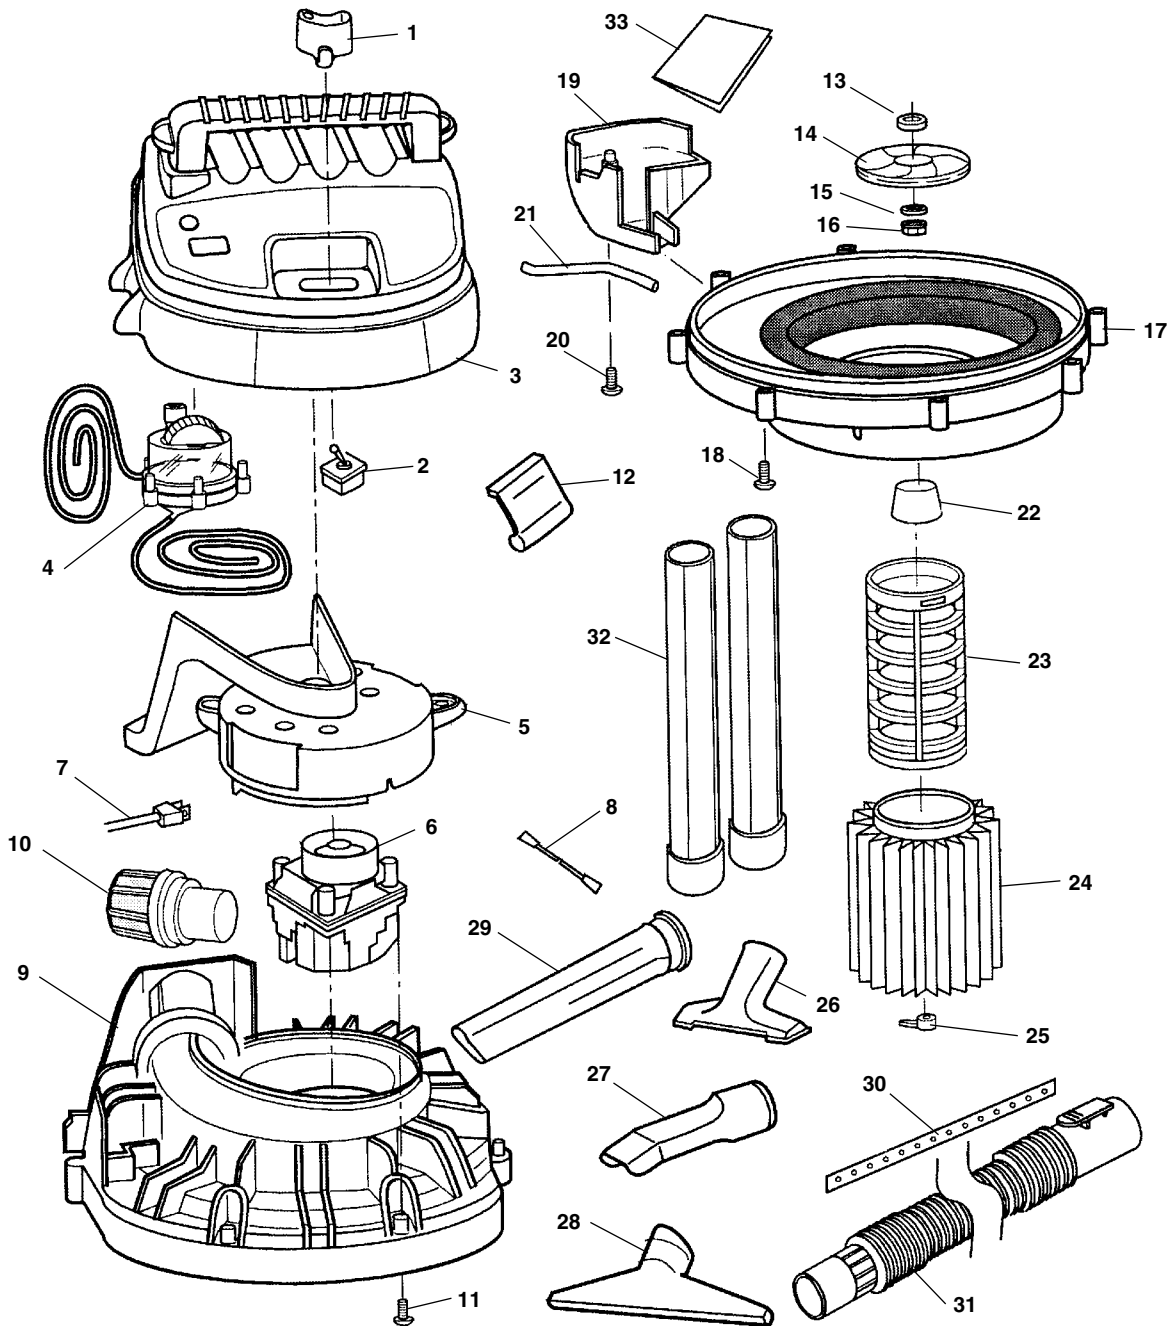

Vac Assembly

**NOTE: Order parts by Catalog Number only.
DO NOT order by Reference Number.**

Ref. No.	Catalog No.	Description	Ref. No.	Catalog No.	Description	Ref. No.	Catalog No.	Description
1	19818	Actuator Switch	10	72927	Noise Muffler	22	19883	Float
2	12313	Toggle Switch	11	12338	Screw PN Serr TY AB 10 x 1 1/4"	23	73637	Filter Cage
3	20463	Cover Motor Assembly	12	83742	Latch Drum	24	72952	2-Stage Fine Dust Filter
	23678	Cover Motor Assembly (WD1950)	13	23693	Latch Drum (WD1950)	25	47907	Filter Nut
4	19823	Filter Indicator	14	47862	Spacer	26	72907	Utility Nozzle
5	19838	Duct Motor Exhaust	15	73507	Blower Wheel	27	72937	Car Nozzle
6	12443	Motor Assembly	16	20043	Washer	28	72912	Wet/Squeegee Nozzle
	23683	Motor Assembly (WD1950)	17	12353	Nut Hex Flange 5/16" - 18	29	72932	Crevice Tool
	29803	Motor Assembly (WD1850M)	18	19863	Collector Assembly	30	73562	Squeegee
7	19843	Cord with Terminals	19	12333	Screw PN Serr TY AB 10 x 3/4"	31	19888	Hose Assembly 2.5" x 7' Locking
	29808	Cord Assembly (WD1850M)	20	20473	Tube Cover	32	72902	Extension Wand
8	20468	Lead Wire Assembly	21	19868	Screw Pan Hd. Rec TY AB 10 x 2 1/2"	—	23743	Disposable Filter Bags
9	19848	Lid Assembly		19878	Tubing Vinyl			
	23688	Lid Assembly (WD1950)						