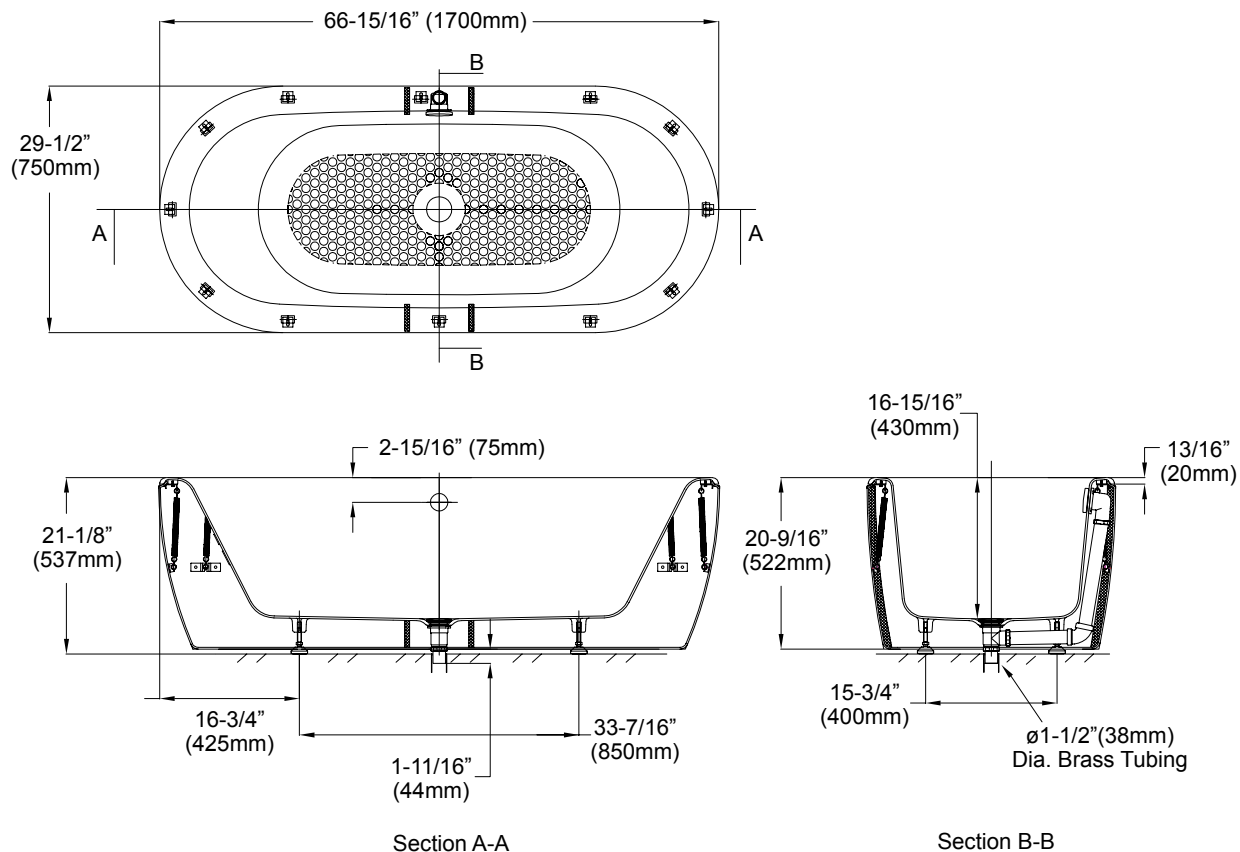

FBF794S#01D

Cast Iron Nexus Bathtub

SPECIFICATIONS

- Size 66-15/16" L x 29-1/2" W x 21-1/8"
- Depth 16-15/16"
- Water Depth 12-7/8" (327mm)
- Warranty Lifetime limited warranty
- Material Enameled cast iron
  Acrylic skirt
- Shipping Weight 390 lbs.
- Shipping Dimensions 70-1/2" L x 33-1/16" W x 26-9/16" H
- Gallons 48 to overflow

INSTALLATION NOTES

For installation without access to the floor below a suitable drain connection (not supplied) will be required. Please contact TOTO Tech Support for further assistance. Please check local codes. The feet on FBF794S#01D are adjustable to +/- 5/16" (8 mm). The supplied straight drain bend can be replaced with a tee to allow near horizontal drainage. Brass tee sold separately.

Floor support under bath must provide a minimum of 80 lbs/square foot (391 kg/square meter) loading.

TOTO®

These dimensions and specifications are subject to change without notice