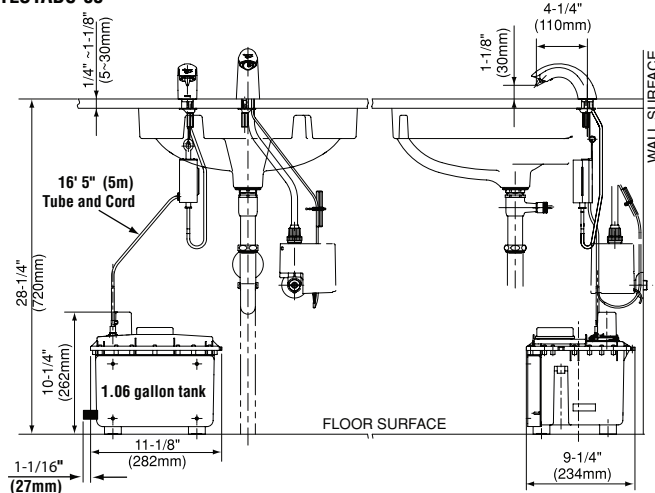

COLORS/FINISHES

- #CP Polished Chrome
- #BN Brushed Nickel
- #PN Polished Nickel

TES_ADC-05 & TES_ADC-12 Series

Sensor Operated TOTO® Soap Dispenser

SPECIFICATIONS

- **Warranty** Three Year Warranty*
- **TOTO® Soap** TSFB1 - 4 Gallons (Package of 4, 1 gal. ea.)
TSFB5 - 5 Gallons (Packaged as one 5 gal. container)
- **Power supply** Input: AC 120V 60 Hz
Output: 24V
- **Length of Power Supply Cord** 51" (1.3m)
- **Tank Capacity** 1.06 Gallon (Optional 5.8 Gallon tank available for total capacity of 6.8 gallons for 3 spout model or 8 gallons with 4+ spout models)
- **Soap Dispensing Quantity** Factory setting at 1ml (foam)
- **Length of Cord for Tank to Spout** 16' 5" (5m), special order 39' 5" (12m)
- **Dispensing Timer Adjustability** Timing controlled from 0.2-20 seconds
- **Detection range** 4" (110mm)

INSTALLATION NOTES

- Dispenser hole diameter:
- Standard = 1" ~ 1-1/8" (25 ~ 28mm)
 - With THP3140#CP Escutcheon = 1-1/8" ~ 1-1/2" (28 ~ 38mm)

These specifications are subject to change without notice.
*Failure to use TOTO Soap will void warranty.

TES1ADC-05

TES3ADC-12 (Special Order)

Maximum deck thickness 1-1/8" (30mm)
Leave 2" (50mm) extra space around the 1.06gallon tank for placement of sensor and power supply cords.

TOTO®

These dimensions and specifications are subject to change without notice