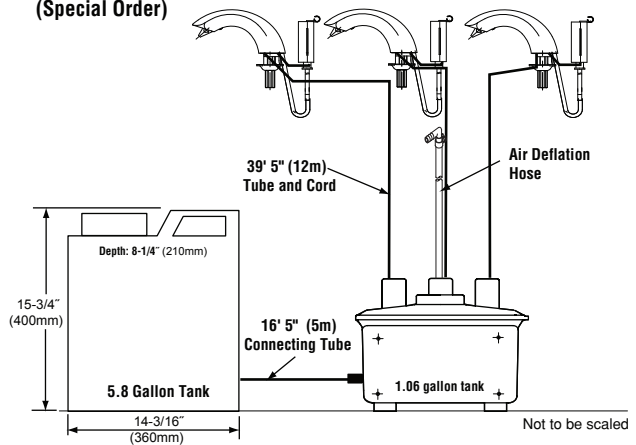

COLORS/FINISHES

- #CP Polished Chrome
- #BN Brushed Nickel
- #PN Polished Nickel

TES_ADC-05 & TES_ADC-12 Series

Sensor Operated TOTO® Soap Dispenser

SPECIFICATIONS

- **Warranty** Three Year Warranty*
- **TOTO® Soap** TSFB1 - 4 Gallons (Package of 4, 1 gal. ea.)
TSFB5 - 5 Gallons (Packaged as one 5 gal. container)
- **Power supply** Input: AC 120V 60 Hz
Output: 24V
- **Length of Power Supply Cord** 51" (1.3m)
- **Tank Capacity** 1.06 Gallon (Optional 5.8 Gallon tank available for total capacity of 6.8 gallons for 3 spout model or 8 gallons with 4+ spout models)
- **Soap Dispensing Quantity** Factory setting at 1ml (foam)
- **Length of Cord for Tank to Spout** 16' 5" (5m), special order 39' 5" (12m)
- **Dispensing Timer Adjustability** Timing controlled from 0.2-20 seconds
- **Detection range** 4" (110mm)

INSTALLATION NOTES

- Dispenser hole diameter:
- Standard = 1" ~ 1-1/8" (25 ~ 28mm)
 - With THP3140#CP Escutcheon = 1-1/8" ~ 1-1/2" (28 ~ 38mm)

These specifications are subject to change without notice.
*Failure to use TOTO Soap will void warranty.

TES1ADC-05

TES3ADC-12 (Special Order)

Maximum deck thickness 1-1/8" (30mm)
Leave 2" (50mm) extra space around the 1.06gallon tank for placement of sensor and power supply cords.

TOTO®

These dimensions and specifications are subject to change without notice