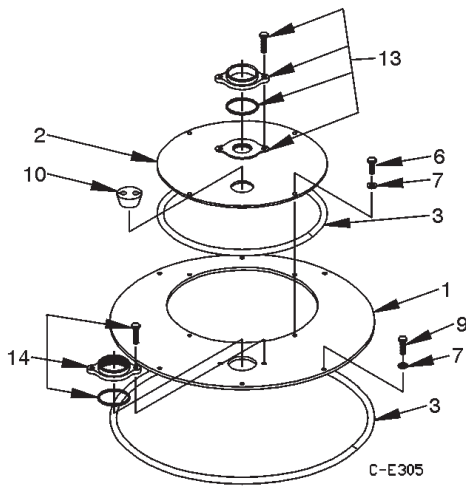

24" & 30" SIMPLEX COVERS