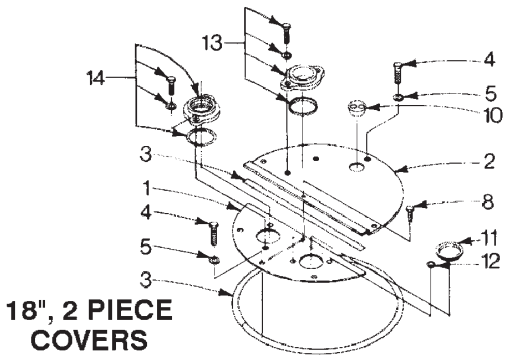

CATALOG NO.	MODEL NO.	PUMP MODEL (2)	BASIN SIZE	DISCHARGE	VENT	BASIN/COVER ASSY.	CHECK VALVE (2)	CONTROL PANEL
14940697	9S-DPLX	9S-CIM, 115V, 509400	24" x 36"	2"	2"	513129	940022	513258
14940698	9S-DPLX	9S-CIM, 230V, 509450	24" x 36"	2"	2"	513129	940022	513258
14940728	9S-DPLX	9S-CIM, 115V, 14940723	24" x 36"	3"	2"	14940739	940023	513258
14940729	9S-DPLX	9S-CIM, 115V, 14940724	24" x 36"	3"	2"	14940739	940023	513258
14940699	10S-DPLX	10S-CIM,115V,511400	24" x 36"	2"	2"	513129	940022	513258
14940700	10S-DPLX	10S-CIM,230V,511475	24" x 36"	2"	2"	513129	940022	513258
14940701	10S-DPLX	10S-CIM,115V,511450	24" x 36"	3"	2"	14940739	940023	513258
14940730	10S-DPLX	10S-CIM,230V,14940725	24" x 36"	3"	2"	14940739	940023	513258
14940702	9S-DPLX	9S-CIM,115V,509400	30" x 36"	2"	2"	513148	940022	513258
14940703	9S-DPLX	9S-CIM,230V,509450	30" x 36"	2"	2"	513148	940022	513258
14940731	9S-DPLX	9S-CIM,115V,14940723	30" x 36"	3"	3"	513151	940023	513258
14940732	9S-DPLX	9S-CIM,230V,14940724	30" x 36"	3"	3"	513151	940023	513258
14940704	10S-DPLX	10S-CIM,115V,511400	30" x 36"	2"	2"	513148	940022	513258
14940705	10S-DPLX	10S-CIM,230V,511475	30" x 36"	2"	2"	513148	940022	513258
14940706	10S-DPLX	10S-CIM,115V,511450	30" x 36"	3"	3"	513151	940023	513258
14940733	10S-DPLX	10S-CIM,230V,14940725	30" x 36"	3"	3"	513151	940023	513258
14940707	14S-DPLX	14S-CIM,115V,514320	30" x 36"	2"	2"	513148	940022	513258
14940708	14S-DPLX	14S-CIM,230V,514321	30" x 36"	2"	2"	513148	940022	513258
14940709	14S-DPLX	14S-CIM,115V,514420	30" x 36"	3"	3"	513151	940023	513258
14940710	14S-DPLX	14S-CIM,230V,14940726	30" x 36"	3"	3"	513151	940023	513258
14940711	16S-DPLX	16S-CIM,230V,514620	30" x 36"	3"	3"	513151	940023	513258
14940712	20S-DPLX	20S-CIM,230V,520100	30" x 36"	3"	3"	513151	940023	513258
14940713	9S-DPLX	9S-CIM,115V,509400	36" x 36"	2"	2"	513125	940022	513258
14940714	9S-DPLX	9S-CIM,230V,509450	36" x 36"	2"	2"	513125	940022	513258
14940734	9S-DPLX	9S-CIM,115V,14940723	36" x 36"	3"	3"	513118	940023	513258
14940735	9S-DPLX	9S-CIM,230V,14940724	36" x 36"	3"	3"	513118	940023	513258
14940715	10S-DPLX	10S-CIM,115V,511400	36" x 36"	2"	2"	513125	940022	513258
14940716	10S-DPLX	10S-CIM,230V,511475	36" x 36"	2"	2"	513125	940022	513258
14940717	10S-DPLX	10S-CIM,115V,511450	36" x 36"	3"	3"	513118	940023	513258
14940736	10S-DPLX	10S-CIM,230V,14940725	36" x 36"	3"	3"	513118	940023	513258
14940718	14S-DPLX	14S-CIM,115V,514320	36" x 36"	2"	2"	513125	940022	513258
14940719	14S-DPLX	14S-CIM,230V,514321	36" x 36"	2"	2"	513125	940022	513258
14940720	14S-DPLX	14S-CIM,115V,514420	36" x 36"	3"	3"	513118	940023	513258
14940737	14S-DPLX	14S-CIM,230V,14940726	36" x 36"	3"	3"	513118	940023	513258
14940721	16S-DPLX	16S-CIM,230V,514620	36" x 36"	3"	3"	513118	940023	513258
14940722	20S-DPLX	20S-CIM,230V,520100	36" x 36"	3"	3"	513118	940023	513258