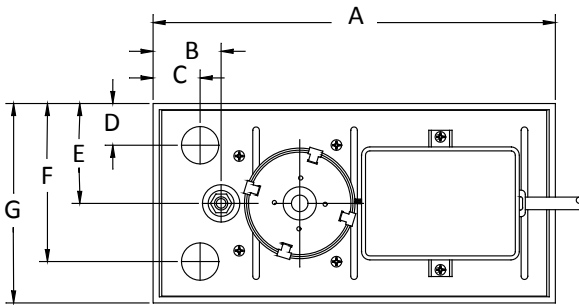

VCL-24ULS SERIES

REPLACEMENT PARTS & KITS

Item	Part Number
Tank	153502
Cover, Volute	153110
Impeller	153131
Adapter, 3/8"	153300
Seal Ring	924038
Switch, Pump	950337
Overflow Detection Switch	950333

ENGINEERING DATA

A	B	C	D	E	F	G	H	J	K
12.11 (307.59)	2.04 (51.82)	1 (25.4)	1.25 (31.75)	3 (76.2)	4.75 (120.65)	6 (152.4)	4.72 (119.89)	10.4 (264.16)	8.88 (225.55)