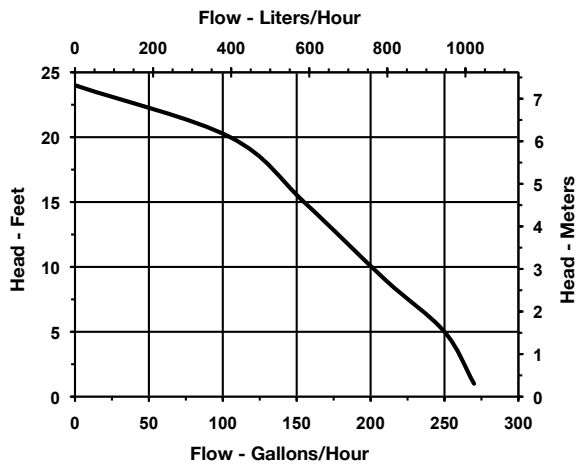

## REPLACEMENT PARTS & KITS

Item	Part Number
Tank	153502
Cover, Volute	153110
Impeller	153131
Adapter, 3/8"	153300
Seal Ring	924038
Switch, Pump	950337
Overflow Detection Switch	950333

## PERFORMANCE DATA

115 V, 60 HZ