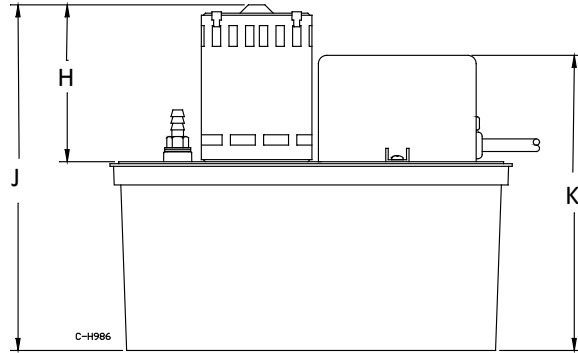

VCL-24ULS SERIES

REPLACEMENT PARTS & KITS

Item	Part Number
Tank	153502
Cover, Volute	153110
Impeller	153131
Adapter, 3/8"	153300
Seal Ring	924038
Switch, Pump	950337
Overflow Detection Switch	950333

ENGINEERING DATA

A	B	C	D	E	F	G	H	J	K
12.11 (307.59)	2.04 (51.82)	1 (25.4)	1.25 (31.75)	3 (76.2)	4.75 (120.65)	6 (152.4)	4.72 (119.89)	10.4 (264.16)	8.88 (225.55)