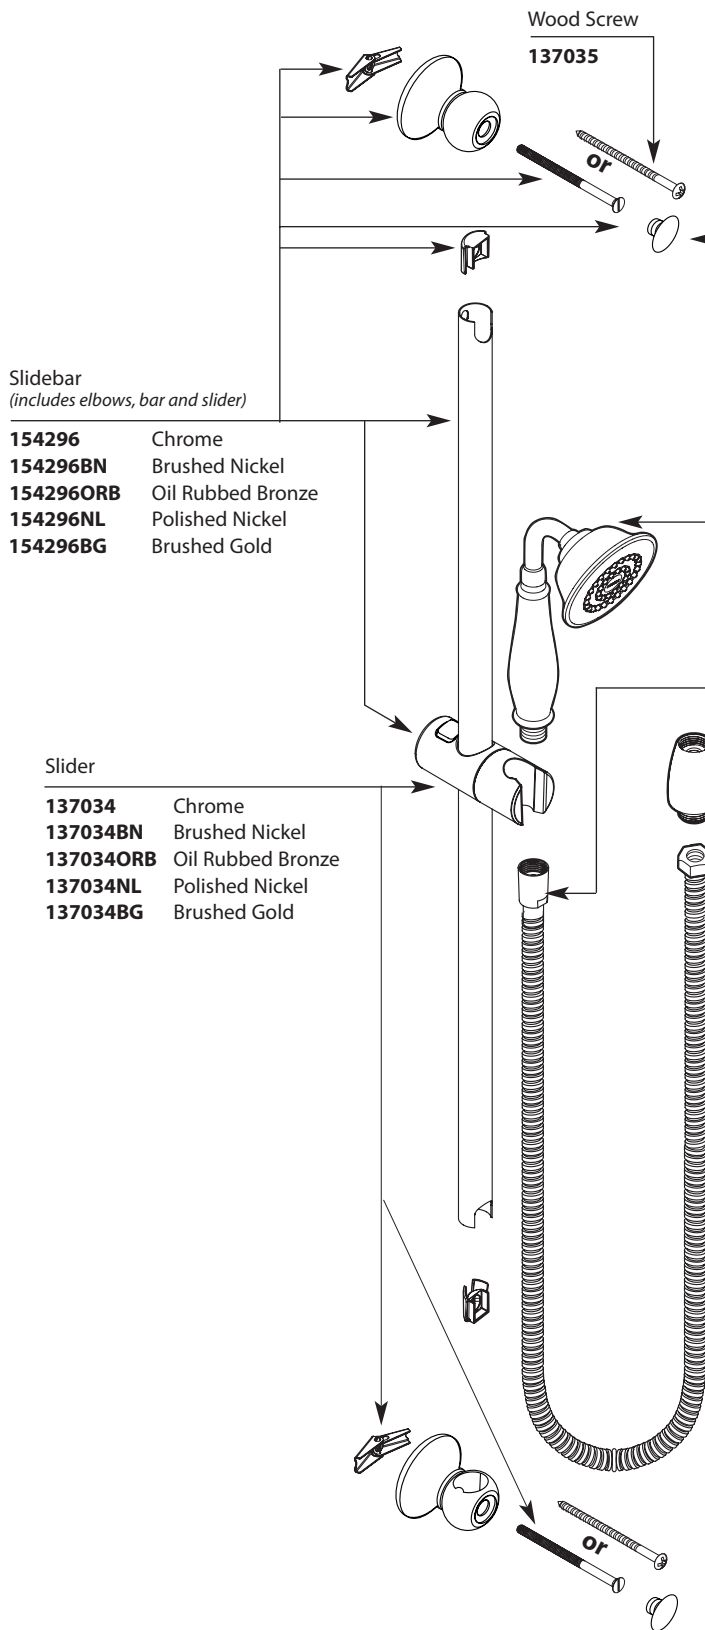

■ Order by Part Number

WEYMOUTH™		
Single Function Handshower		
MODEL	TYPE	FINISH
S12107EP	Wand	Chrome
S12107EPBN	Wand	Brushed Nickel
S12107EPORB	Wand	Oil Rubbed Bronze
S12107EPNL	Wand	Polished Nickel
S12107EPBG	Wand	Brushed Gold

Plug Button	
<b>154297</b>	Chrome
<b>154297BN</b>	Brushed Nickel
<b>154297ORB</b>	Oil Rubbed Bronze
<b>154297NL</b>	Polished Nickel
<b>154297BG</b>	Brushed Gold

Slidebar <i>(includes elbows, bar and slider)</i>	
<b>154296</b>	Chrome
<b>154296BN</b>	Brushed Nickel
<b>154296ORB</b>	Oil Rubbed Bronze
<b>154296NL</b>	Polished Nickel
<b>154296BG</b>	Brushed Gold

HandShower (2.0gpm)	
<b>154305</b>	Chrome
<b>154305BN</b>	Brushed Nickel
<b>154305ORB</b>	Oil Rubbed Bronze
<b>154305NL</b>	Polished Nickel
<b>154305BG</b>	Brushed Gold

Hose	
<b>A726</b>	Chrome
<b>A726ST</b>	(Used with Brushed Nickel)
<b>A726BR</b>	(Used with Oil Rubbed Bronze)
<b>A726NL</b>	Polished Nickel
<b>A726BG</b>	Brushed Gold

Slider	
<b>137034</b>	Chrome
<b>137034BN</b>	Brushed Nickel
<b>137034ORB</b>	Oil Rubbed Bronze
<b>137034NL</b>	Polished Nickel
<b>137034BG</b>	Brushed Gold

Vacuum Breaker <i>(Include with models prior to 7/15/14)</i>	
<b>A714</b>	Chrome
<b>A714ST</b>	(Used with Brushed Nickel)
<b>A714ORB</b>	Oil Rubbed Bronze
<b>A714NL</b>	Polished Nickel