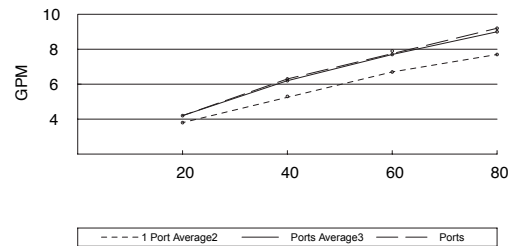

Submittal Information:

Name: _____ Contractor: _____
Location: _____ Contact #: _____