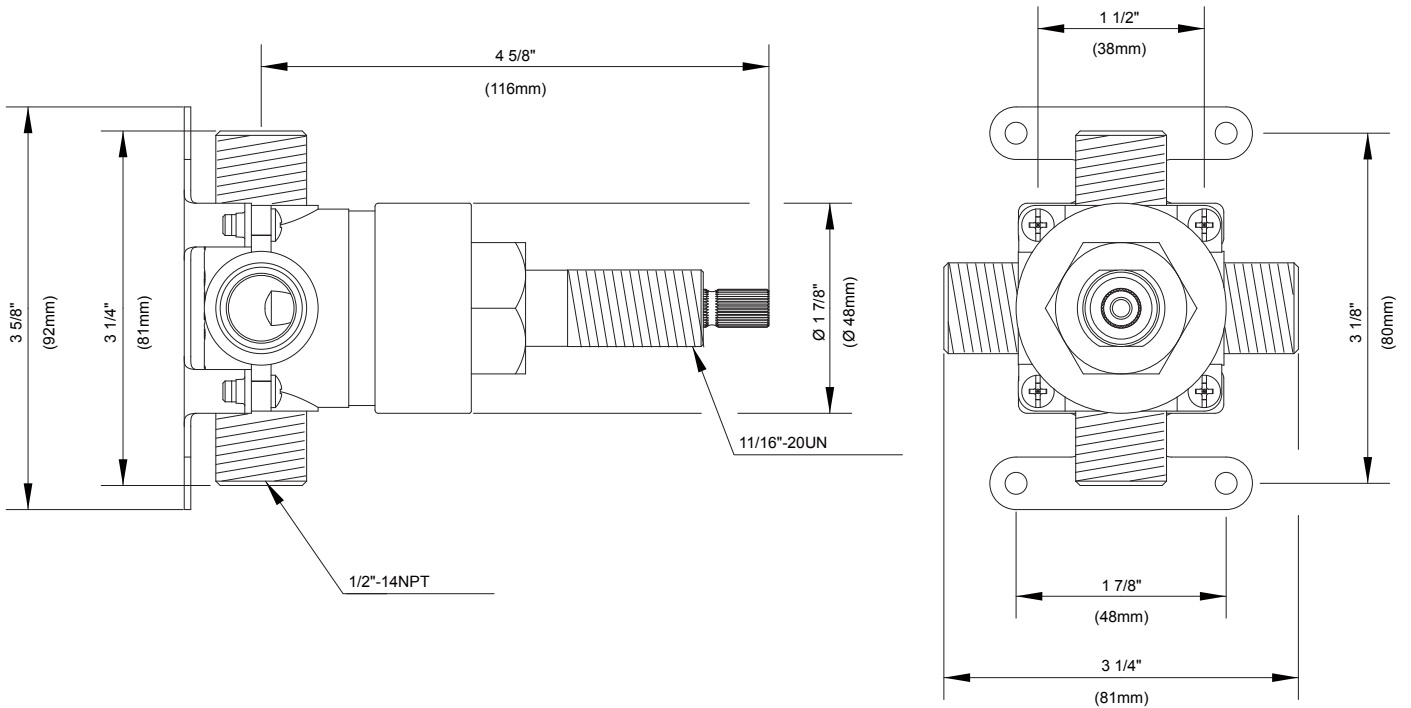

Submittal Information:

Name: _____ Contractor: _____
Location: _____ Contact #: _____