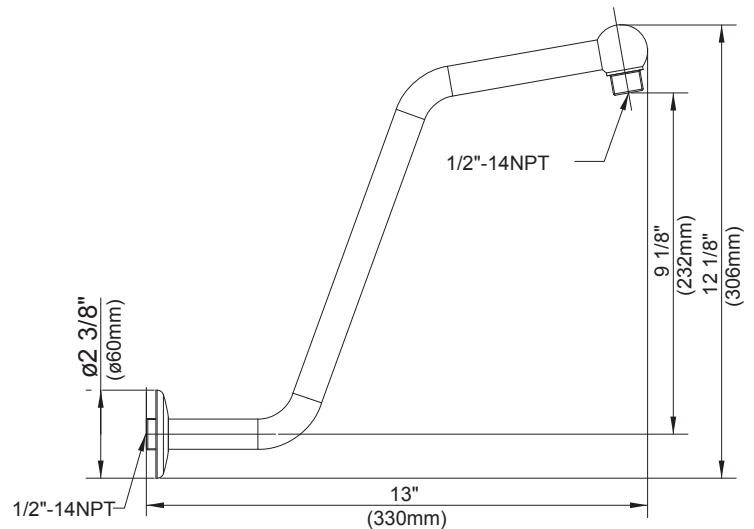

hhD481116

Specific Features: _____ Submitted Model No.: _____