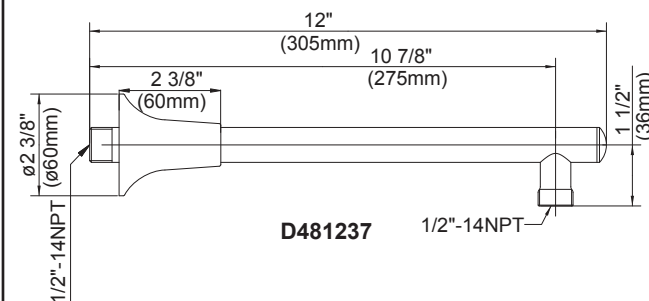

SHOWER ACCESSORIES

Description

- All extension shower arms increase the range of the showerhead
- All metal construction

Warranty

Danze products are covered by a manufacturer's limited "lifetime" warranty for manufacturing defects.

Available Colors & Finish

- Chrome
- Brushed Nickel (BN)

Available Colors & Finish

- Chrome
- Brushed Nickel (BN)
- Polished Brass (PBV)
- Oil Rub Bronze (RB)

D481027 Available in :

- Chrome
- Brushed Nickel (BN)
- Polished Brass (PBV)
- Oil Rub Bronze (RB)

Available Colors & Finish

- Chrome
- Brushed Nickel (BN)

D481237

Specific Features: _____ Submitted Model No.: _____