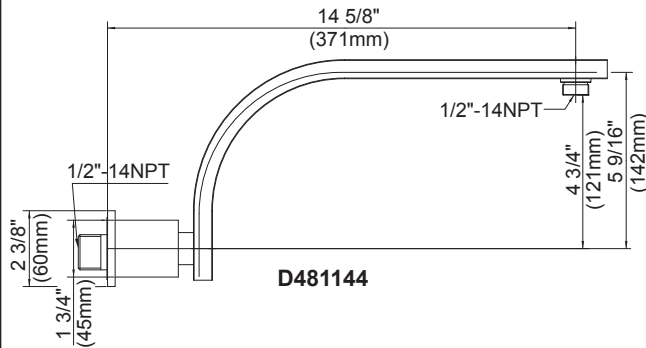

D481144 - 15" SIRIUS™ shower arm

Available Colors & Finish

- Chrome
- Brushed Nickel (BN)

D481116 - 13" S shape shower arm

Available Colors & Finish

- Chrome
- Brushed Nickel (BN)
- Polished Brass (PBV)
- Oil Rub Bronze (RB)

D481144

D481027 - 15" right angle shower arm

D481027 Available in :

- Chrome
- Brushed Nickel (BN)
- Polished Brass (PBV)
- Oil Rub Bronze (RB)

D481237 - 12" J shape shower arm

Available Colors & Finish

- Chrome
- Brushed Nickel (BN)