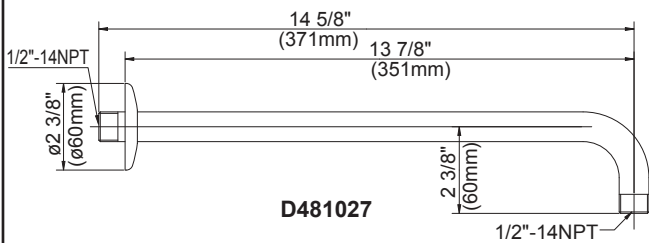

D481144

D481027 - 15" right angle shower arm

D481027 Available in :

- Chrome
- Brushed Nickel (BN)
- Polished Brass (PBV)
- Oil Rub Bronze (RB)

D481237 - 12" J shape shower arm

Available Colors & Finish

- Chrome
- Brushed Nickel (BN)