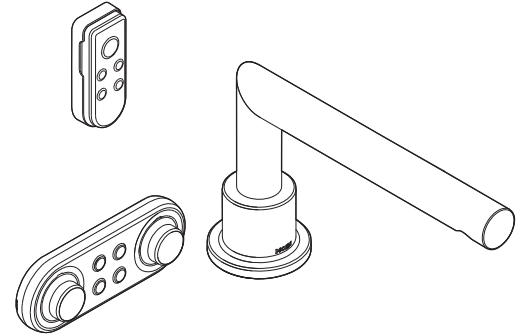

Buy it for looks. Buy it for life.®

Specifications

DESCRIPTION

- Metal construction with various finishes identified by suffix
- Use with io Digital valve 4994 and spout shank 4998

OPERATION

- Digital Thermostatic control
- Digital control dial controls temperature with LED indicators
- Digital control dial controls the flow rate with LED indicators
- Digital on/off button
- Digital safety lock
- 3 digital presets for custom water level and temperature control
- Hot top off (optional remote required for this function)
- Temperature range adjustment from 60 degrees F to 120 degrees F (16 degrees C to 49 degrees C). Factory maximum setting is 115 degrees (46 degrees C)
- Remote (optional) uses RF technology and has a 30' (9.2m) range depending on intermediary structures

STANDARDS

- Third party certified to meet ASME A112.18.1/CSA B-125.1, CSA B125.3, ASSE1070 and all applicable requirements referenced therein
- Digital controller third party certified to meet UL1951
- Digital controller and Remote control third party certified to meet FCC part 15

WARRANTY

- Lifetime limited warranty against finish defects to the original consumer purchaser. 5 year warranty against finish defects in commercial installations
- 5 year warranty against leaks, drips and operation defects to the original consumer purchaser
- 1 year warranty against leaks, drips and operation defects if used in commercial installations

io™ ARRIS™ Digital Roman Tub Trim Only

Models: TS92003 series

Valve: 4994 (Sold separately)

Spout Shank: 4998 (Sold separately)

Optional Remote: A349 series
(Sold separately)

Controller: T3490 series (Sold separately)