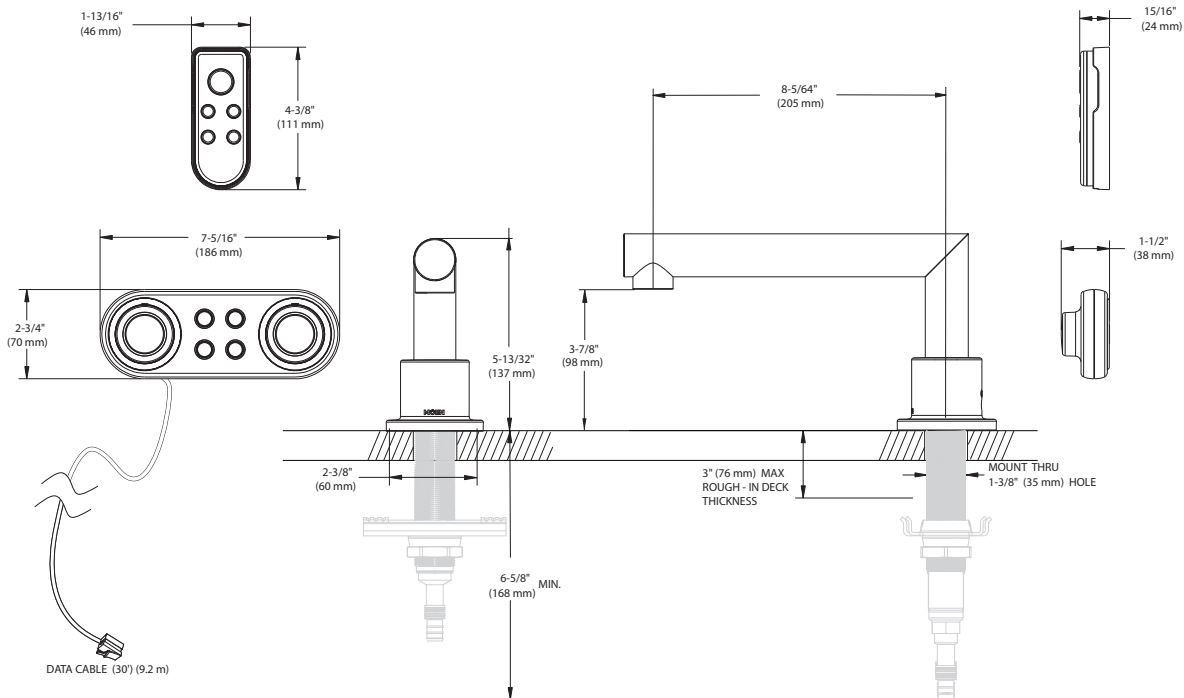

io™ ARRIS™ Digital Roman Tub Trim Only

Models: TS92003 series

Valve: 4994 (Sold separately)

Spout Shank: 4998 (Sold separately)

Optional Remote: A349 series
(Sold separately)

Controller: T3490 series (Sold separately)

NOTE: THE INSTALLATION SHOWN IS FOR TILE DECKS, THIS VALVE WILL ALSO FIT STEEL, CAST IRON OR PLASTIC DECKS

CRITICAL DIMENSIONS

(DO NOT SCALE)

TO ORDER PARTS CALL: 1-800-BUY-MOEN

www.moen.com