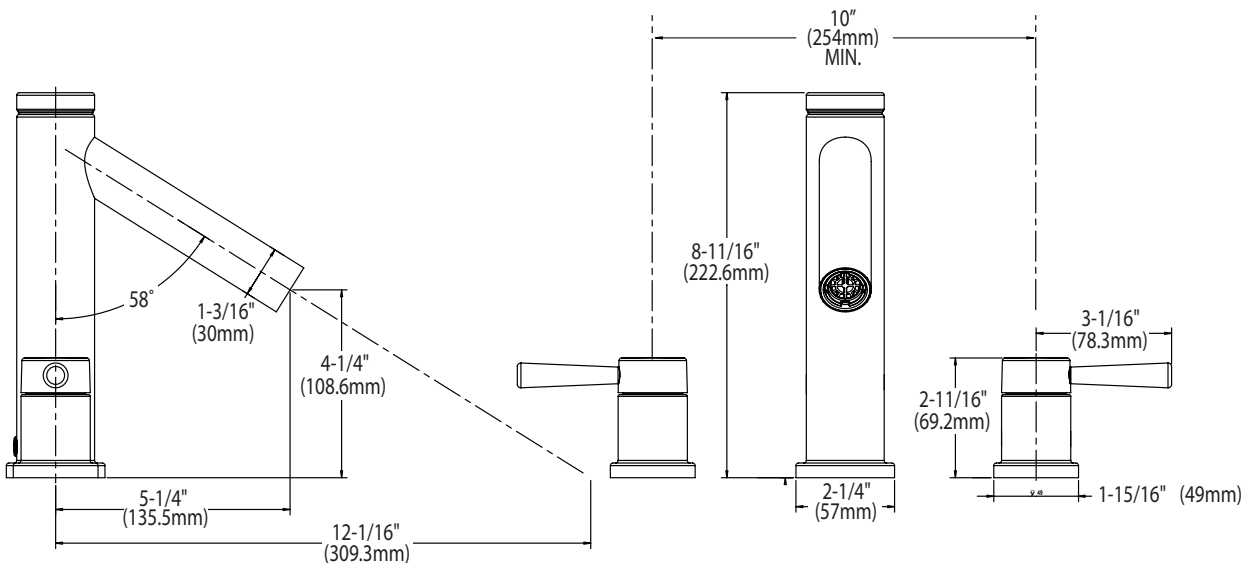

LEVEL™

Two-Handle Roman Tub Faucet Trim

Models: T913 series

Valves: 4992, 4993, 4996, 4997, 4999, 64997, 64999

CRITICAL DIMENSIONS

(DO NOT SCALE)