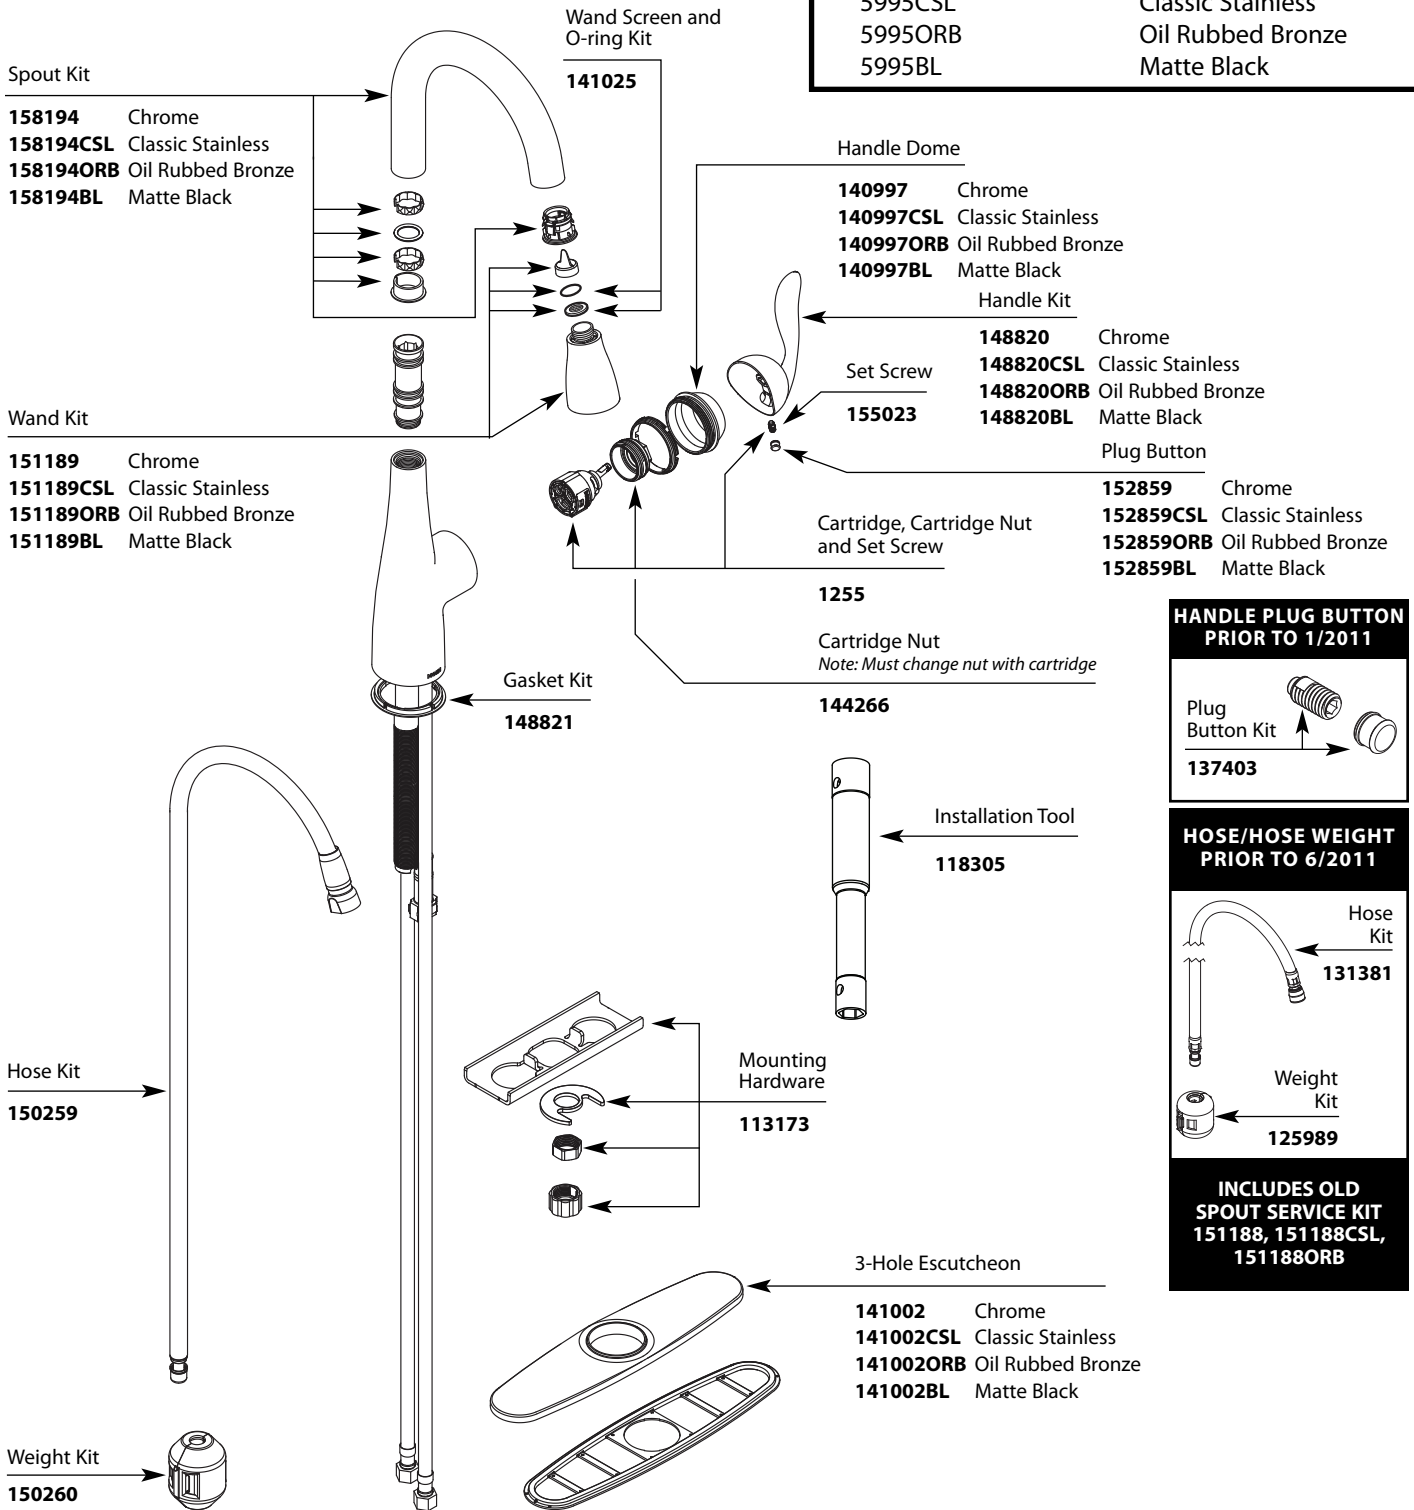

Buy it for looks. Buy it for life.®

Illustrated Parts

■ Order by Part Number

ARBOR™	
Single-Handle Pulldown Prep/Bar Faucet	
MODELS	FINISH
5995	Chrome
5995CSL	Classic Stainless
5995ORB	Oil Rubbed Bronze
5995BL	Matte Black

HANDLE PLUG BUTTON PRIOR TO 1/2011

Plug Button Kit

137403

HOSE/HOSE WEIGHT PRIOR TO 6/2011

Hose Kit

131381

Weight Kit

125989

INCLUDES OLD SPOUT SERVICE KIT 151188, 151188CSL, 151188ORB

Buy it for looks. Buy it for life.®

Illustrated Parts

■ Order by Part Number

ARBOR™
Single-Handle Pulldown Prep/Bar Faucet

MODELS	FINISH
CA5995	Chrome
CA5995CSL	Classic Stainless
CA5995ORB	Oil Rubbed Bronze

HANDLE PLUG BUTTON
PRIOR TO 1/2011

Plug Button Kit

137403