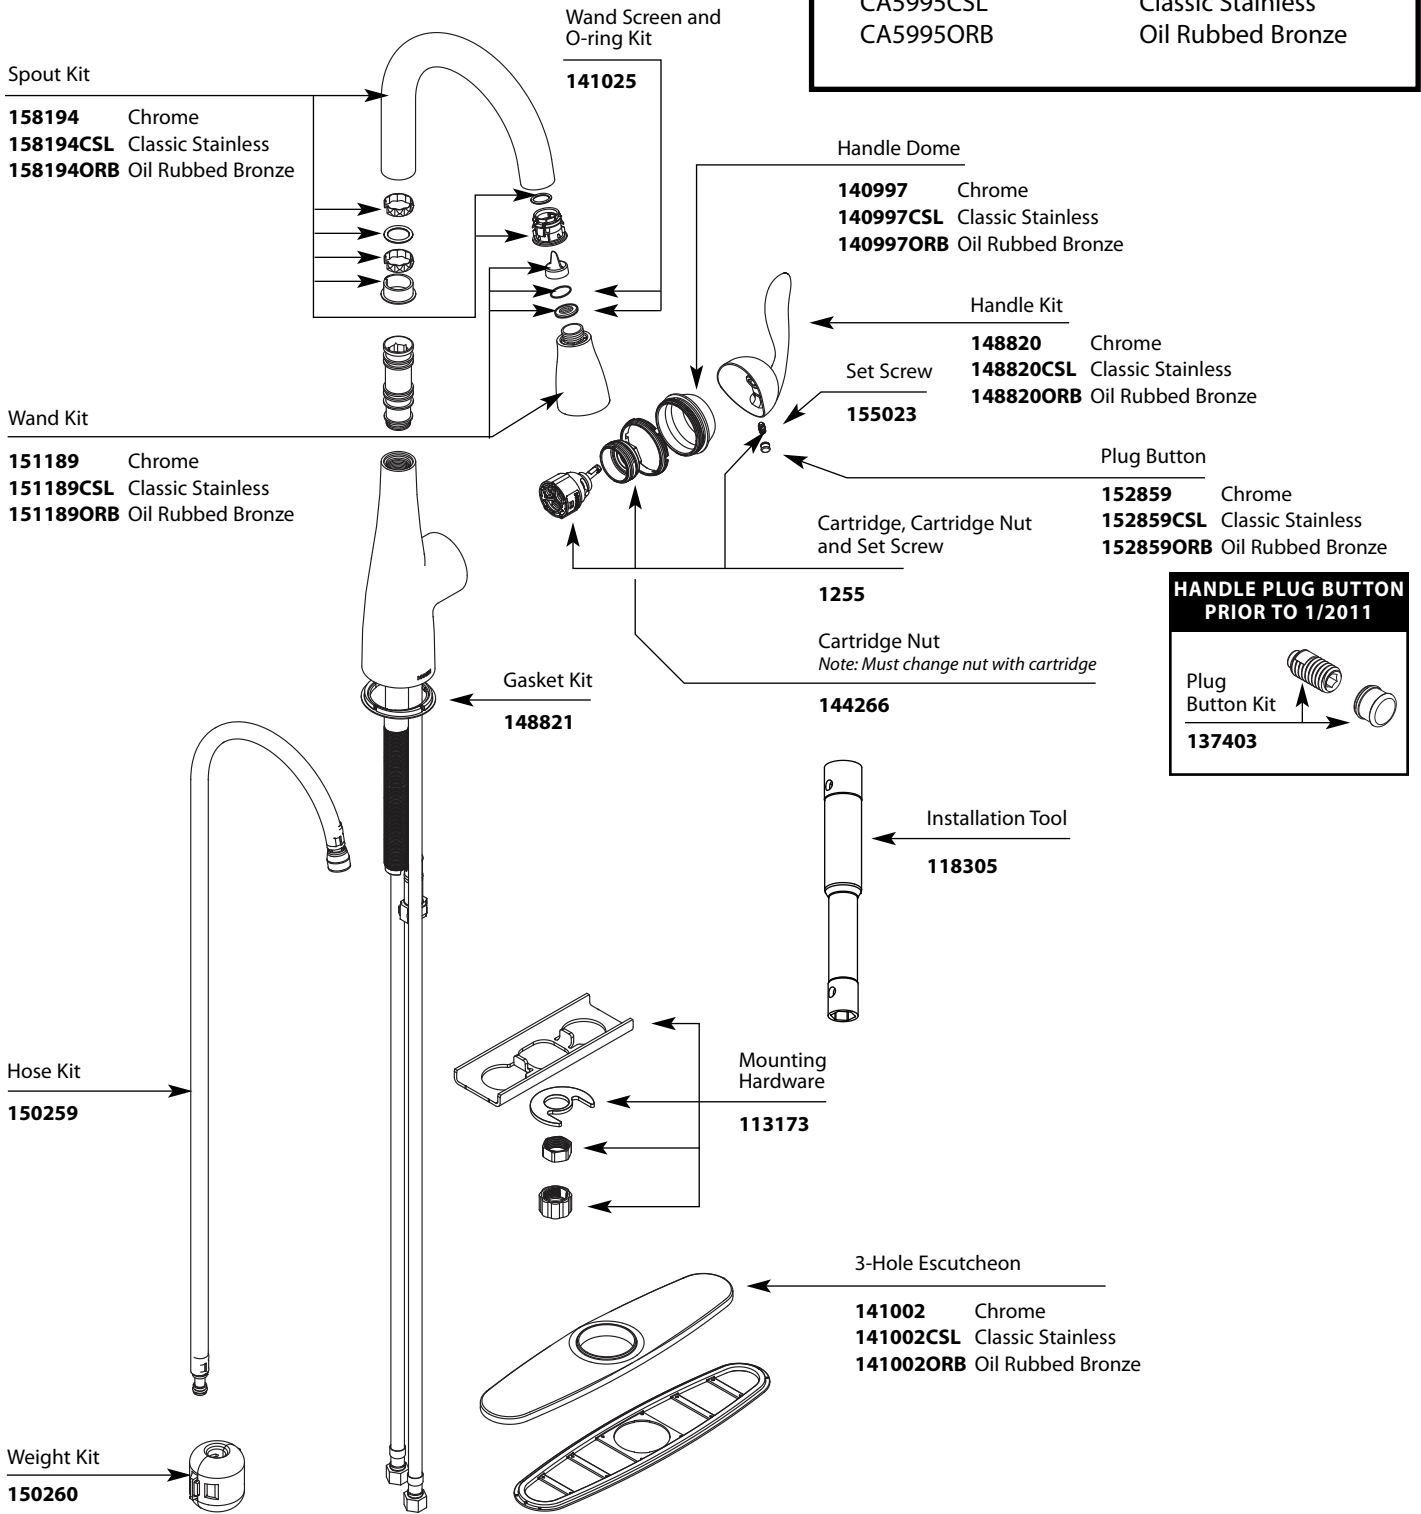

Buy it for looks. Buy it for life.®

Illustrated Parts

■ Order by Part Number

ARBOR™	
Single-Handle Pulldown Prep/Bar Faucet	
MODELS	FINISH
5995	Chrome
5995CSL	Classic Stainless
5995ORB	Oil Rubbed Bronze
5995BL	Matte Black

INCLUDES OLD SPOUT SERVICE KIT 151188, 151188CSL, 151188ORB

Buy it for looks. Buy it for life.®

Illustrated Parts

■ Order by Part Number

ARBOR™
Single-Handle Pulldown Prep/Bar Faucet

MODELS	FINISH
CA5995	Chrome
CA5995CSL	Classic Stainless
CA5995ORB	Oil Rubbed Bronze

HANDLE PLUG BUTTON
PRIOR TO 1/2011

Plug Button Kit

137403