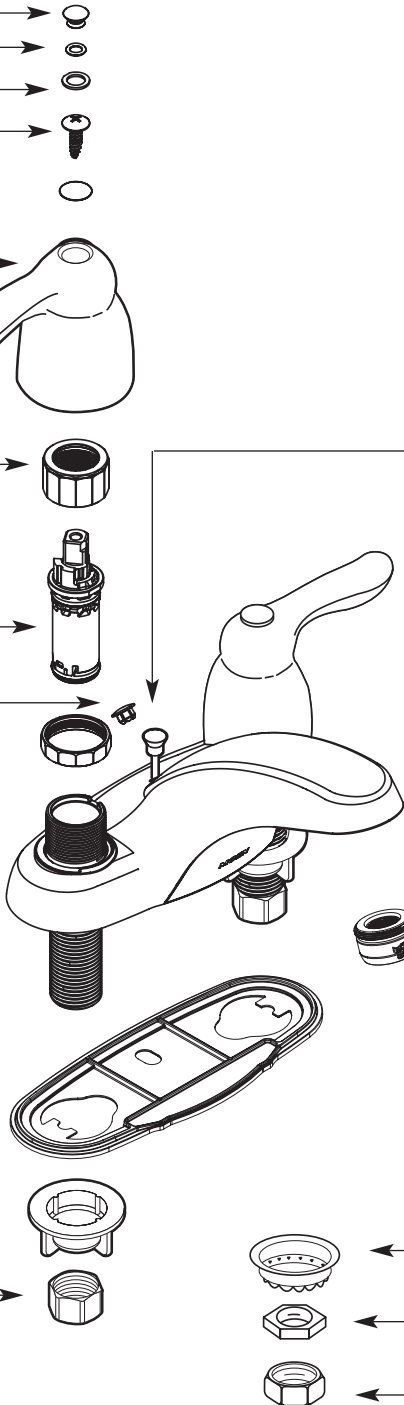

■ Order by Part Number

*There is more than 1 version of this model.
Page down to identify the version you have.*

Two-Handle Lavatory Faucet		
MODEL	TYPE	FINISH
8915	Lav w/o waste	Chrome
8917	Lav w/metal waste	Chrome

Handle Cap Kit

- 115034 Chrome
- 115034BC Brushed Chrome

Lever Handle Kit

- 100621 COLD Chrome
- 100624 HOT Chrome

- 100621BC COLD Brushed Chrome
- 100624BC HOT Brushed Chrome

Cartridge Nut

14986

Lift Rod Kit

- 12694 Chrome
- 12694BC Brushed Chrome

Replacement Cartridge

1224

Escutcheon Plug Button

10116 Chrome

Flo-Control Aerator

- 3919 Chrome
- 3919SLP Brushed Chrome

Deck Gasket

100683

Hardware Package

13678

Hardware Package
(used with 8915 & 8917)

13805

■ Order by Part Number

Two-Handle Lavatory Faucet		
<u>MODEL</u>	<u>TYPE</u>	<u>FINISH</u>
8915	Lav w/o waste	Chrome
8917	Lav w/metal waste	Chrome