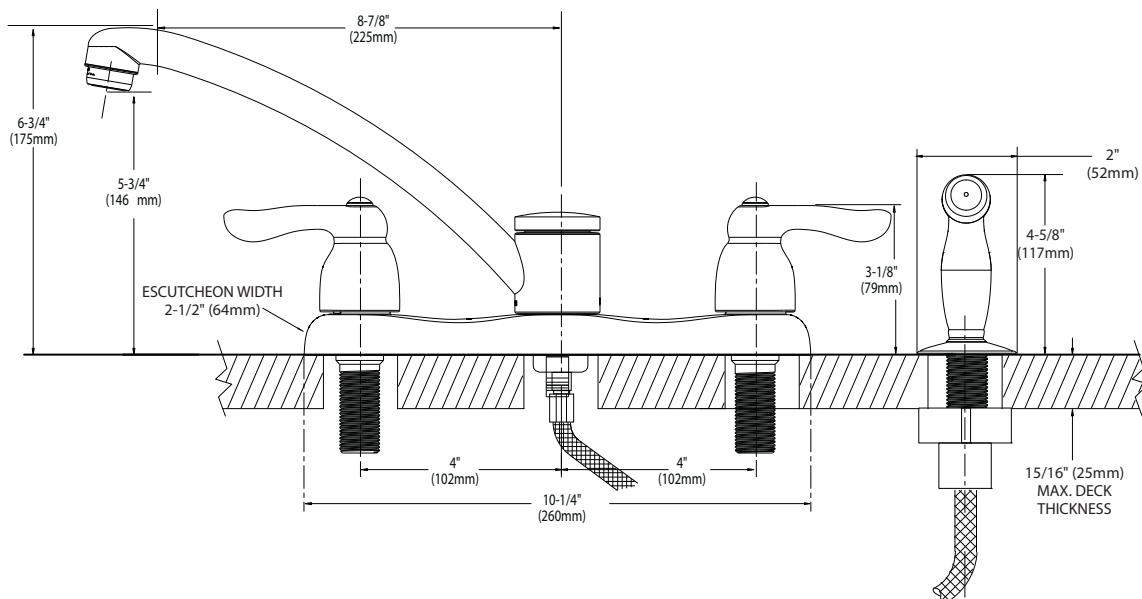

Model: 7907 with side spray

Model: 7906 less side spray

NOTE: THIS FAUCET IS DESIGNED TO BE INSTALLED THROUGH HOLES - 1" MIN. DIA. AND ON 4" CENTERS

CRITICAL DIMENSIONS

(DO NOT SCALE)

Buy it for looks. Buy it for life.®

Specifications

DESCRIPTION

- Metal construction with chrome plated finish
- 1/2" IPS connections will accept standard ball nose connection for 3/8" tubing
- Includes hose and spray

OPERATION

- Lever style handles
- Rotate either handle counterclockwise to open and clockwise to close

FLOW

- Aerator is limited to 2.2 gpm max (8.3 L/min)

CARTRIDGE

- 1224 cartridge design
- Nonmetallic and stainless steel material

STANDARDS

- Third party certified to meet CSA B-125, ASME A112.18.1M and all applicable requirements referenced therein.
- Certified to ANSI/NSF 61/9
- Complies with California Proposition 65 and with the Federal Safe Water Drinking Act

Model: 7906 less side spray

NOTE: Designed to be installed through 4 holes - 1" min. dia. and on 4" centers

CRITICAL DIMENSIONS

(DO NOT SCALE)