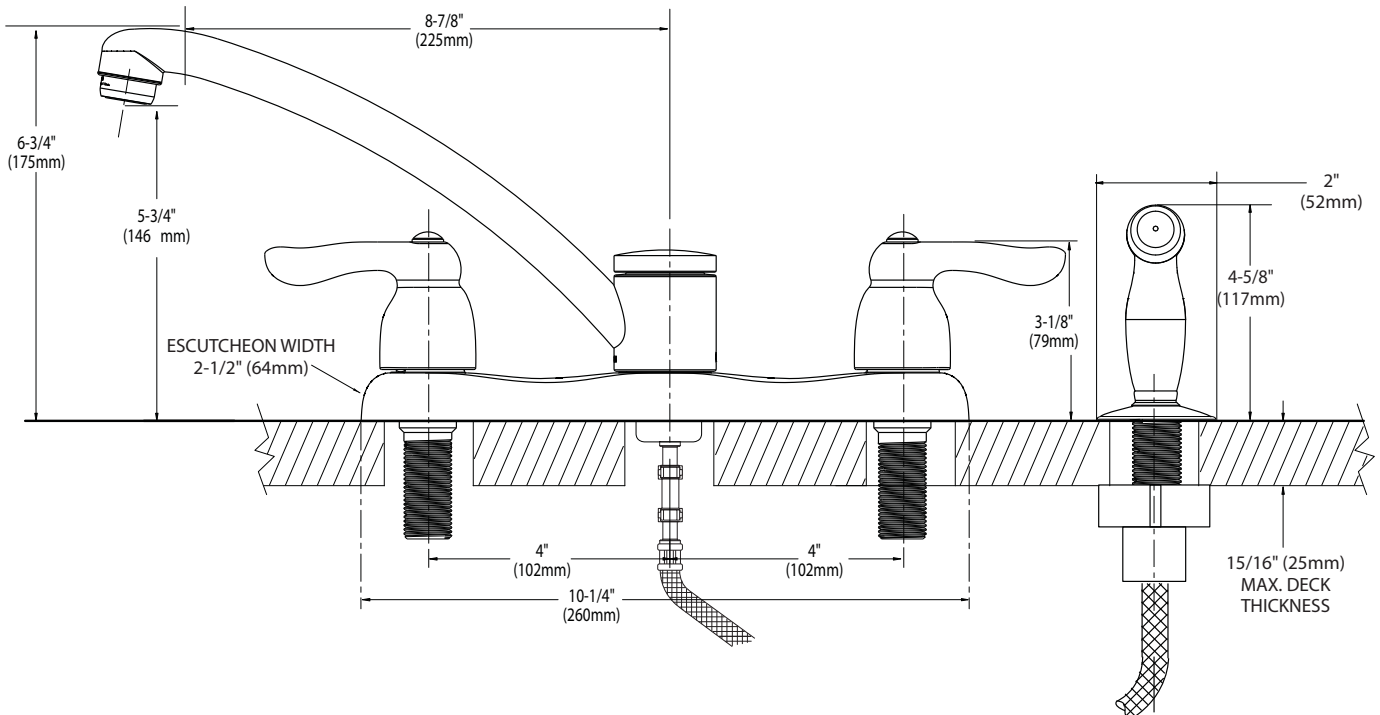

Buy it for looks. Buy it for life.®

Specifications

*There is more than 1 version of this model.
Page down to identify the version you have.*

DESCRIPTION

- Metal construction with chrome plated finish
- 1/2" IPS connections will accept standard ball nose connection for 3/8" tubing
- Includes Protégé side spray with Hydrolock® quick connect system

Model: 7907 with side spray

Model: 7906 less side spray

NOTE: THIS FAUCET IS DESIGNED TO BE INSTALLED THROUGH HOLES - 1" MIN. DIA. AND ON 4" CENTERS

CRITICAL DIMENSIONS

(DO NOT SCALE)

Buy it for looks. Buy it for life.®

Specifications

DESCRIPTION

- Metal construction with chrome plated finish
- 1/2" IPS connections will accept standard ball nose connection for 3/8" tubing
- Includes hose and spray

OPERATION

- Lever style handles
- Rotate either handle counterclockwise to open and clockwise to close