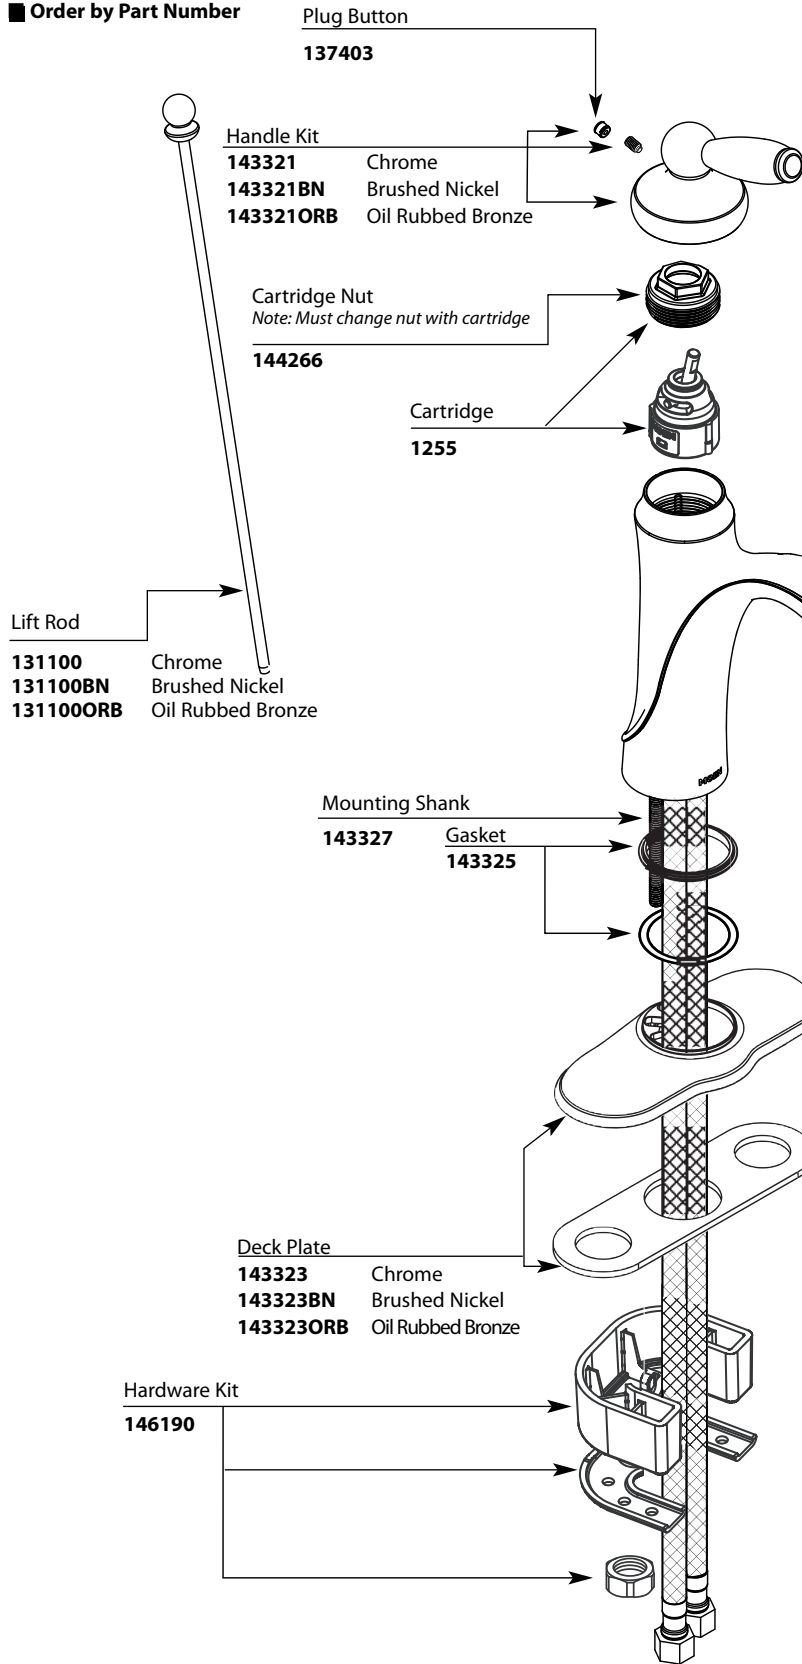

Buy it for looks. Buy it for life.®

Illustrated Parts

■ Order by Part Number

BRANTFORD™ One-Handle Lavatory Faucet		
MODEL	HANDLE	FINISH
6600	Lever	Chrome
6600BN	Lever	Brushed Nickel
6600ORB	Lever	Oil Rubbed Bronze
66600	Lever	Chrome