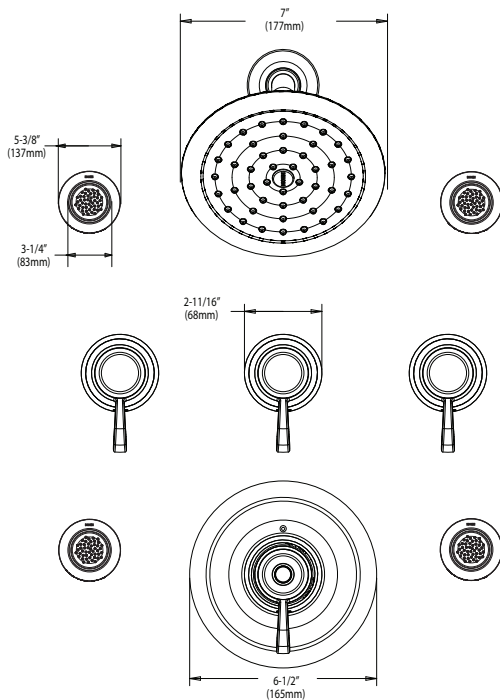

## FAUCET DESCRIPTION

- Metal construction with various finishes identified by suffix
- Includes four round single-function flush mount body sprays
- Includes 7" rainshower showerhead, arm and flange
- Includes four function hand shower with 69" hose assembly, drop ell, vacuum breaker and slide bar

## MOEN® 3/4" Thermostatic Vertical Spa

Model: TS276 series

## CRITICAL DIMENSIONS

(DO NOT SCALE)

FOR MORE INFORMATION CALL: 1-800-BUY-MOEN

www.moen.com