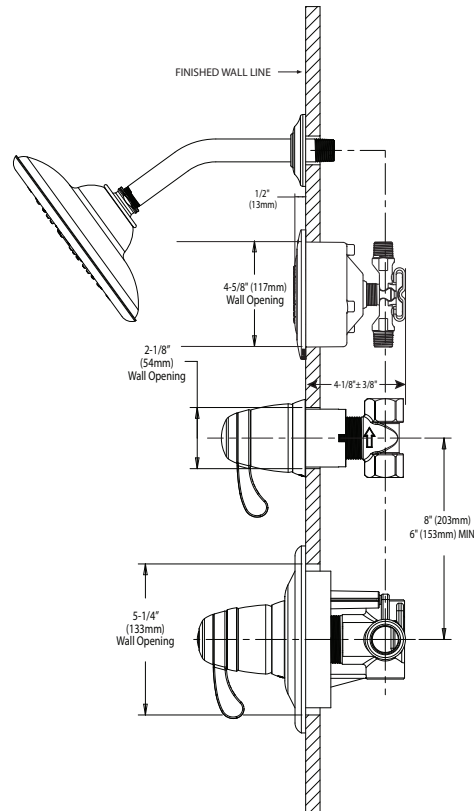

## FAUCET DESCRIPTION

- Metal construction with various finishes identified by suffix
- Includes four round single-function flush mount body sprays
- Includes 7" rainshower showerhead, arm and flange
- Includes four function hand shower with 69" hose assembly, drop ell, vacuum breaker and slide bar

## CRITICAL DIMENSIONS

(DO NOT SCALE)

FOR MORE INFORMATION CALL: 1-800-BUY-MOEN

www.moen.com