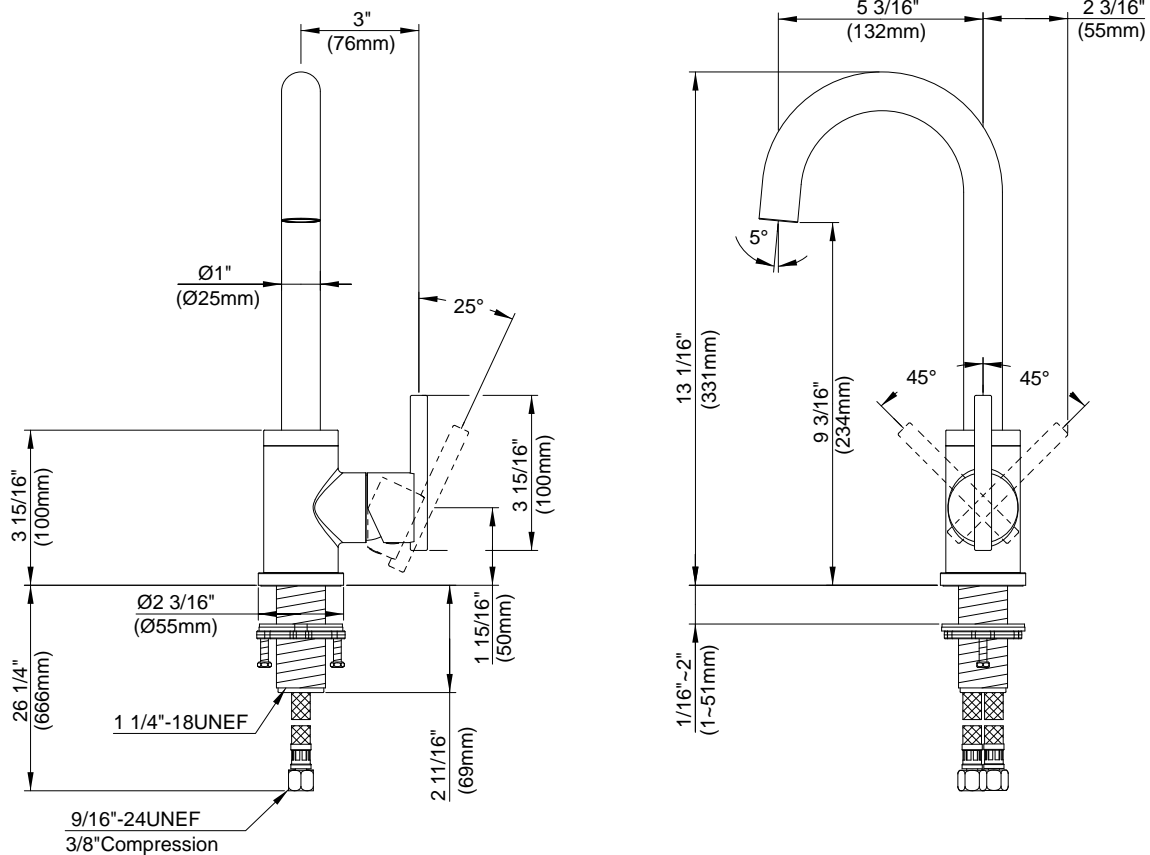

Submittal Information:

Job Name: _____
Contractor: _____

Location: _____
Contact #: _____