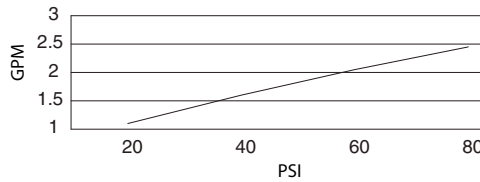

SPECIFICATIONS

PARMA™ SINGLE HANDLE BAR & CONVENIENCE FAUCET

Model

D151558 (Replaces D155058 series)

Description

- Ceramic disc valve
- 13" high swivel spout, 5 1/4" spout length
- Single hole mount

Standards

- UPC/cUPC
- NSF 61-9
- Energy policy act of 1992

- ASME A112.18.1

- CSA B125

- Meets CA AB-1953

Less than 0.25% lead content

- ADA Accessibility Guidelines for Buildings and Facilities - 4.27.4 Controls and Mechanisms

Warranty

Danze products are covered by a manufacturer's limited "lifetime" warranty for manufacturing defects.

Flow Rate

Finishes Available

- Chrome
- Other: Refer to Price List for additional finish