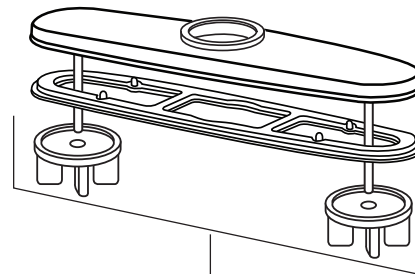

M970266-YYY0A
HANDLE KIT

M907315-YYY0A
ESCUTCHEON CAP

M918511-0070A
CARTRIDGE SCREWS

Replace the "YYY" with
appropriate finish code

POLISHED CHROME	002
STAINLESS STEEL	075

M911793-0070A
SEAL

1660152-XXX
ESCUTCHEON AND SEAL
(OPTIONAL)