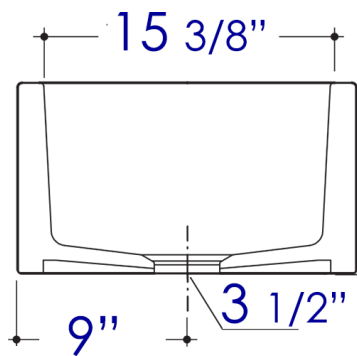

AB3618HS

36" Smooth Single Bowl Fireclay Farm Sink

Note: All product dimensions are approximate and should be verified on sight prior to installation.
Visit www.ALFIbrand.com for more information.