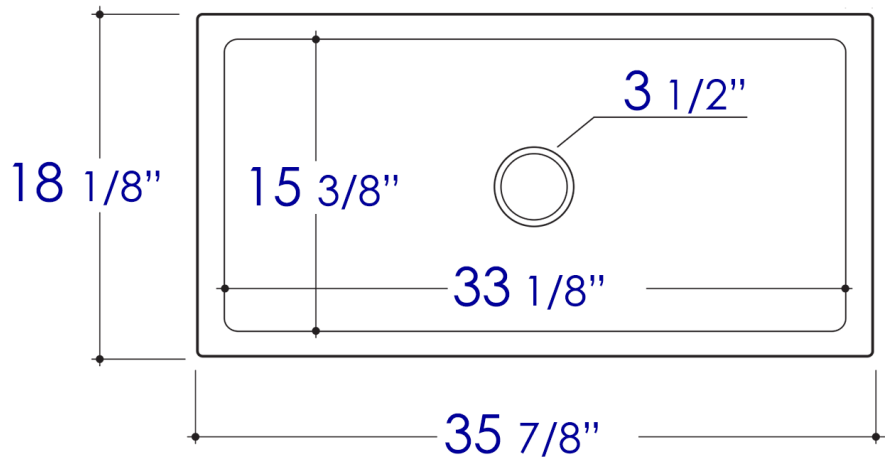

AB3618HS

36" Smooth Single Bowl Fireclay Farm Sink

Note: All product dimensions are approximate and should be verified on sight prior to installation.
Visit www.ALFIbrand.com for more information.