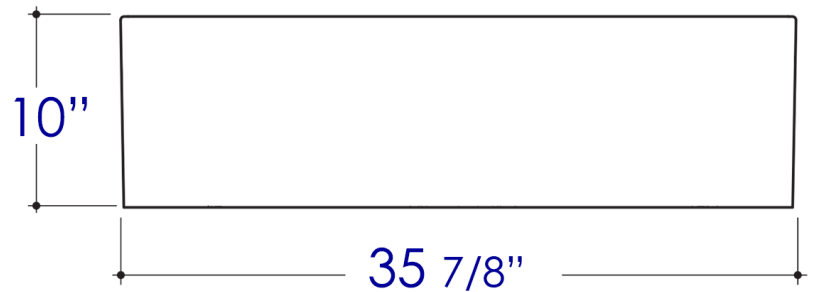

AB3618HS

36" Smooth Single Bowl Fireclay Farm Sink

Note: All product dimensions are approximate and should be verified on sight prior to installation.
Visit www.ALFIbrand.com for more information.