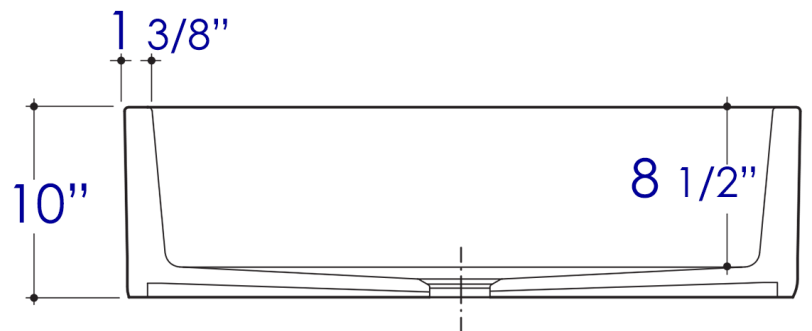

AB3618HS

36" Smooth Single Bowl Fireclay Farm Sink

Note: All product dimensions are approximate and should be verified on sight prior to installation.
Visit www.ALFIbrand.com for more information.