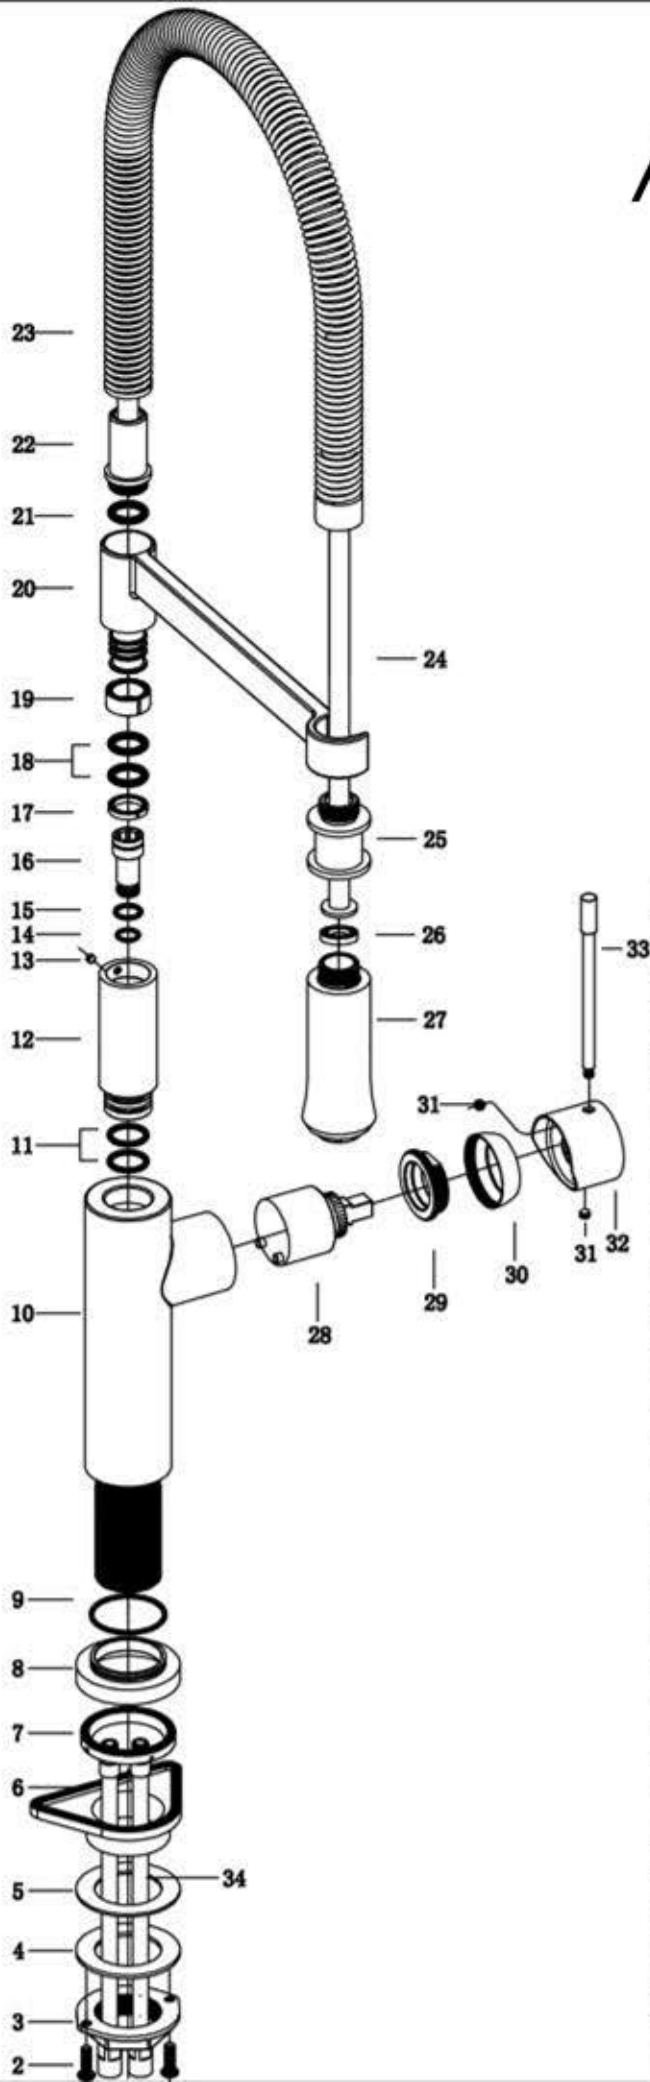

# AB2015

34	JCG-M08230-1/A/H	pipe	2	M8*1	L230	304	sand blasting
33	GT2015-04/H	handle lever	1	M5		304	brushed
32	GT2015-03/H	handle cover	1	M5		304	brushed
31	LS-050040N-A	screw	2	M5	L4	304	
30	V459	fixed cover	1	M34*1		304	brushed
29	V460	screw nut	1	M37*1	M34*1	304	remove bar
28	K35A	cartridge	1	35#		ceramic	KEROX
27	GT2015-08/H	shower head	1	G1/2		304	brushed
26	PDP-186100320	rubber ring	1	∅18.6*∅10*3.2		dinjing	DVGW
25	GT2027-08	fixed sleeve	1	∅35	L38	POM	black
24	GT2027-07	shower hose	1	M10*1		304	
23	GT2027-06/H	spring spout	1	∅24		304	brushed
22	GT2027-05/H	spout insert	1	∅24		304	remove bar
21	OXQ-160250-NJ	O ring	1	∅16*2.5		dinjing	DVGW
20	GT2015-07/H	holder	1			304	brushed
19	GT2027-03	plastic sleeve	1	∅25	L8.6	plastic	white
18	OXQ-150300-NJ	O ring	2	∅15*3		dinjing	DVGW
17	GT2027-02	plastic sleeve	1	∅25	L5.9	plastic	white
16	GT2015-06/H	connector	1			304	brushed
15	OXQ-140200-NJ	O ring	1	∅14*2		dinjing	DVGW
14	OXQ-085200-NJ	O ring	1	∅8.5*2		dinjing	DVGW
13	LS-050040N-B	fixed screw	1	M5	L4	304	
12	GT2015-05	fixing post	1	∅29.5	L80	304	brushed
11	OXQ-240250-WJ	O ring	2	∅24*2.5		dinjing	black
10	GT2015-01/H	body	1	M37*1		304	brushed
9	OXQ-400200-WJ	O ring	1	∅40*2		dinjing	black
8	GT2010-05	base	1	∅54		304	brushed
7	PDP-490380730-R	rubber ring	1	∅49*∅38*7.3-R		rubber	black
6	V814	plastic base	1	∅37.5		plastic	white
5	PDP-530345200	rubber ring	1	∅53*∅34.5*2		rubber	black
4	V125	stainless steel gasket	1	∅53*∅34*1.5		304	
3	V122	screw nut	1	M34*1.5		304	
2	LS-050160S-B	screw	2	M5	L16	304	
1	JSG-G1/2M10500-1	flexible hoses	2	M10*1	L500	304	KTW

NO	Parts models	Name of parts	QTY	Specifications	Material	Remarks
Series name		Drawing people		inspector		
Customer number		Factory number		GT2015	Date	2014-11-22
Product name		Stainless steel sink mixer		Editions	A	