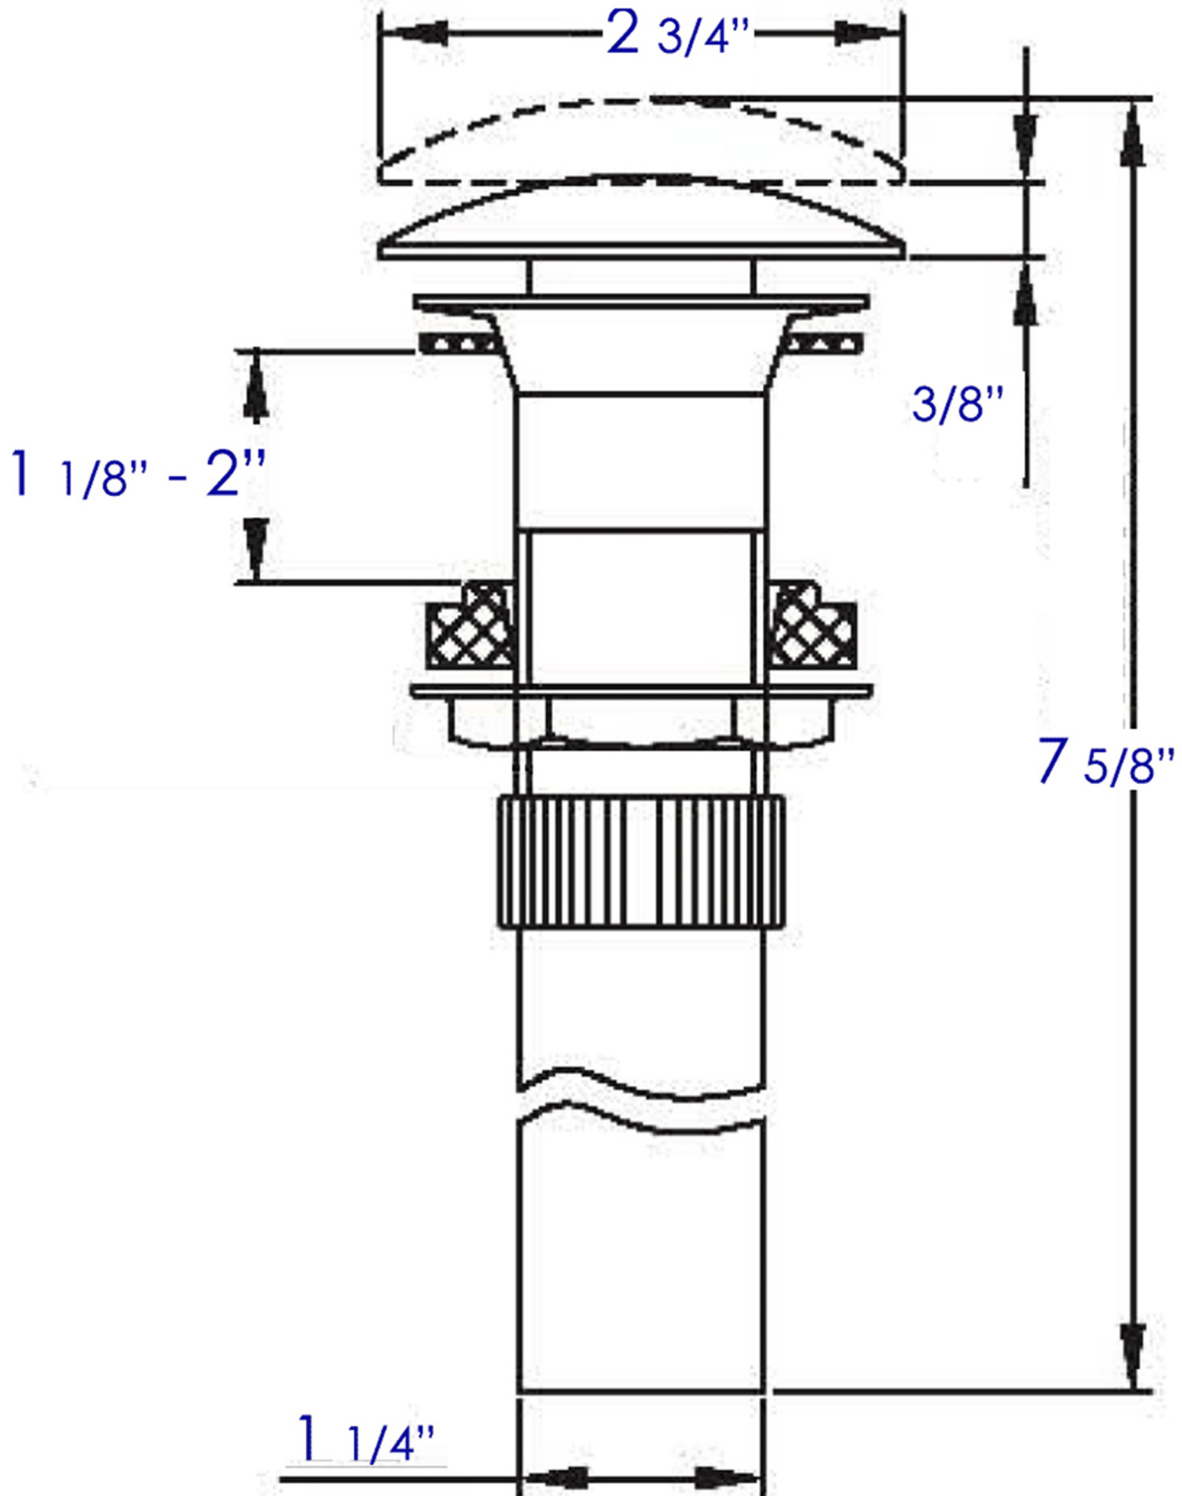

AB9055

Pop Up Drain for Bathroom Sink without Overflow

Note: All product dimensions are approximate and should be verified on site prior to installation.
Visit www.ALFIbrand.com for more information.