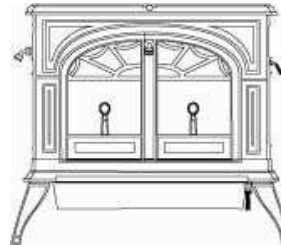

Model No.	Description	Wt.	Cu.Ft.
0001975	Defiant TWO-IN-ONE Wood Stove – Classic Black	555	22.48
0001976	Defiant TWO-IN-ONE Wood Stove – Biscuit Enamel	555	22.48
0001977	Defiant TWO-IN-ONE Wood Stove – Majolica Brown Enamel	555	–
0001978	Defiant TWO-IN-ONE Wood Stove – Ebony Black Enamel	555	22.48
0001979	Defiant TWO-IN-ONE Wood Stove – Bordeaux Enamel	555	22.48