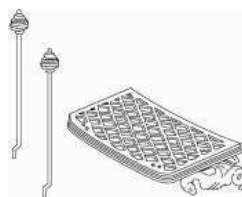

WARMING SHELVES (Price includes one shelf with brackets.)

0000210	Warming Shelf Classic Black	12	0.24
0000211	Warming Shelf Biscuit	12	0.24
0000217	Warming Shelf Majolica Brown	12	–
0000213	Warming Shelf Ebony Black	12	0.24
0000214	Warming Shelf Bordeaux	12	0.24