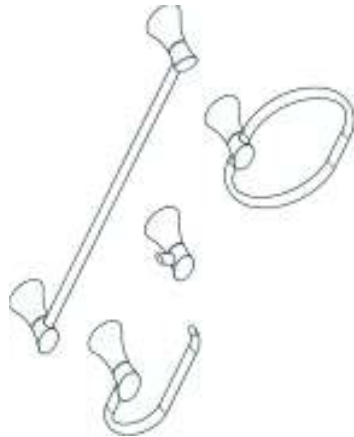

Instructions for Models:

SA-1204
SA-1205
SA-1206
SA-1207