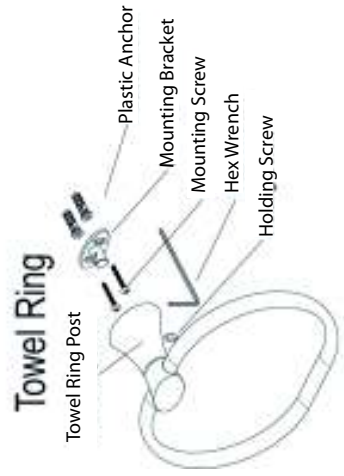

1

Drill 1/4" holes in marked locations. If mounting directly into stud or wood wall, secure Mounting Bracket to wall using Mounting Screws without drilling holes.

2

Insert Plastic Anchors into drilled holes and press in until flush with wall. Secure Mounting Brackets to wall with Mounting Screws using Phillips Screwdriver.

3

Locate post over Mounting Bracket and tighten Set Screw with Small Flat Tip Screwdriver. Repeat steps 1 thru 5 for remaining items.

4

Loosen set screw at base of each post and remove brackets (if necessary). Determine mounting location of component and lightly trace outline on wall with a pencil.

5

Center Mounting Bracket within traced outline. Mark the 2 mounting locations with a pencil.

Towel Bar

Robe Hook

Towel Ring

Tissue Holder

Towel Bar

Towel Ring

Robe Hook

Tissue Holder