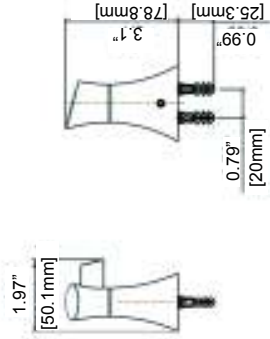

Helpful:

*Tape Measure

*Level

Important Notes:

Be sure to read instructions thoroughly before beginning installation. Do not overtighten any connections or damage may occur.

Instruction images shown are for reference only and apply to all models numbers shown.

1

Drill 1/4" holes in marked locations. If mounting directly into stud or wood wall, secure Mounting Bracket to wall using Mounting Screws without drilling holes.

2

Insert Plastic Anchors into drilled holes and press in until flush with wall. Secure Mounting Brackets to wall with Mounting Screws using Phillips Screwdriver.

3

Locate post over Mounting Bracket and tighten Set Screw with Small Flat Tip Screwdriver. Repeat steps 1 thru 5 for remaining items.

4

Loosen set screw at base of each post and remove brackets (if necessary). Determine mounting location of component and lightly trace outline on wall with a pencil.

5

Center Mounting Bracket within traced outline. Mark the 2 mounting locations with a pencil.

Towel Bar

Robe Hook

Towel Ring

Tissue Holder

Towel Bar

Towel Ring