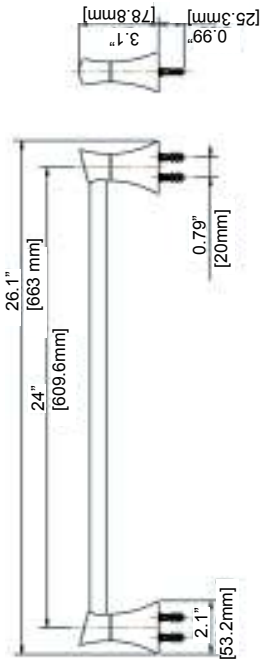

Helpful:

*Tape Measure

*Level

Important Notes:

Be sure to read instructions thoroughly before beginning installation. Do not overtighten any connections or damage may occur.

Instruction images shown are for reference only and apply to all models numbers shown.

1

Drill 1/4" holes in marked locations. If mounting directly into stud or wood wall, secure Mounting Bracket to wall using Mounting Screws without drilling holes.

2

Insert Plastic Anchors into drilled holes and press in until flush with wall. Secure Mounting Brackets to wall with Mounting Screws using Phillips Screwdriver.

3

Locate post over Mounting Bracket and tighten Set Screw with Small Flat Tip Screwdriver. Repeat steps 1 thru 5 for remaining items.

4

Loosen set screw at base of each post and remove brackets (if necessary). Determine mounting location of component and lightly trace outline on wall with a pencil.

5

Center Mounting Bracket within traced outline. Mark the 2 mounting locations with a pencil.

Towel Bar

Robe Hook

Towel Ring

Tissue Holder

Towel Bar

Towel Ring