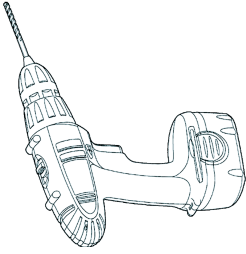

Helpful:

*Tape Measure

*Level

Important Notes:

Be sure to read instructions thoroughly before beginning installation. Do not overtighten any connections or damage may occur.

Instruction images shown are for reference only and apply to all models numbers shown.

Safety Tips:

This item is **NOT** designed for use as a grab bar. Do not mount in locations where product is likely to be used as a grab bar.

Maintenance:

Clean with a soft, damp cloth only. Do not use scrub pads, detergents or cleansers as they may harm the protective finish of your bath accessories.

1

Drill 1/4" holes in marked locations. If mounting directly into stud or wood wall, secure Mounting Bracket to wall using Mounting Screws without drilling holes.

2

Insert Plastic Anchors into drilled holes and press in until flush with wall. Secure Mounting Brackets to wall with Mounting Screws using Phillips Screwdriver.