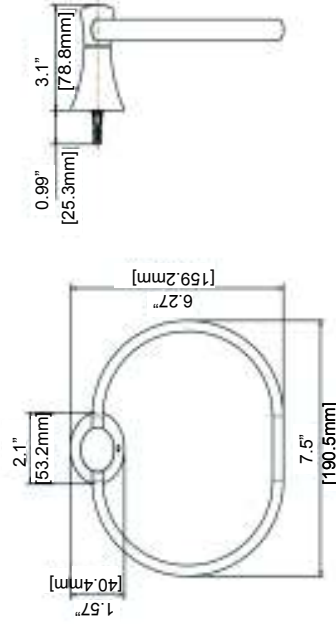

Helpful:

*Tape Measure

*Level

Important Notes:

Be sure to read instructions thoroughly before beginning installation. Do not overtighten any connections or damage may occur.

Instruction images shown are for reference only and apply to all models numbers shown.

5

Center Mounting Bracket within traced outline. Mark the 2 mounting locations with a pencil.

Towel Bar

Robe Hook

Towel Ring

Tissue Holder

Towel Bar

Towel Ring

Robe Hook

Tissue Holder