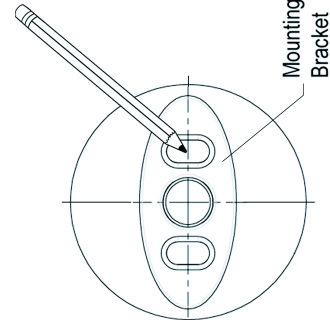

Helpful:

*Tape Measure

*Level

Important Notes:

Be sure to read instructions thoroughly before beginning installation. Do not overtighten any connections or damage may occur.

Instruction images shown are for reference only and apply to all models numbers shown.

1

Drill 1/4" holes in marked locations. If mounting directly into stud or wood wall, secure Mounting Bracket to wall using Mounting Screws without drilling holes.

2

Insert Plastic Anchors into drilled holes and press in until flush with wall. Secure Mounting Brackets to wall with Mounting Screws using Phillips Screwdriver.

3

Locate post over Mounting Bracket and tighten Set Screw with Small Flat Tip Screwdriver. Repeat steps 1 thru 5 for remaining items.

4

Loosen set screw at base of each post and remove brackets (if necessary). Determine mounting location of component and lightly trace outline on wall with a pencil.

5

Center Mounting Bracket within traced outline. Mark the 2 mounting locations with a pencil.

Towel Bar

Robe Hook

Towel Ring

Tissue Holder

Towel Bar

Towel Ring