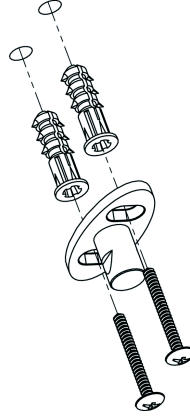

Helpful:

*Tape Measure

*Level

Important Notes:

Be sure to read instructions thoroughly before beginning installation. Do not overtighten any connections or damage may occur.

Instruction images shown are for reference only and apply to all models numbers shown.

Safety Tips:

This item is **NOT** designed for use as a grab bar. Do not mount in locations where product is likely to be used as a grab bar.

Maintenance:

Clean with a soft, damp cloth only. Do not use scrub pads, detergents or cleansers as they may harm the protective finish of your bath accessories.

1

Drill 1/4" holes in marked locations. If mounting directly into stud or wood wall, secure Mounting Bracket to wall using Mounting Screws without drilling holes.

2

Insert Plastic Anchors into drilled holes and press in until flush with wall. Secure Mounting Brackets to wall with Mounting Screws using Phillips Screwdriver.

5

Center Mounting Bracket within traced outline. Mark the 2 mounting locations with a pencil.

Towel Bar

Robe Hook

Towel Ring

Tissue Holder

Towel Bar

Towel Ring