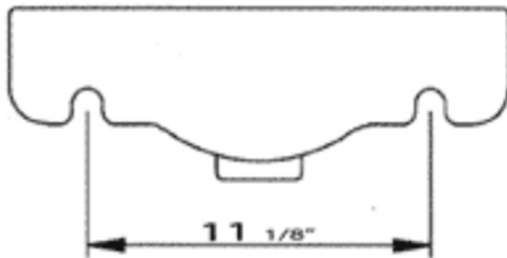

# AB102

Small White Wall Mounted Ceramic Bathroom Sink Basin

**Note:** All product dimensions are approximate and should be verified on site prior to installation.  
Visit [www.ALFIbrand.com](http://www.ALFIbrand.com) for more information.