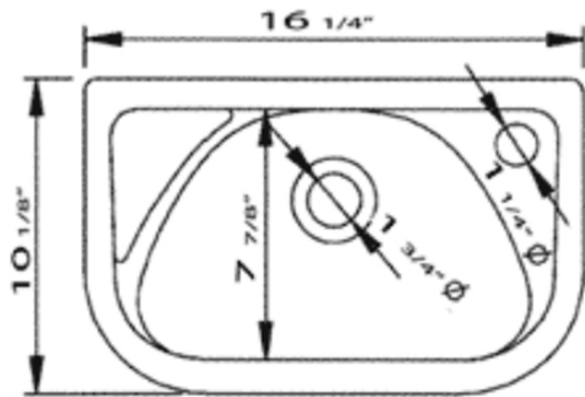

# AB102

Small White Wall Mounted Ceramic Bathroom Sink Basin

**Note:** All product dimensions are approximate and should be verified on site prior to installation.  
Visit [www.ALFIbrand.com](http://www.ALFIbrand.com) for more information.