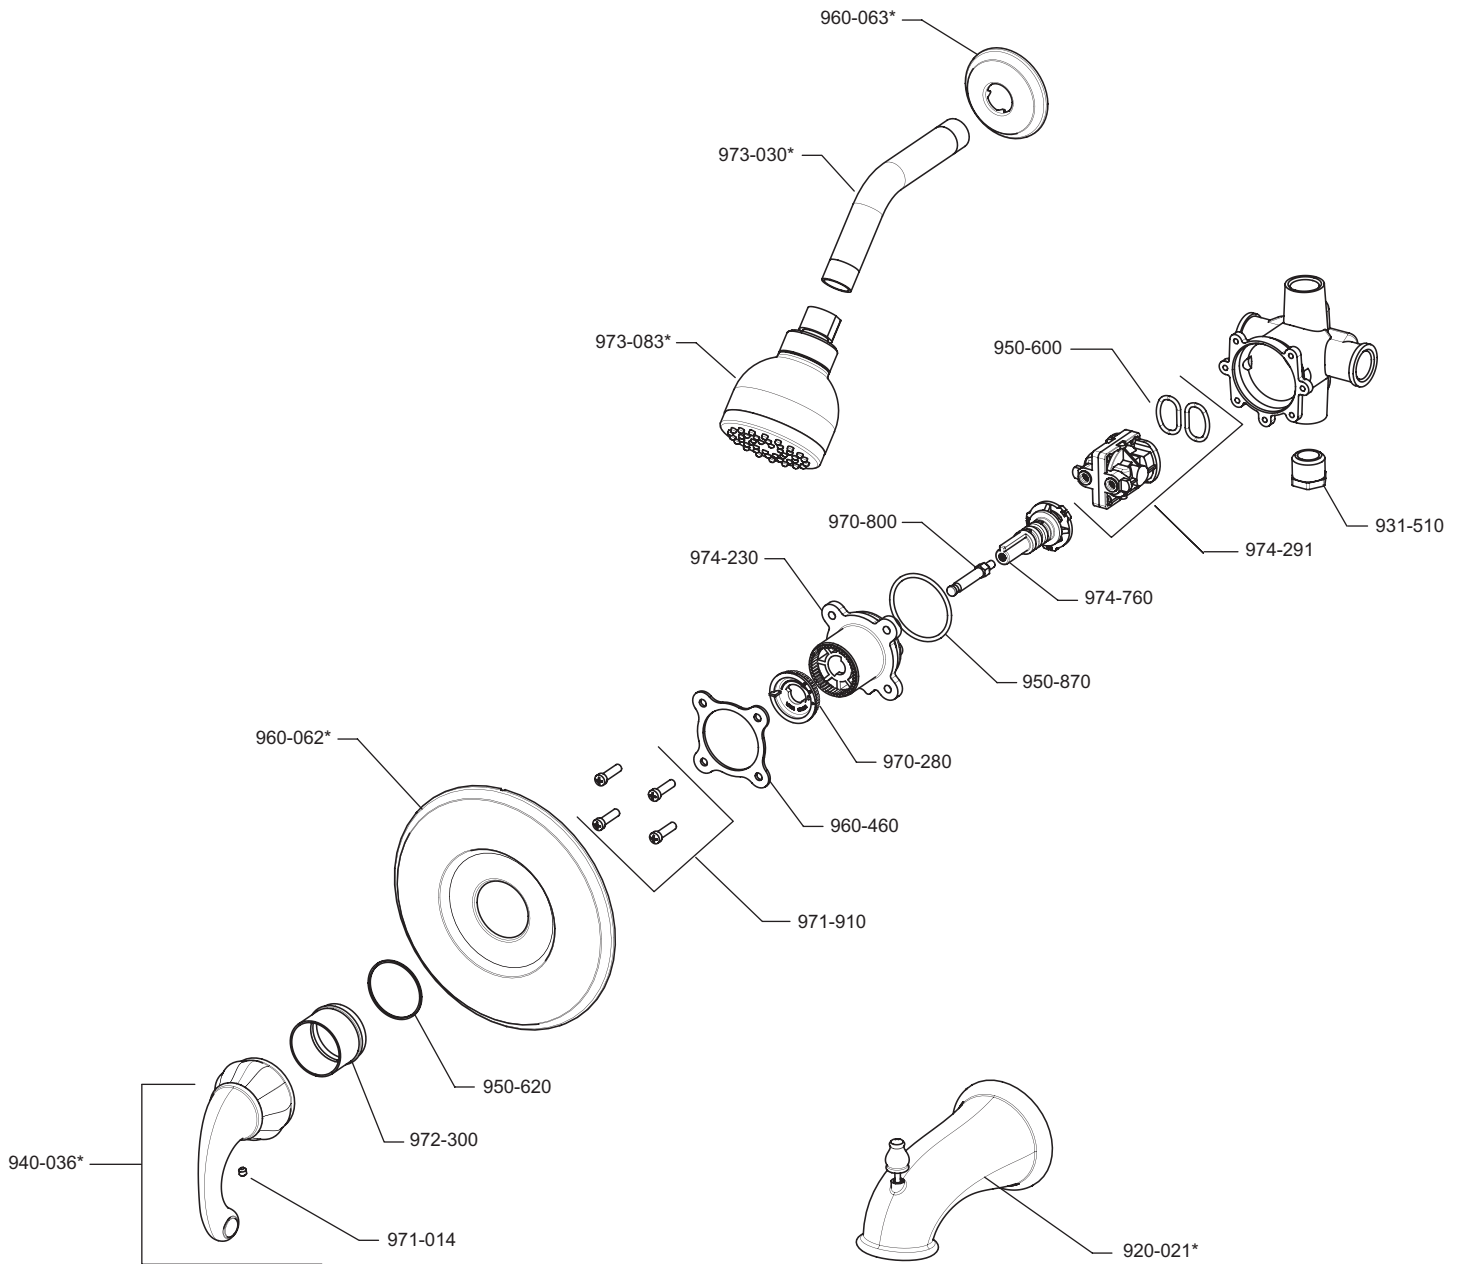

# PARTS EXPLOSION

## 808 Series Treviso™ Tub & Shower Trim

**FINISHES** \* Indicates Finish

- |                       |                   |                      |
|-----------------------|-------------------|----------------------|
| A Polished Chrome     | L Satin Stainless | S Stainless Steel    |
| B Black               | M Almond          | T Biscuit            |
| E Rustic Pewter       | N Antique Bronze  | U Rustic Bronze      |
| D PVD Polished Nickel | P Polished Brass  | V PVD Polished Brass |
| J PVD Brushed Nickel  | Q Satin Brass     | W White              |
| K Satin Nickel        | R Copper          | Z Oil-Rubbed Bronze  |

All finishes not available on all parts

**1-800-PFAUCET** [www.pricepfister.com](http://www.pricepfister.com)  
19701 DaVinci, Lake Forest, CA 92610

10/14/05

**Price Pfister®**  
Pf freshest Ideas in Pfaucets.