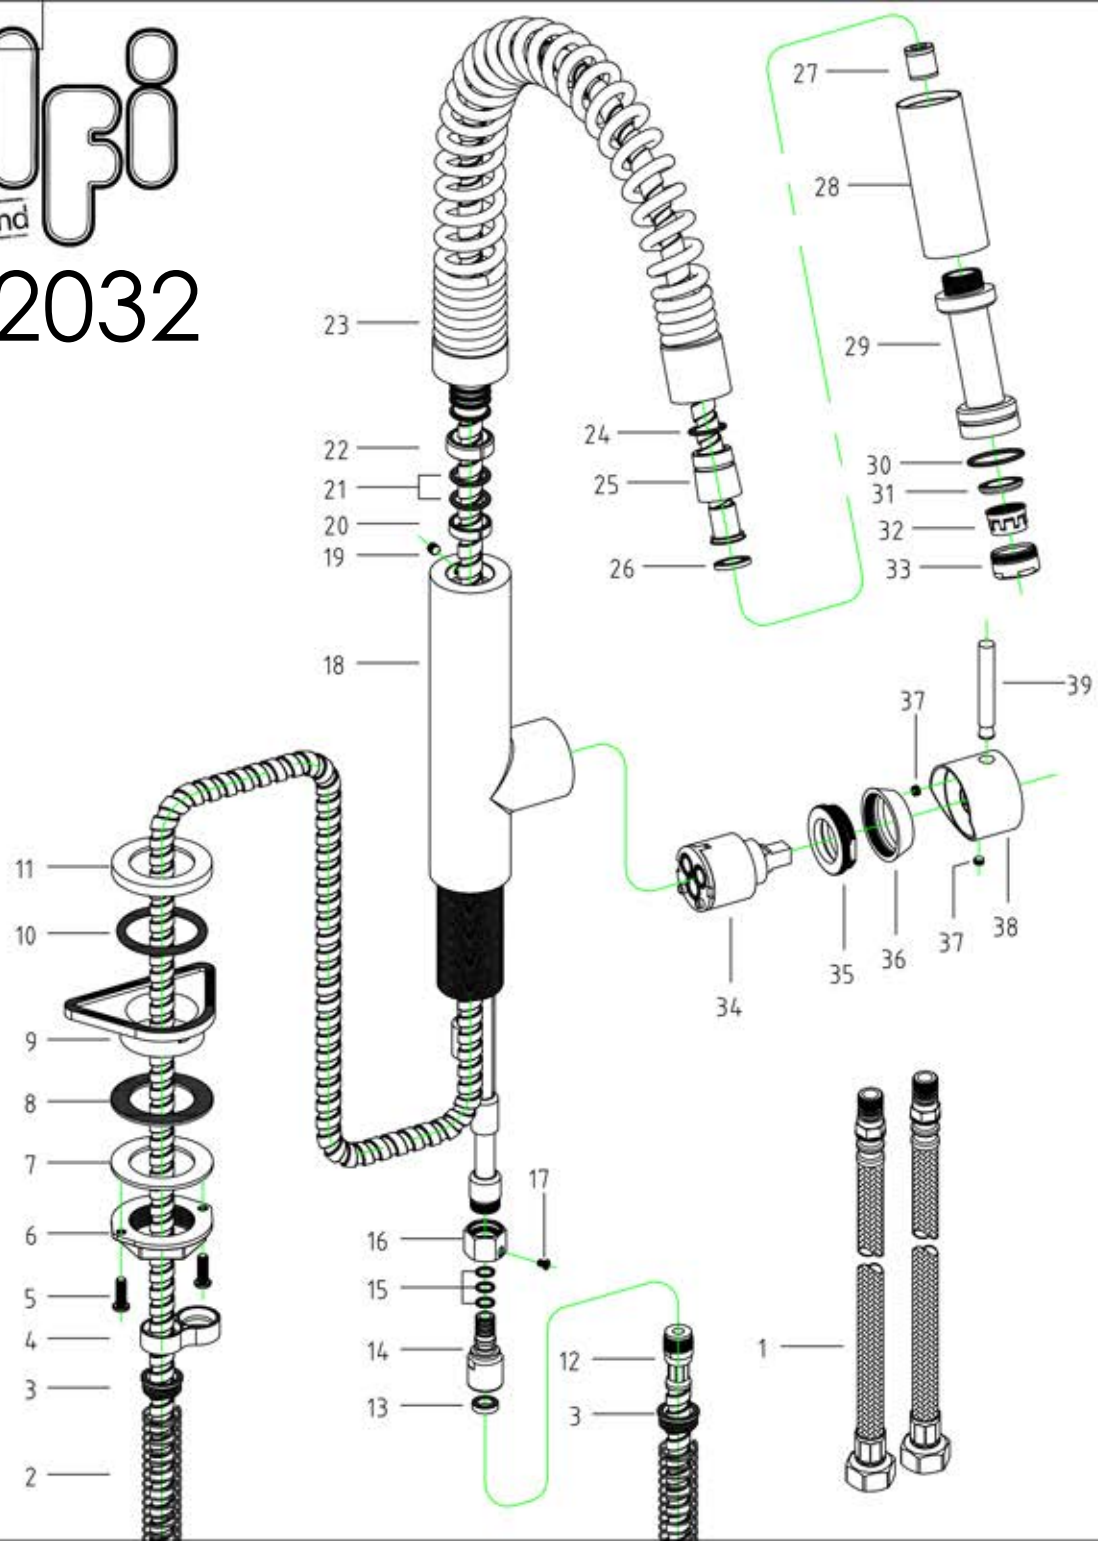

Scale 1:0.25

AB2032

39	V813	handle lever	1	ø8 L55	304	brushed
38	V458	handle cover	1	M5	304	brushed
37	SCW-50050U-A	screw	2	M5 L5	304	
36	V459	fixed cover	1	M34x1	304	brushed
35	V460	screw nut	1	M37x1 M34x1	304	
34	KS-35LA-KEROX	cartridge	1	35#	ceramic	KEROX
33	V140	aerator cover	1	M24x1	304	brushed
32	CASCADE A OR B	aerator	1	M24x1	plastic	DVGW
31	WSR-230146300-R	gasket	1	ø23xø14.6x3	silicone	KTW
30	OR-300200	O ring	1	ø30x2	rubber	black
29	DLT002-02	insert plastic	1	M24x1 G1/2	POM	white
28	DLT002-01	shower shell	1	ø34	304	brushed
27	DW15/DN10	check valve	1	ø15	plastic	DVGW
26	WSR-190110220-R	rubber ring	1	ø19xø11x2.2	rubber	NFS
25	V818	hose connector	1	G1/2	304	brushed
24	OR-200200	O ring	1	ø20x2	rubber	black
23	GT2033-02	spring	1	ø38	304	brushed
22	V811	plastic sleeve	1	ø24.4	PA6	white
21	OR-213265	O ring	2	ø21.3x2.65	dingqing	black
20	V812	plastic sleeve	1	ø21.8	PA6	white
19	SCW-50060U-A	screw	1	M5 L6	304	
18	GT2033-01	body	1	M37x1	304	brushed
17	SCW-30050X-S	fixed screw	1	M3 L5	304	
16	V144	screw	1	M3	304	
15	OR-100150	O ring	3	ø10x1.5	dingqing	KTW
14	V143	connector	1	M15x1	304	
13	WSR-135080300-R	rubber ring	1	ø13.5xø8x3	rubber	NFS
12	DLG-M1517500-1	shower hose	1	M15x1 L1750	304	NSF
11	GT2033-05	base	1	ø52	304	brushed
10	OR-470450	O ring	1	ø47x4.5	rubber	black
9	V814	plastic base	1	ø37.5	plastic	white
8	WSR-530340200-R	rubber ring	1	ø53xø34x2	rubber	black
7	V125	gasket	1	ø53xø34.3x1.5	304	
6	V122	screw nut	1	M34x1.5	304	
5	V657	screw	2	M5	304	
4	GT2002-08	spring protection	1	ø16.5	plastic	white
3	GT2002-06	protected ring	2	M20x2	POM	black
2	GT2002-07	spring	1	ø19xø1.5x5.5 L230	304	
1	FHS-G1/2M10500-1	flexible hose	2	M10x1 L500	304	NFS
NO	Parts models	Name of parts	QTY	Specifications	Material	Remarks

Series name		Drawing people	Stronge Zeng	inspector	Norman Yang
Customer number		Factory number	GT2033-TH	date	2012-08-31
Product name	Sink mixer with pull-out hand spray		Editions	A	