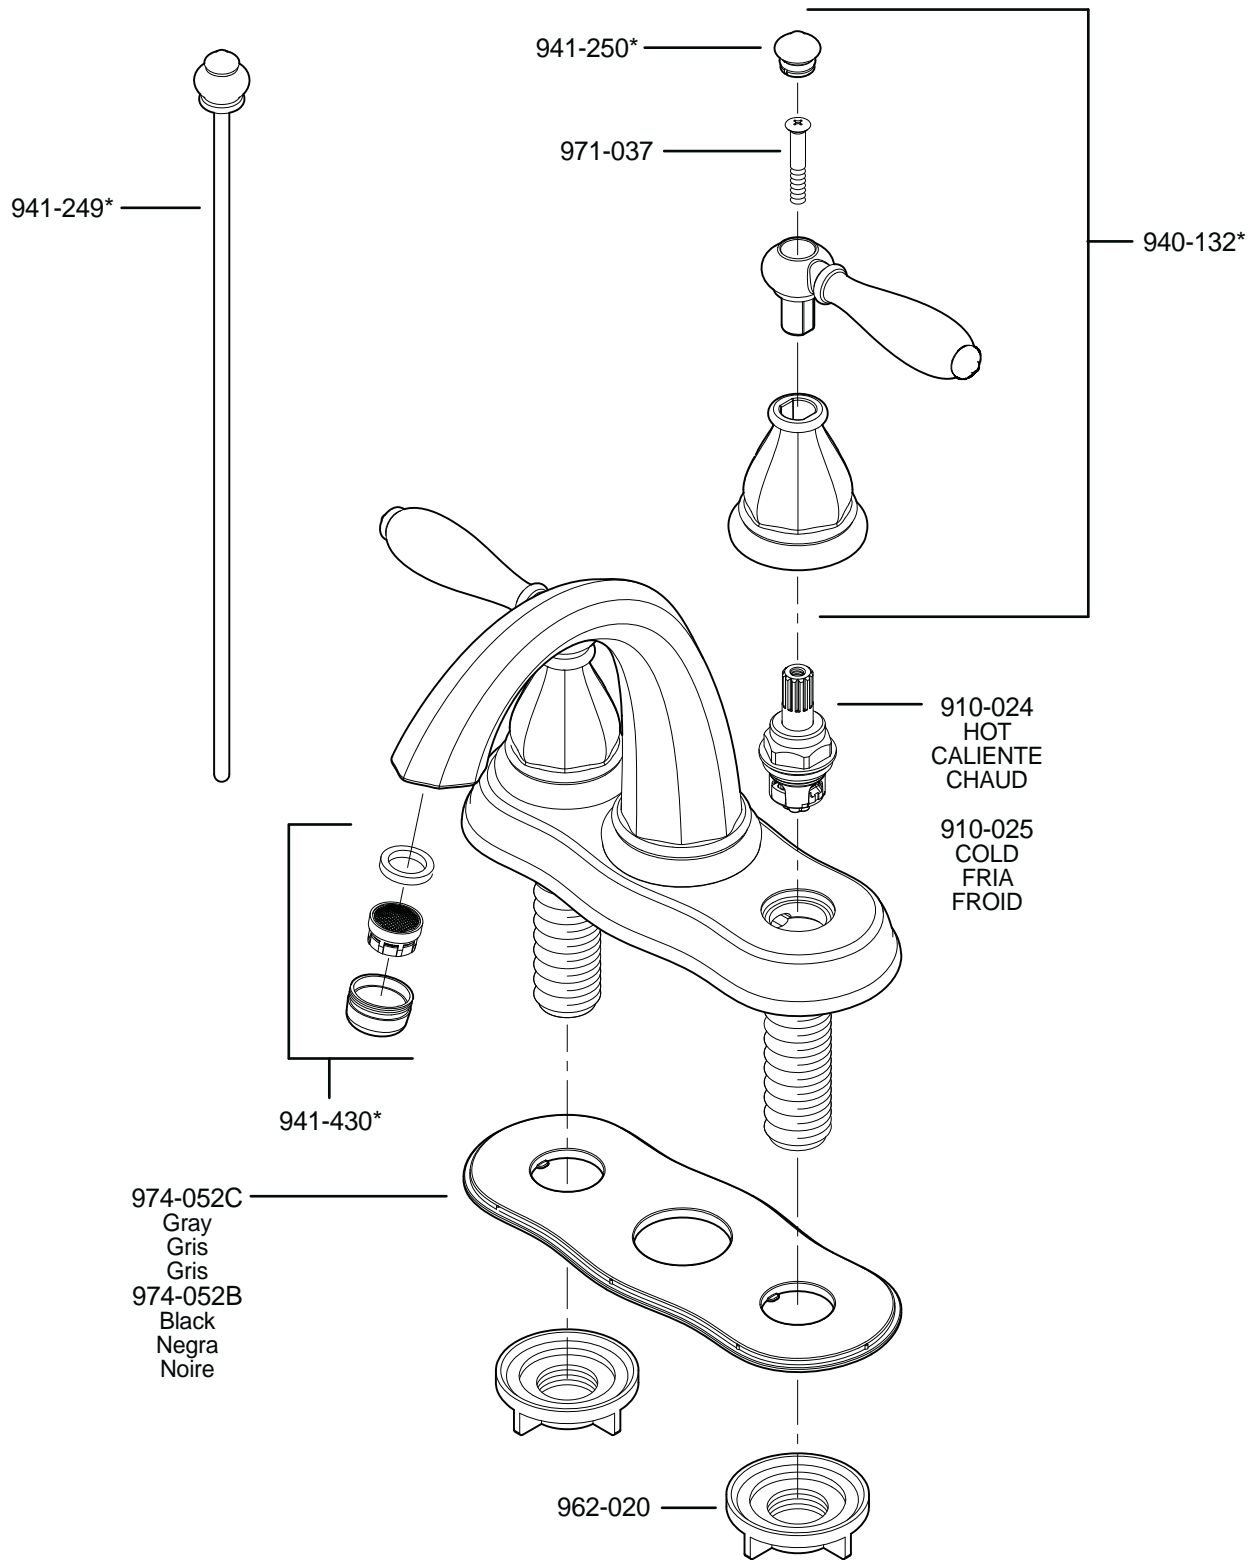

# PARTS EXPLOSION

## 48 Series Portola™ Collection 4" Centerset Lavatory Faucet

**FINISHES \*** Indicates Finish

A Polished Chrome	M Almond	U Rustic Bronze
B Black	N Antique Bronze	V PVD Polished Brass
E Rustic Pewter	P Polished Brass	W White
D PVD Polished Nickel	Q Satin Brass	Y Tuscan Bronze
J PVD Brushed Nickel	R Copper	Z Oil-Rubbed Bronze
K Satin Nickel	S Stainless Steel	
L Satin Stainless	T Biscuit	