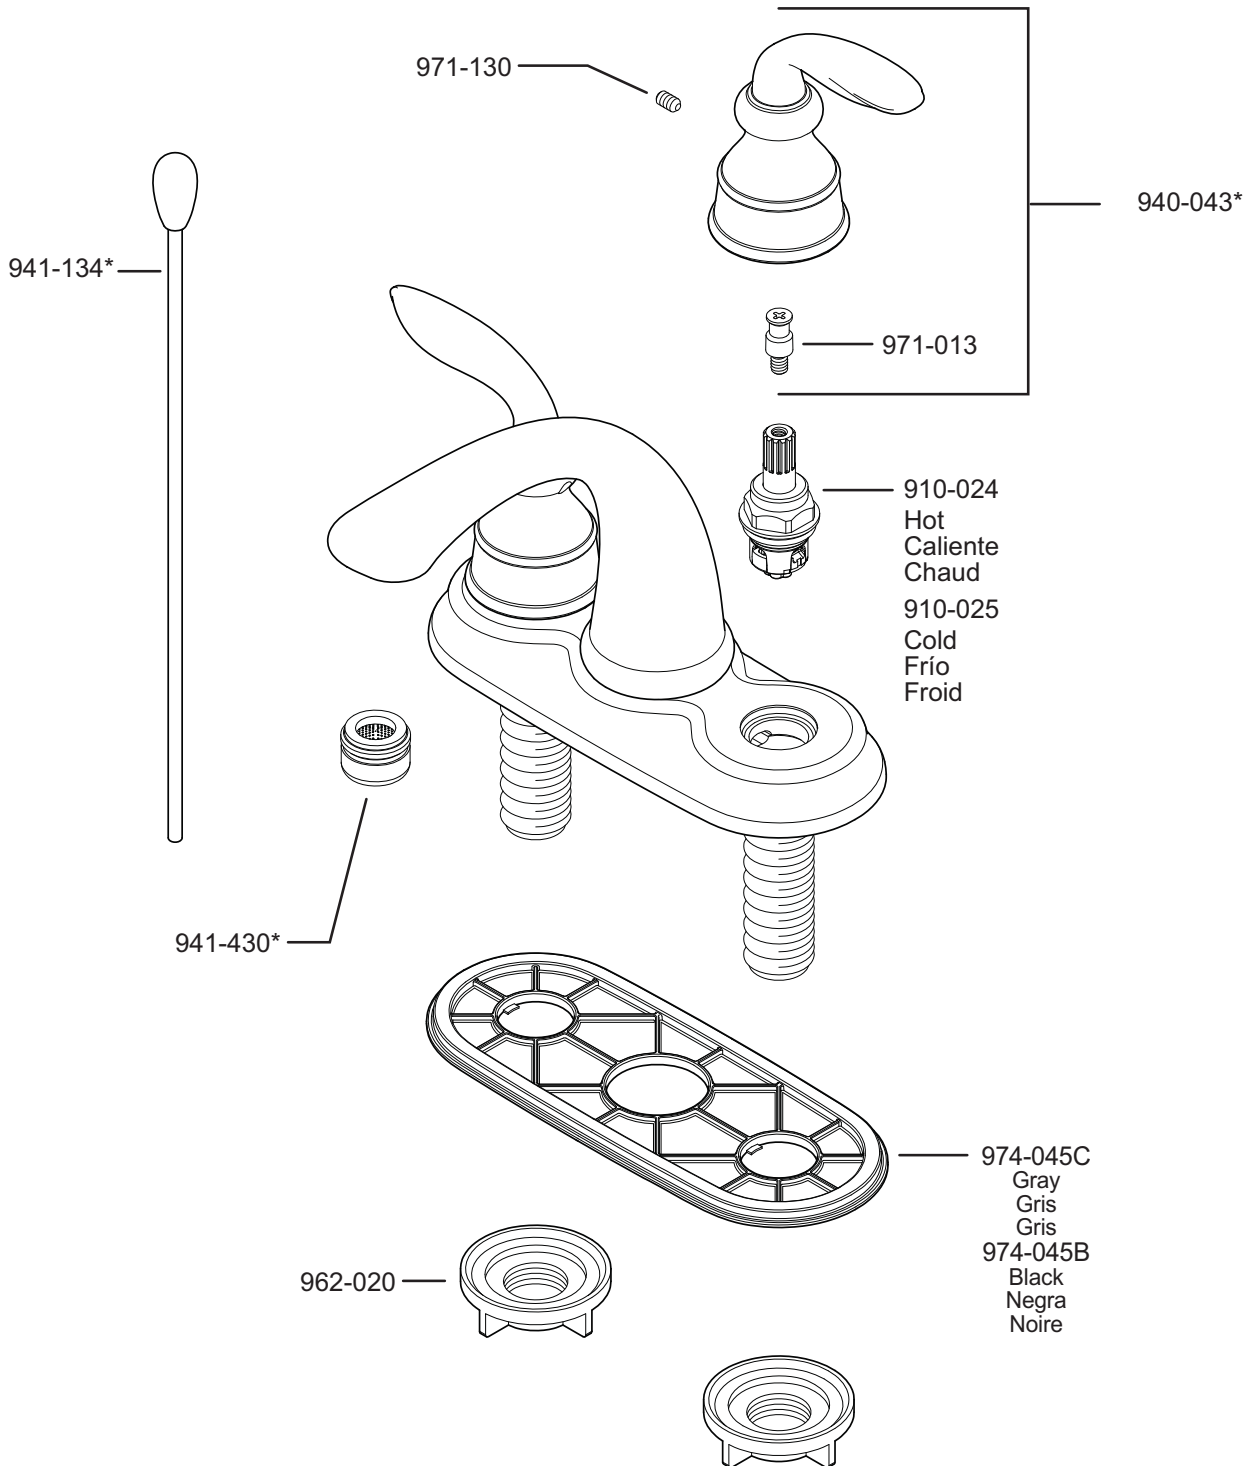

PARTS EXPLOSION

48 Series Avalon™ Collection 4" Centerset Lavatory Faucet

FINISHES * Indicates Finish

A Polished Chrome	M Almond	U Rustic Bronze
B Black	N Antique Bronze	V PVD Polished Brass
E Rustic Pewter	P Polished Brass	W White
D PVD Polished Nickel	Q Satin Brass	Y Tuscan Bronze
J PVD Brushed Nickel	R Copper	Z Oil-Rubbed Bronze
K Satin Nickel	S Stainless Steel	
L Satin Stainless	T Biscuit	