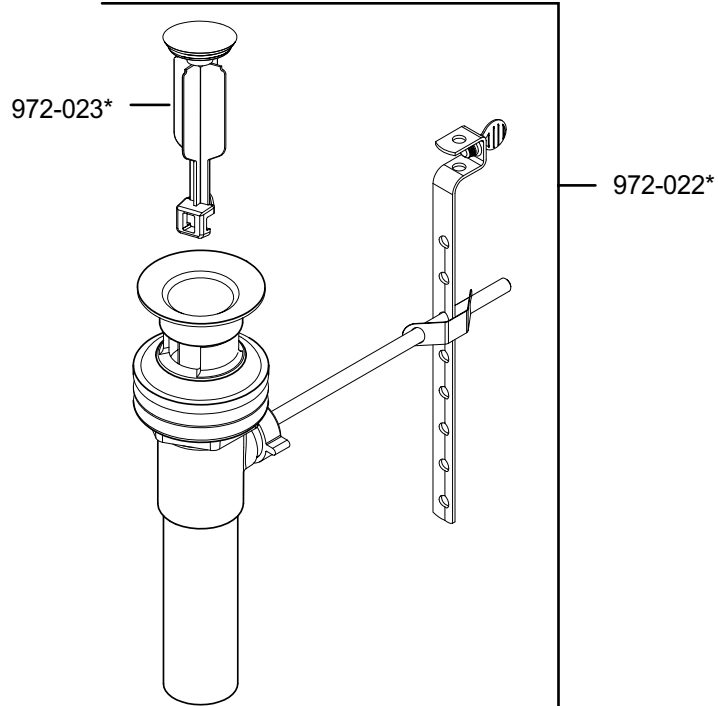

PARTS EXPLOSION

47 Series Pop-Up Assemblies

ALL METAL

50/50

ALL PLASTIC

FINISHES * Indicates Finish

A Polished Chrome	M Almond	U Rustic Bronze
B Black	N Antique Bronze	V PVD Polished Brass
E Rustic Pewter	P Polished Brass	W White
D PVD Polished Nickel	Q Satin Brass	Y Tuscan Bronze
J PVD Brushed Nickel	R Copper	Z Oil-Rubbed Bronze
K Satin Nickel	S Stainless Steel	
L Satin Stainless	T Biscuit	