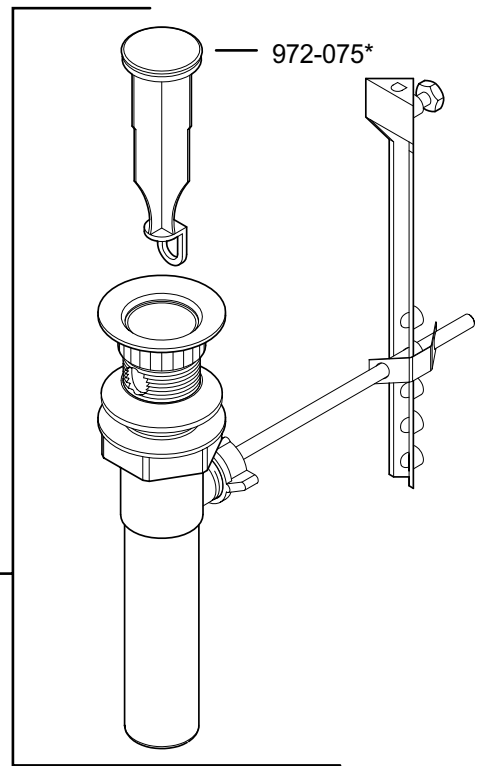

PARTS EXPLOSION

47 Series Pop-Up Assemblies

ALL METAL

50/50

ALL PLASTIC

FINISHES * Indicates Finish

A Polished Chrome	M Almond	U Rustic Bronze
B Black	N Antique Bronze	V PVD Polished Brass
E Rustic Pewter	P Polished Brass	W White
D PVD Polished Nickel	Q Satin Brass	Y Tuscan Bronze
J PVD Brushed Nickel	R Copper	Z Oil-Rubbed Bronze
K Satin Nickel	S Stainless Steel	
L Satin Stainless	T Biscuit	