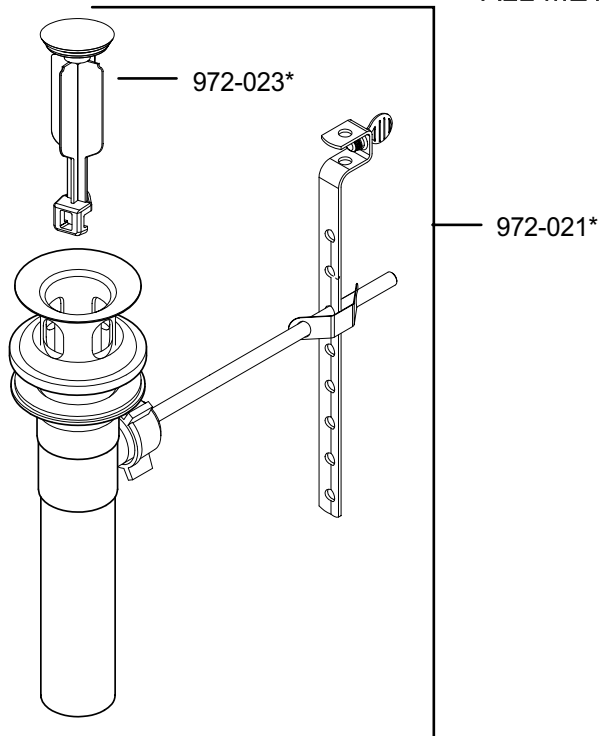

PARTS EXPLOSION

47 Series Pop-Up Assemblies

ALL METAL

50/50

ALL PLASTIC

FINISHES * Indicates Finish

A Polished Chrome	M Almond	U Rustic Bronze
B Black	N Antique Bronze	V PVD Polished Brass
E Rustic Pewter	P Polished Brass	W White
D PVD Polished Nickel	Q Satin Brass	Y Tuscan Bronze
J PVD Brushed Nickel	R Copper	Z Oil-Rubbed Bronze
K Satin Nickel	S Stainless Steel	
L Satin Stainless	T Biscuit	