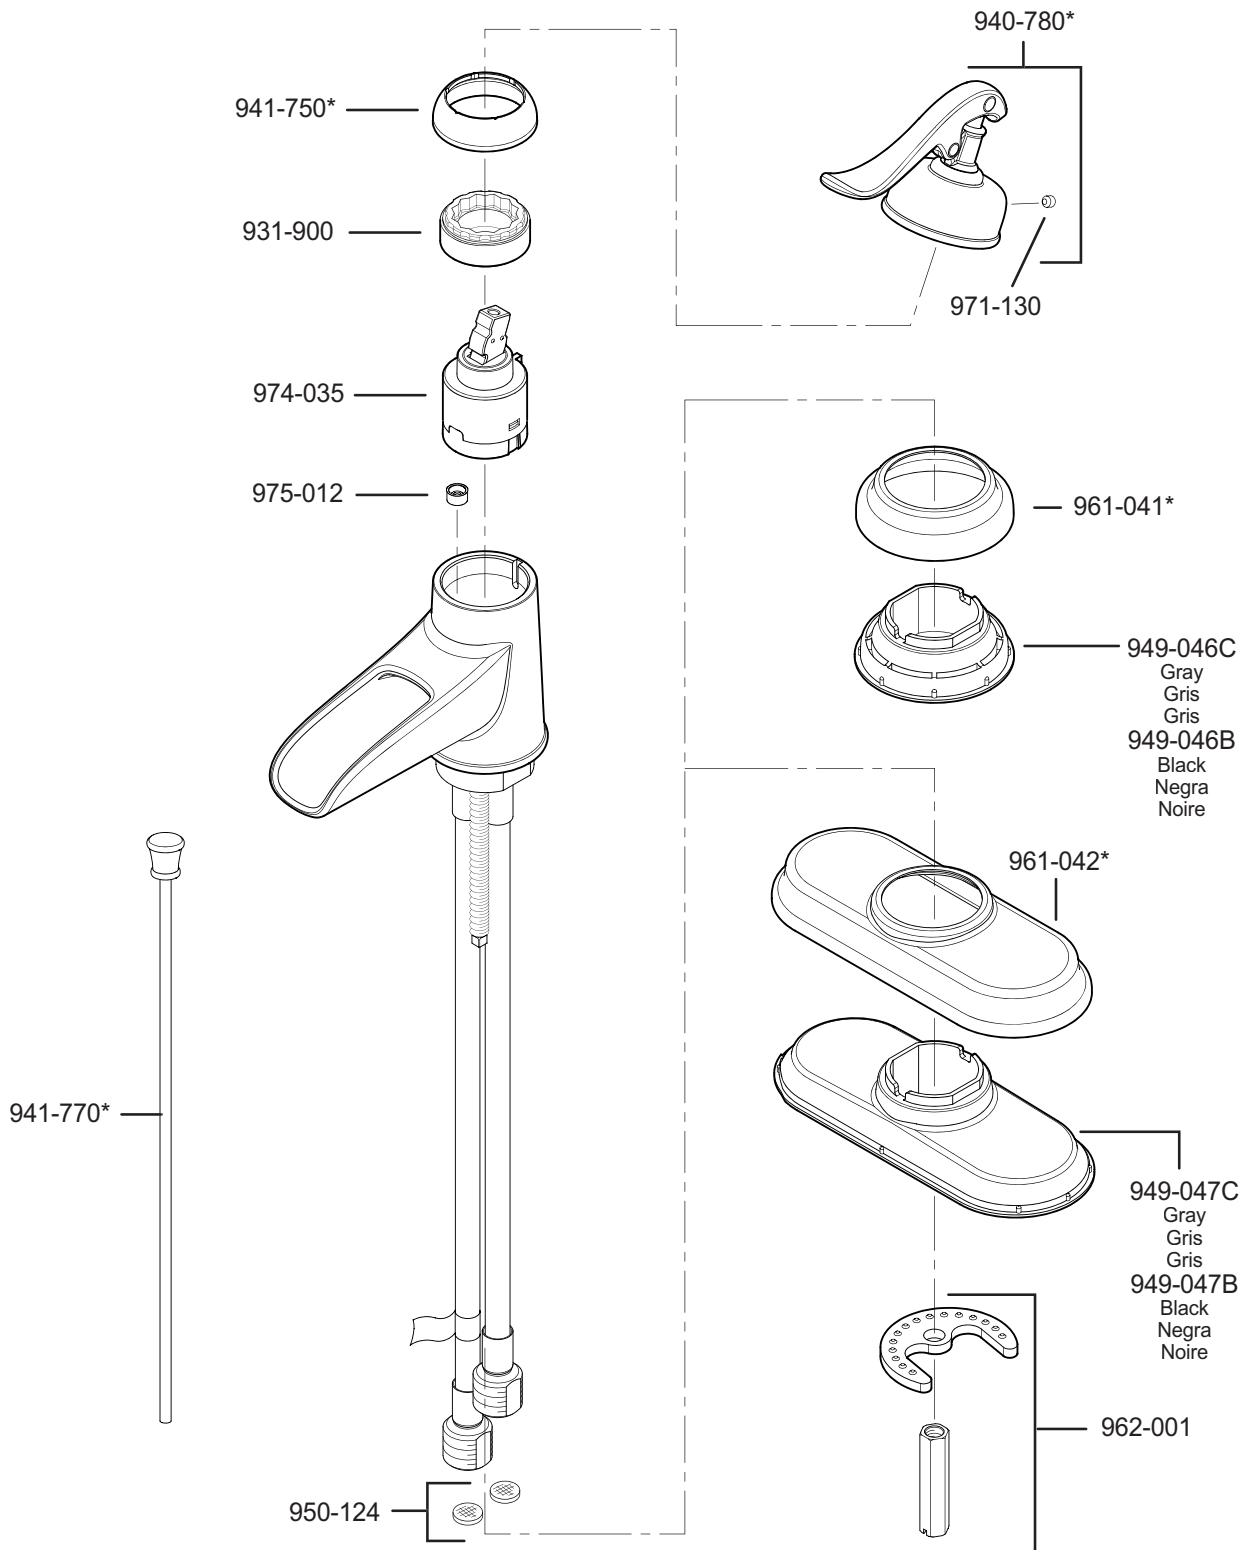

PARTS EXPLOSION

42 Series Ashfield™ 4" Centerset Lavatory Faucet

FINISHES * Indicates Finish

A Polished Chrome	M Almond	U Rustic Bronze
B Black	N Antique Bronze	V PVD Polished Brass
E Rustic Pewter	P Polished Brass	W White
D PVD Polished Nickel	Q Satin Brass	Y Tuscan Bronze
J PVD Brushed Nickel	R Copper	Z Oil-Rubbed Bronze
K Satin Nickel	S Stainless Steel	
L Satin Stainless	T Biscuit	

All finishes not available on all parts

1-800-PFAUCET www.pricepfaucet.com
19701 DaVinci, Lake Forest, CA 92610

07/15/08

Price Pfister