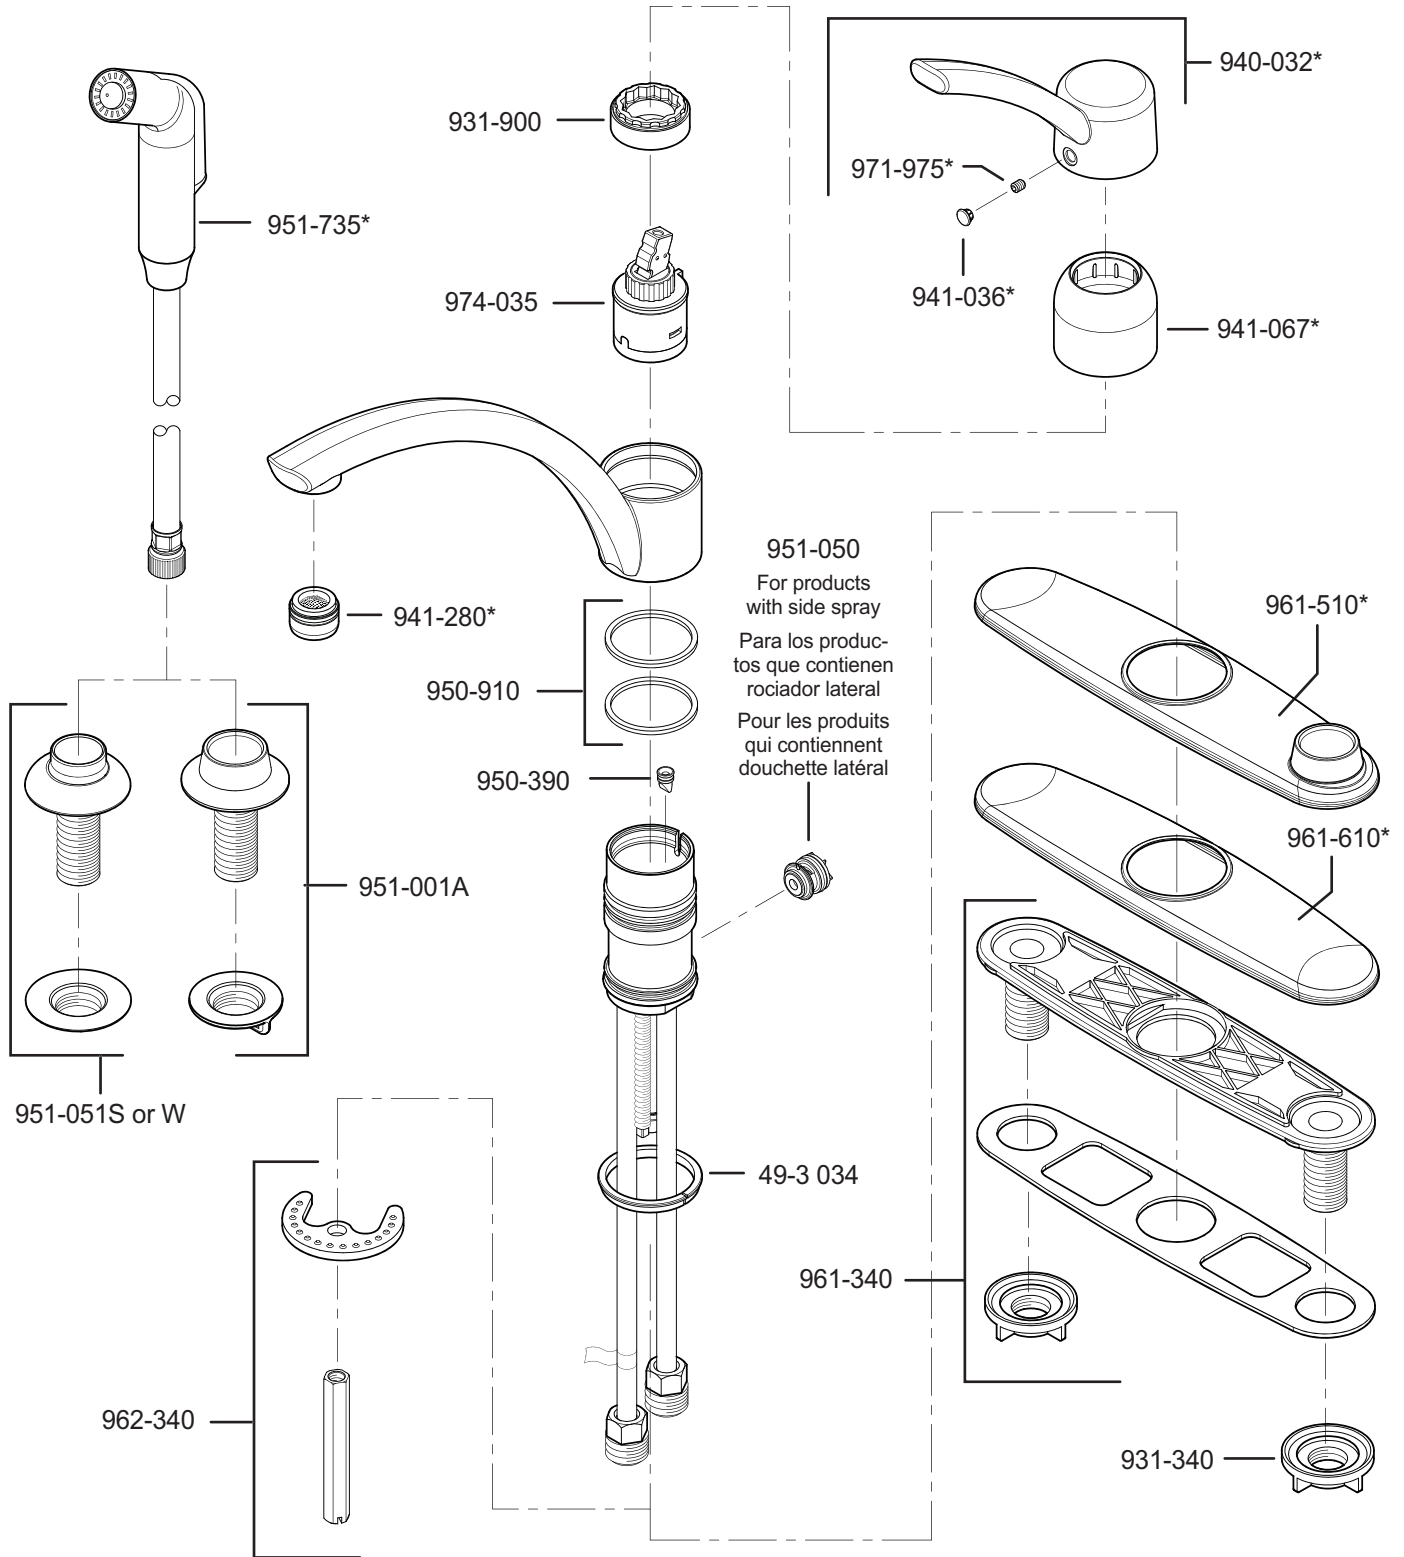

PARTS EXPLOSION

34 Series Parisa® Collection Single-Control Kitchen Faucet

FINISHES * Indicates Finish

A Polished Chrome	M Almond	U Rustic Bronze
B Black	N Antique Bronze	V PVD Polished Brass
E Rustic Pewter	P Polished Brass	W White
D PVD Polished Nickel	Q Satin Brass	Y Tuscan Bronze
J PVD Brushed Nickel	R Copper	Z Oil-Rubbed Bronze
K Satin Nickel	S Stainless Steel	
L Satin Stainless	T Biscuit	

All finishes not available on all parts

1-800-PFAUCET www.pricepfinder.com
19701 DaVinci, Lake Forest, CA 92610

07/15/08

Price Pfister